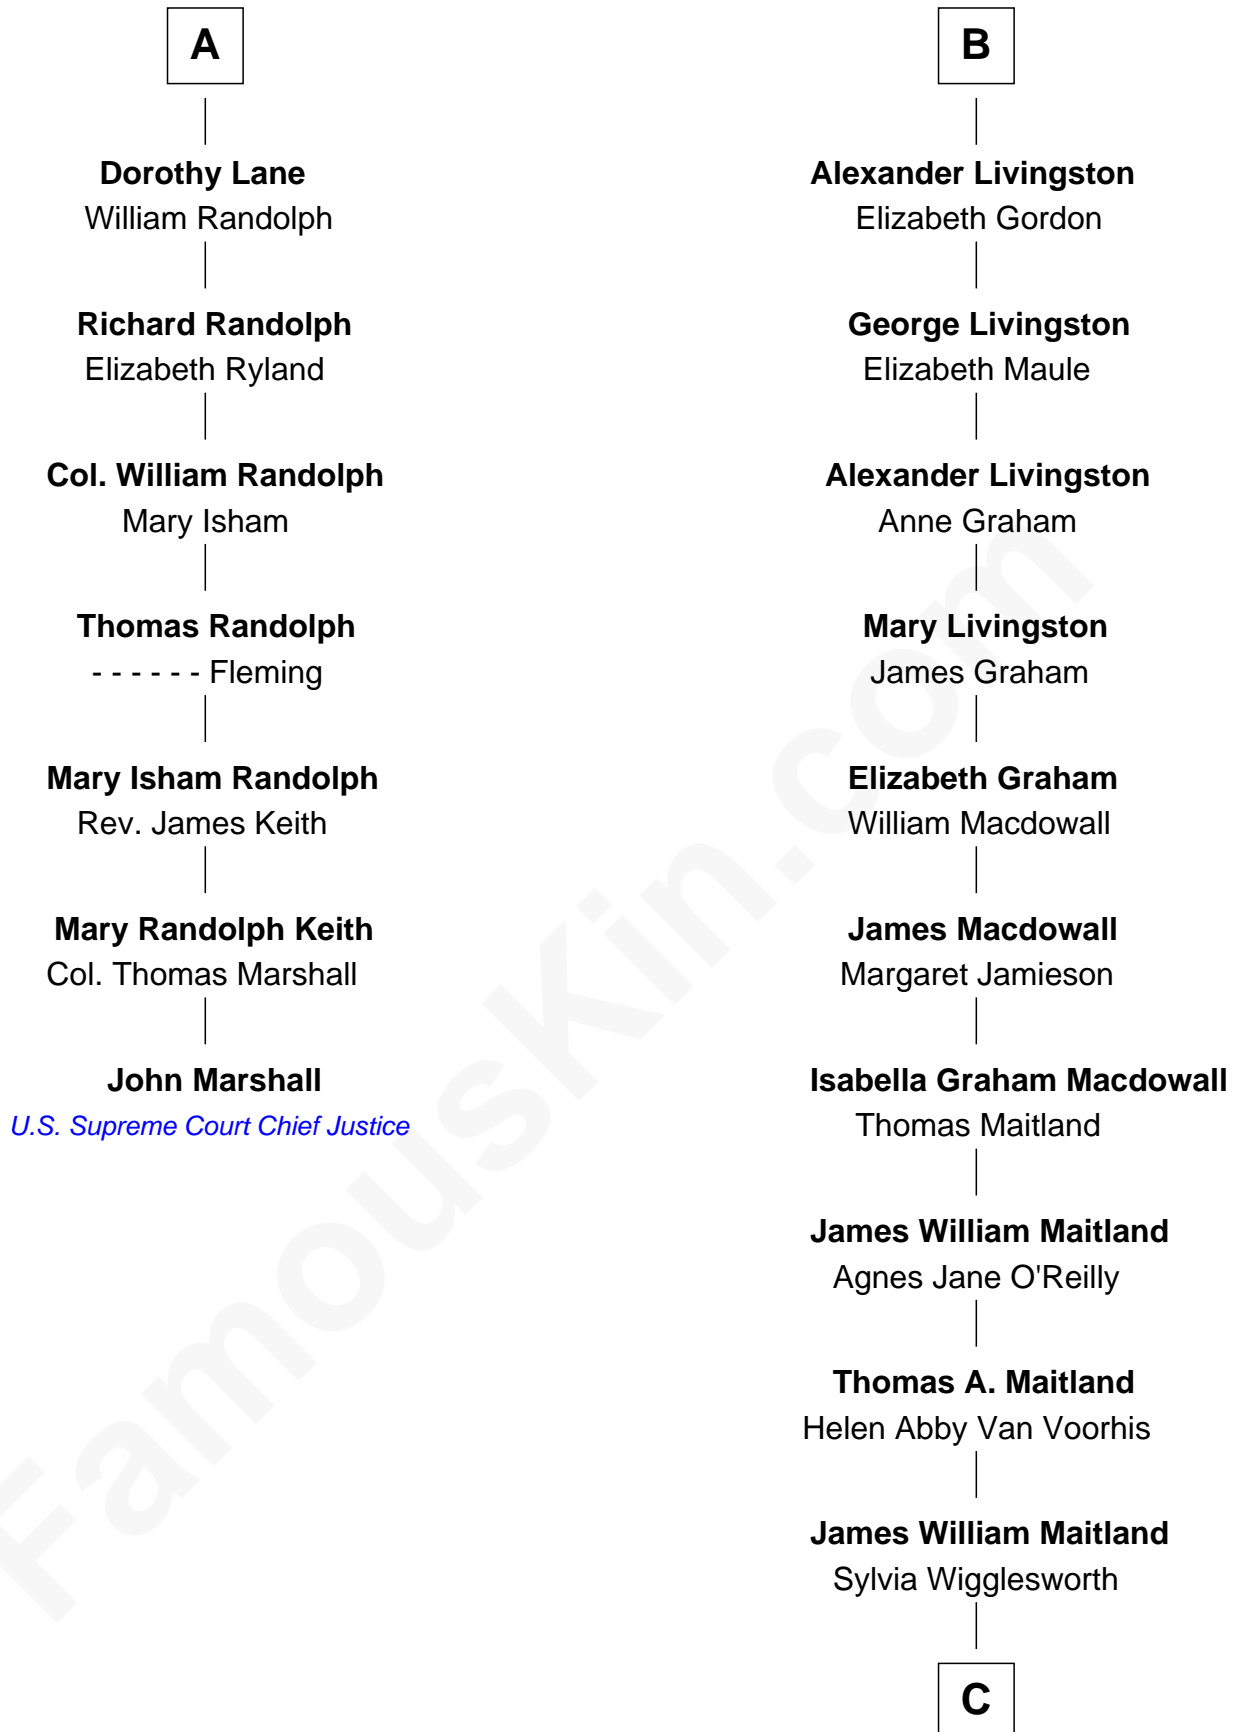

FamousKin.com Relationship Chart of

John Marshall

4th Chief Justice of the U.S. Supreme Court

13th cousin 5 times removed of

Howard Dean

79th Governor of Vermont

John of Gaunt

Katherine Roet

C

Andrea Belden Maitland

Howard Brush Dean

Howard Dean

79th Governor of Vermont

FamousKin.com