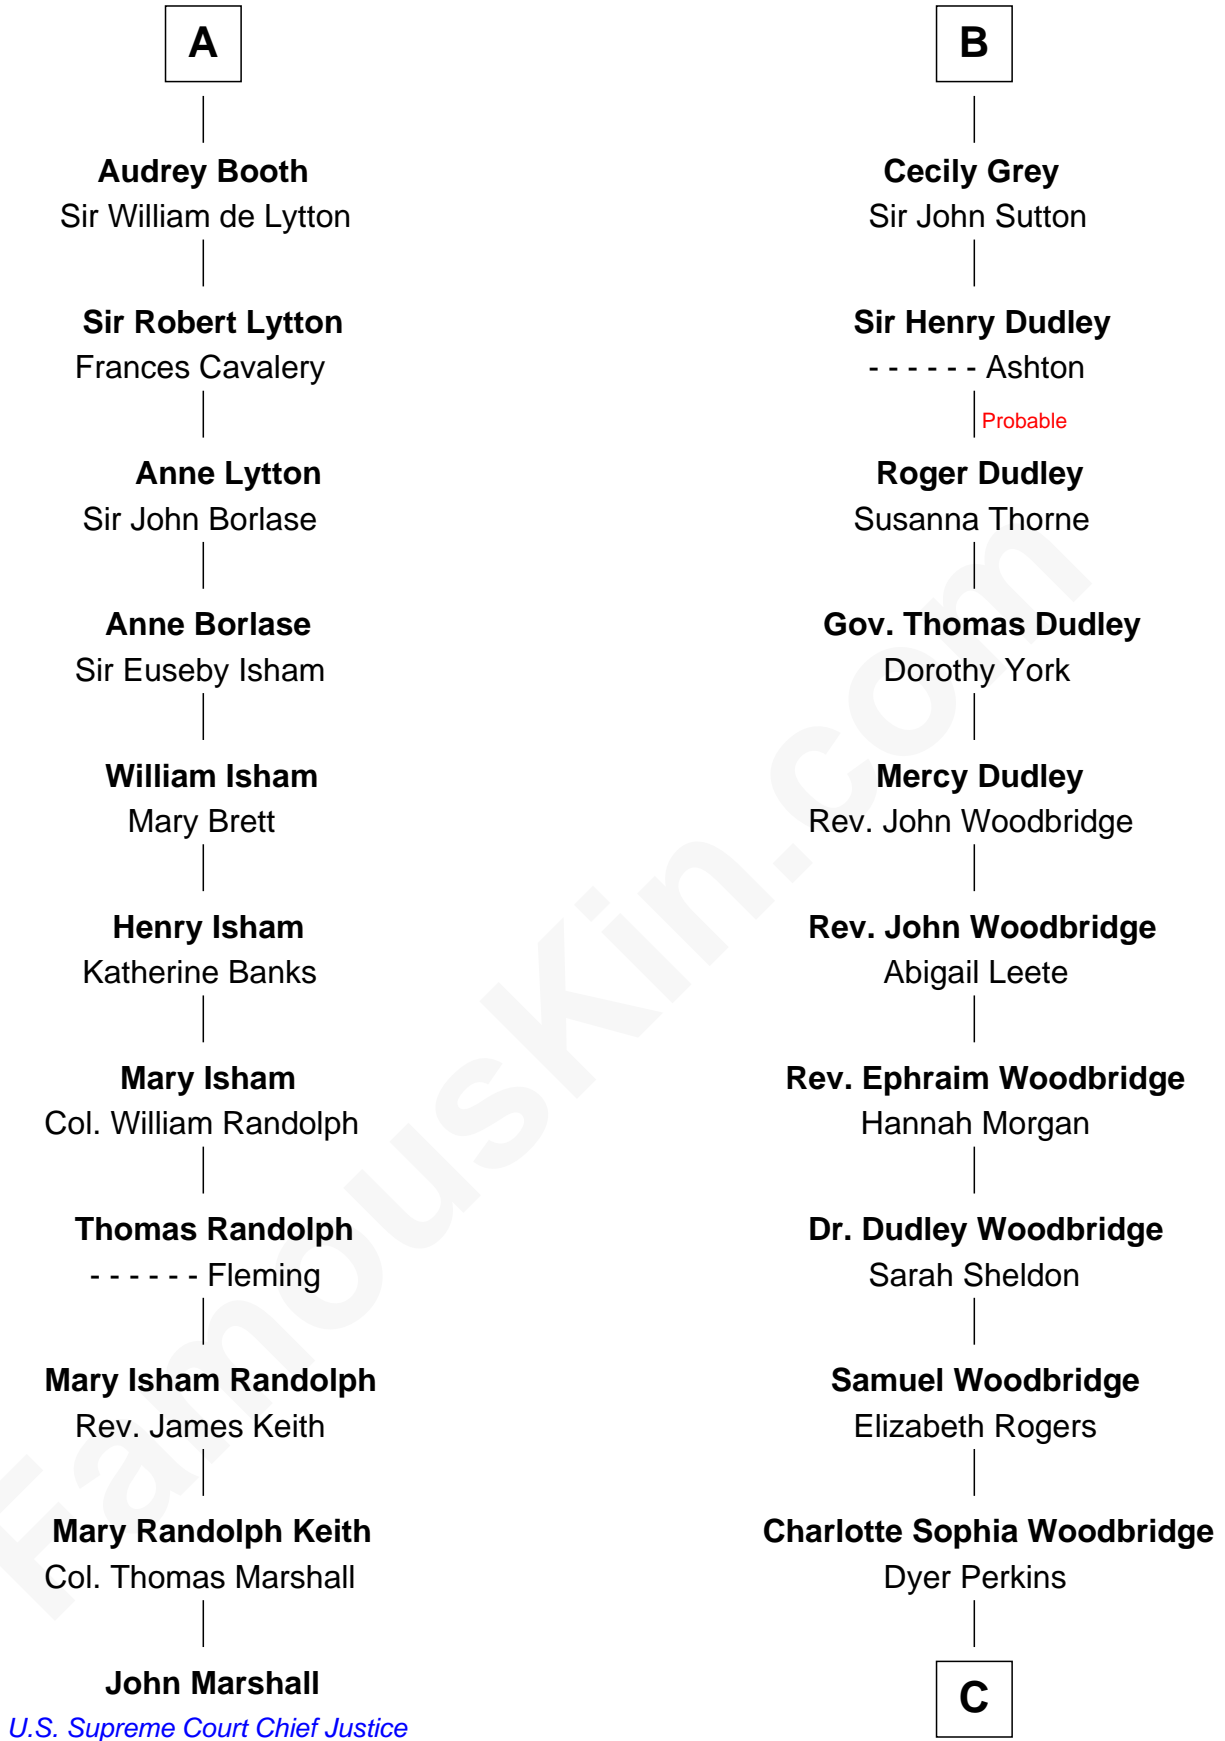

## Relationship Chart of

### John Marshall

4th Chief Justice of the U.S. Supreme Court

17th cousin 3 times removed of

**Humphrey Bogart**  
Movie Actor

**William de Ros**  
Maude de Vaux

**C**

**Elizabeth Rogers Perkins**

Harvey Humphrey

**John Perkins Humphrey**

Frances Dewey Churchill

**Maud Humphrey**

Dr. Belmont Deforest Bogart

**Humphrey Bogart**

*Movie Actor*

FamousKin.com