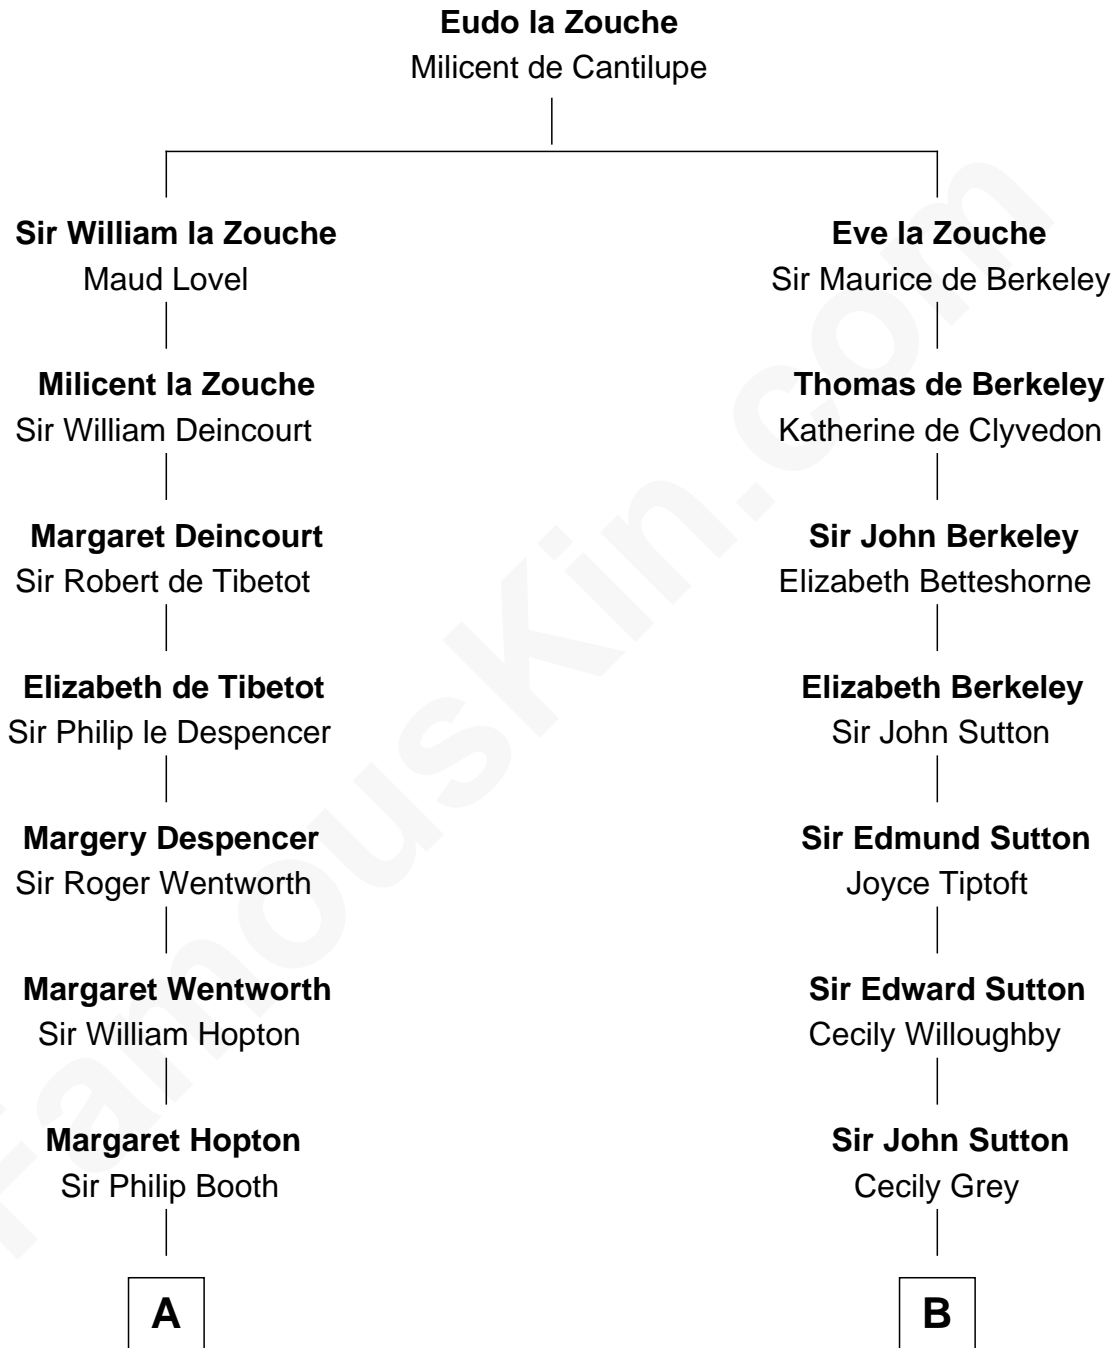

FamousKin.com

Relationship Chart of

John Marshall

4th Chief Justice of the U.S. Supreme Court

17th cousin 2 times removed of

Humphrey Bogart
Movie Actor

C

John Perkins Humphrey

Frances Dewey Churchill

Maud Humphrey

Dr. Belmont Deforest Bogart

Humphrey Bogart

Movie Actor

FamousKin.com