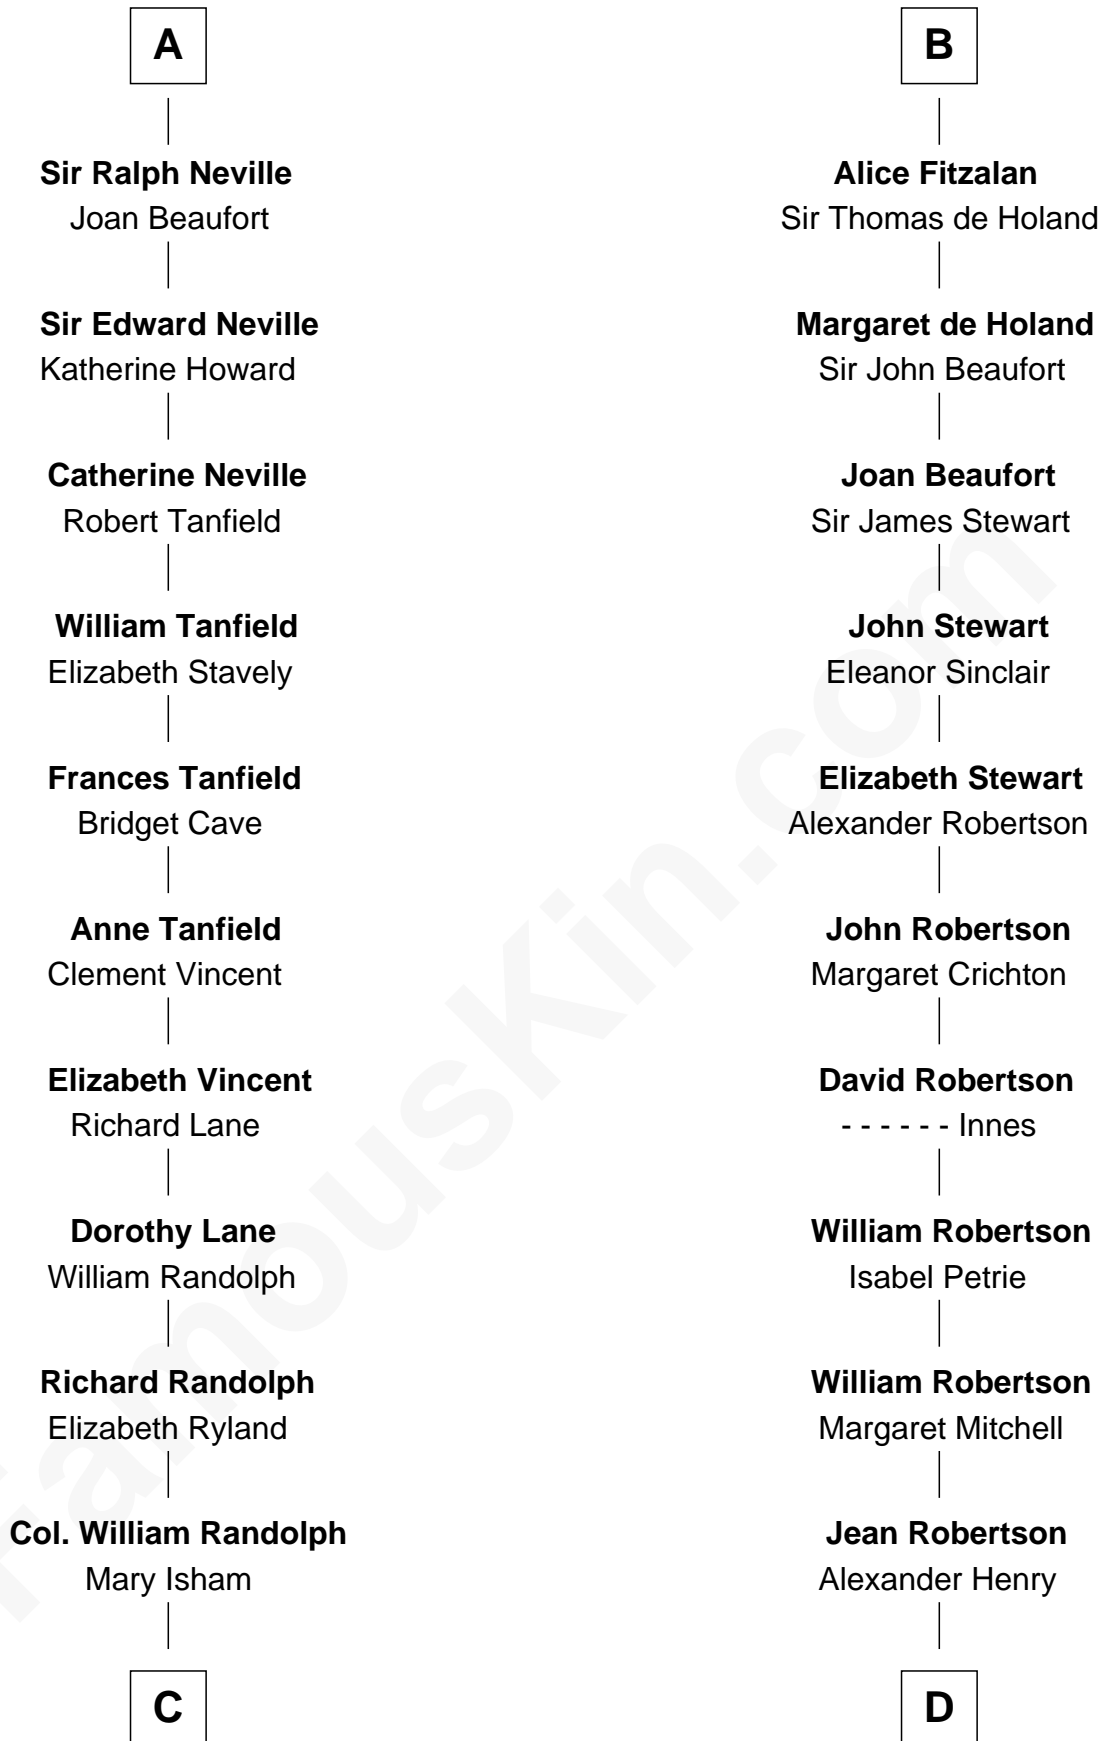

FamousKin.com

Relationship Chart of

John Marshall

4th Chief Justice of the U.S. Supreme Court

18th cousin 2 times removed of

Patrick Henry

1st and 6th Governor of Virginia

FamousKin.com