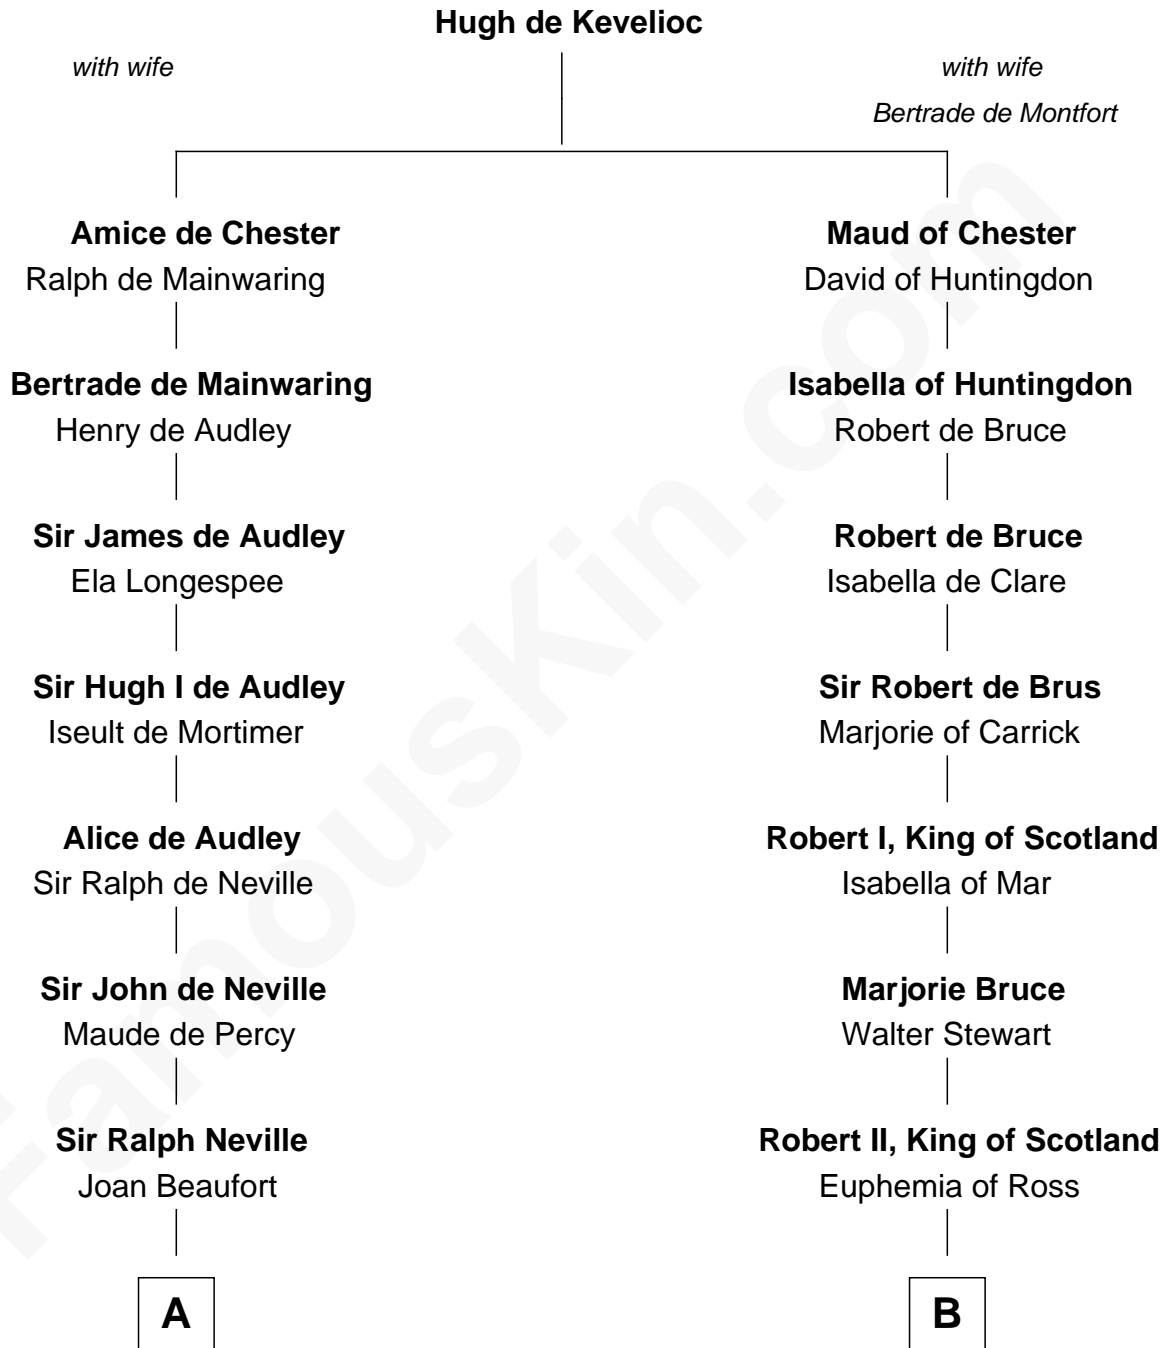

FamousKin.com Relationship Chart of

John Marshall

4th Chief Justice of the U.S. Supreme Court

18th cousin 1 time removed of

Patrick Henry

1st and 6th Governor of Virginia

C

Mary Isham Randolph

Rev. James Keith

Mary Randolph Keith

Col. Thomas Marshall

John Marshall

U.S. Supreme Court Chief Justice

D

John Henry

Mrs. Sarah Winston Syme