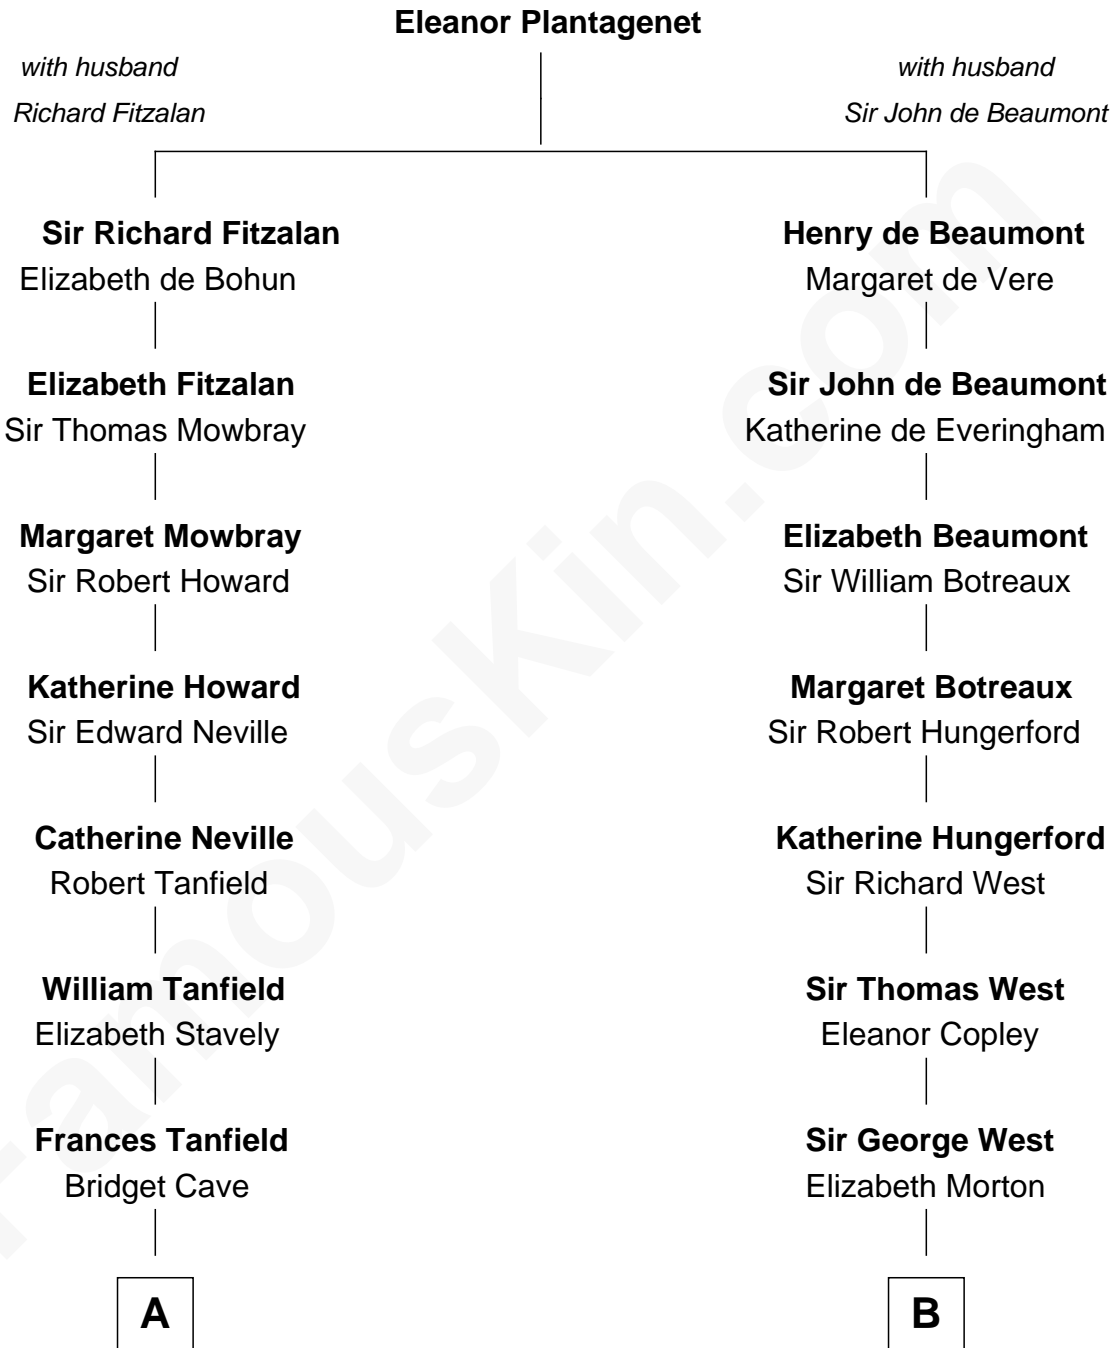

FamousKin.com

Relationship Chart of

John Marshall

4th Chief Justice of the U.S. Supreme Court

15th cousin 4 times removed of

Ray Bradbury

Author of *The Martian Chronicles*

C

Samuel Hinkston Bradbury

Minnie Alice Davis

Leonard Spaulding Bradbury

Esther Marie Moberg

Ray Bradbury

Author of The Martian Chronicles

FamousKin.com