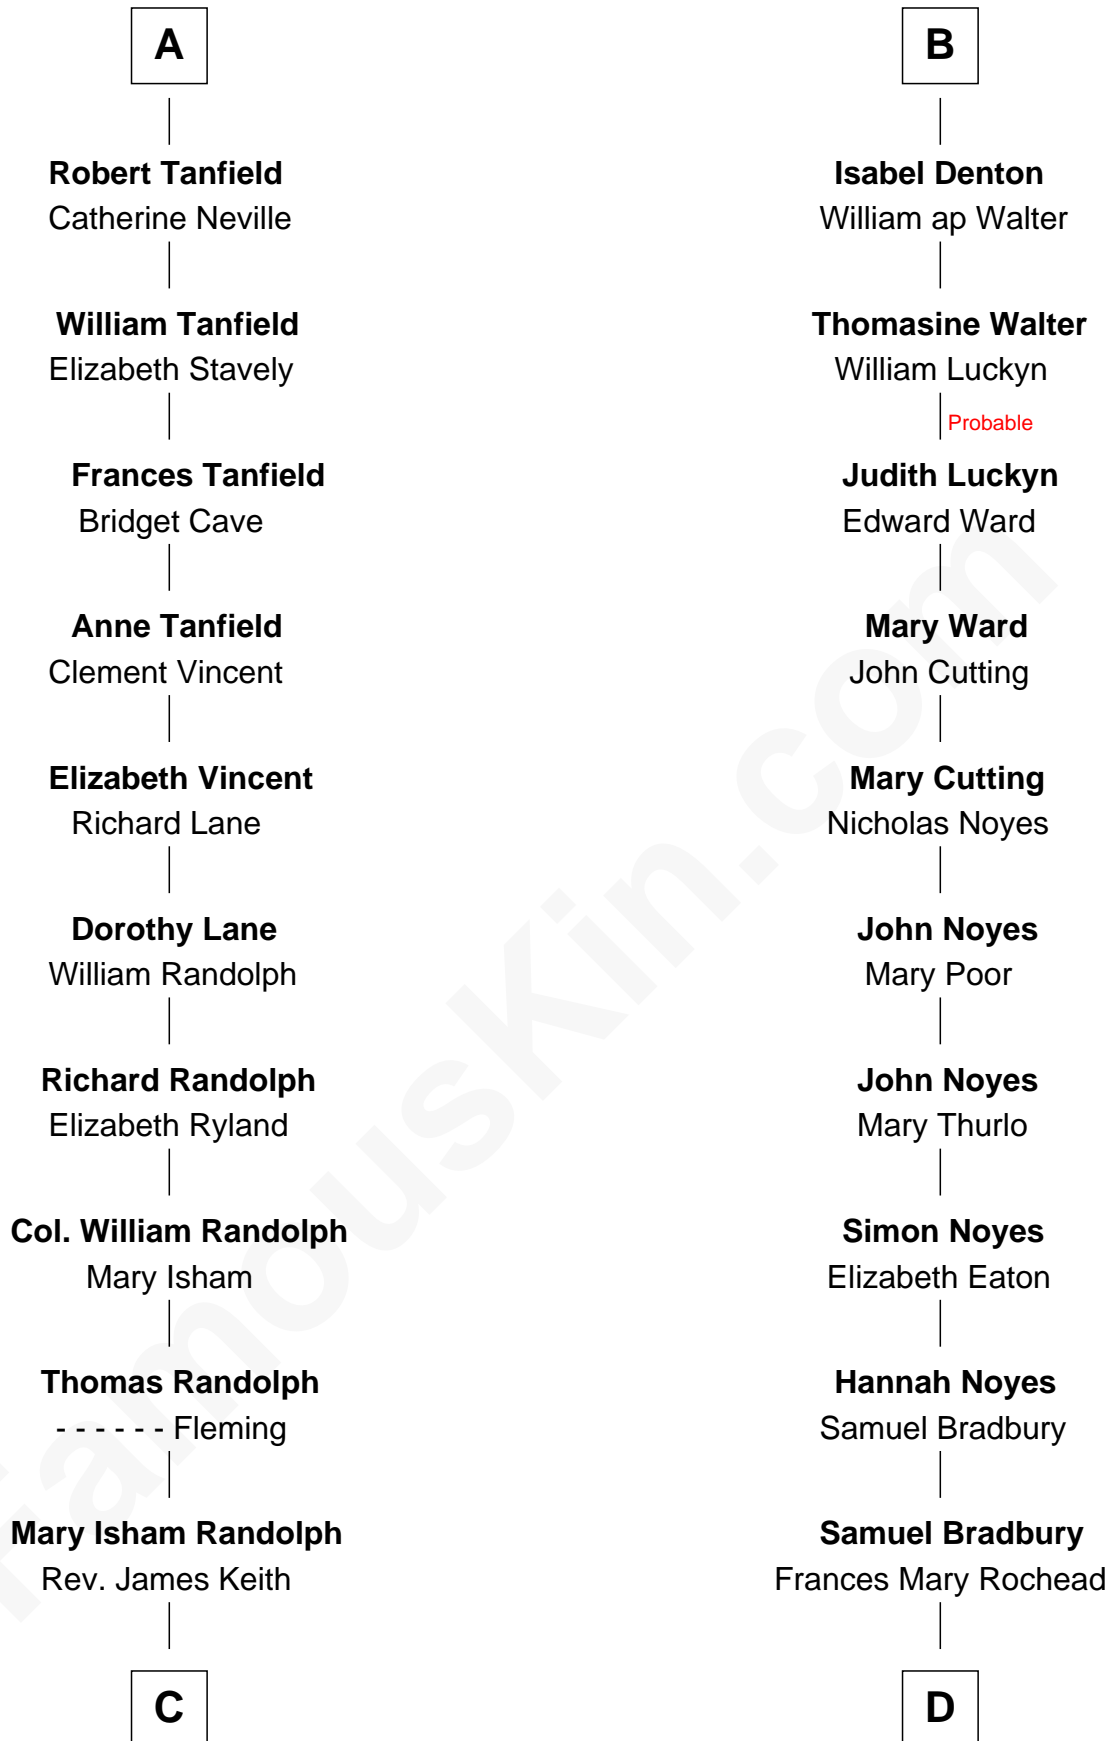

# FamousKin.com Relationship Chart of

**John Marshall**

*4th Chief Justice of the U.S. Supreme Court*

**18th cousin 2 times removed of**

**Ray Bradbury**

*Author of The Martian Chronicles*

**Sir Nicholas Audley**

Joan Martin

**C**

**Mary Randolph Keith**  
Col. Thomas Marshall

**John Marshall**  
*U.S. Supreme Court Chief Justice*

**D**

**Samuel Irving Bradbury**  
Mary Adell Spaulding

**Samuel Hinkston Bradbury**  
Minnie Alice Davis

**Leonard Spaulding Bradbury**  
Esther Marie Moberg

**Ray Bradbury**  
*Author of The Martian Chronicles*

FamousKin.com