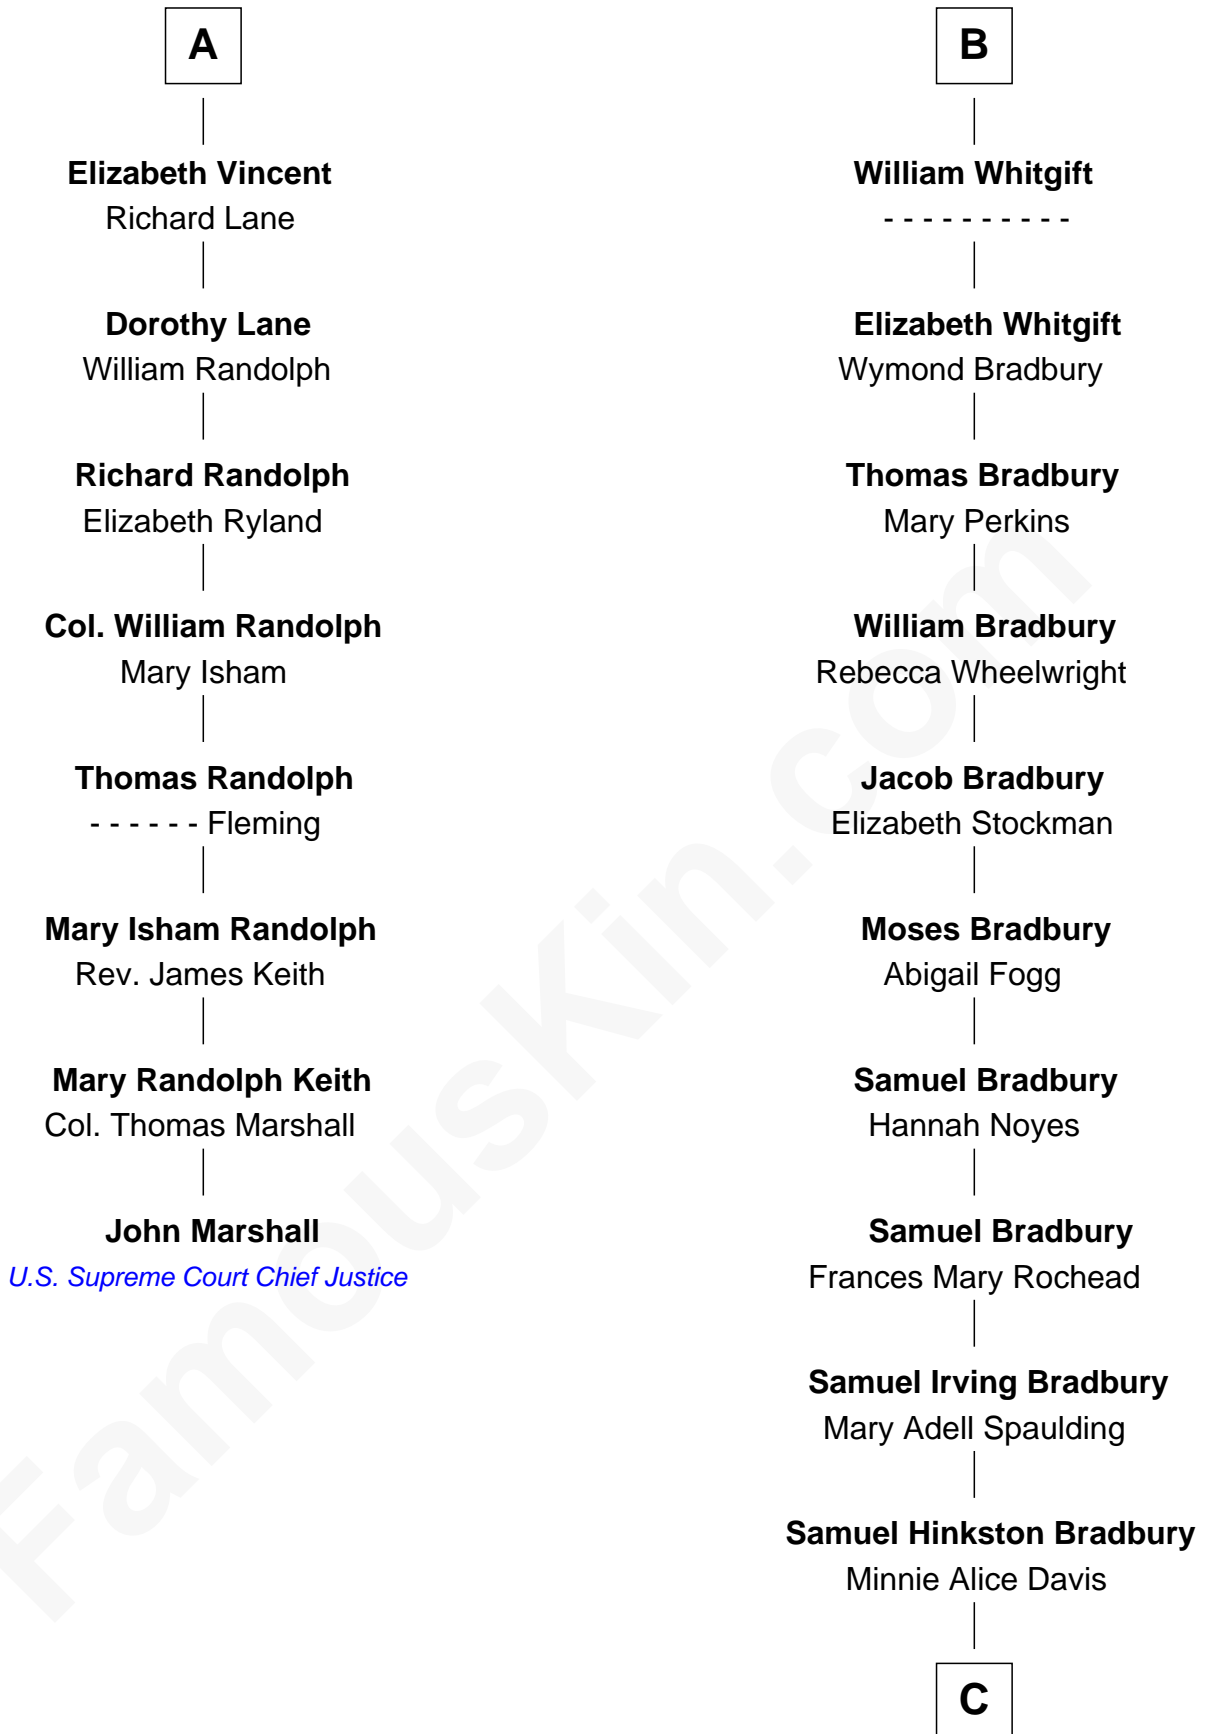

# FamousKin.com Relationship Chart of

**John Marshall**

*4th Chief Justice of the U.S. Supreme Court*

**14th cousin 4 times removed of**

**Ray Bradbury**

*Author of The Martian Chronicles*

**C**

—  
**Leonard Spaulding Bradbury**

Esther Marie Moberg

—  
**Ray Bradbury**

*Author of [The Martian Chronicles](#)*

FamousKin.com