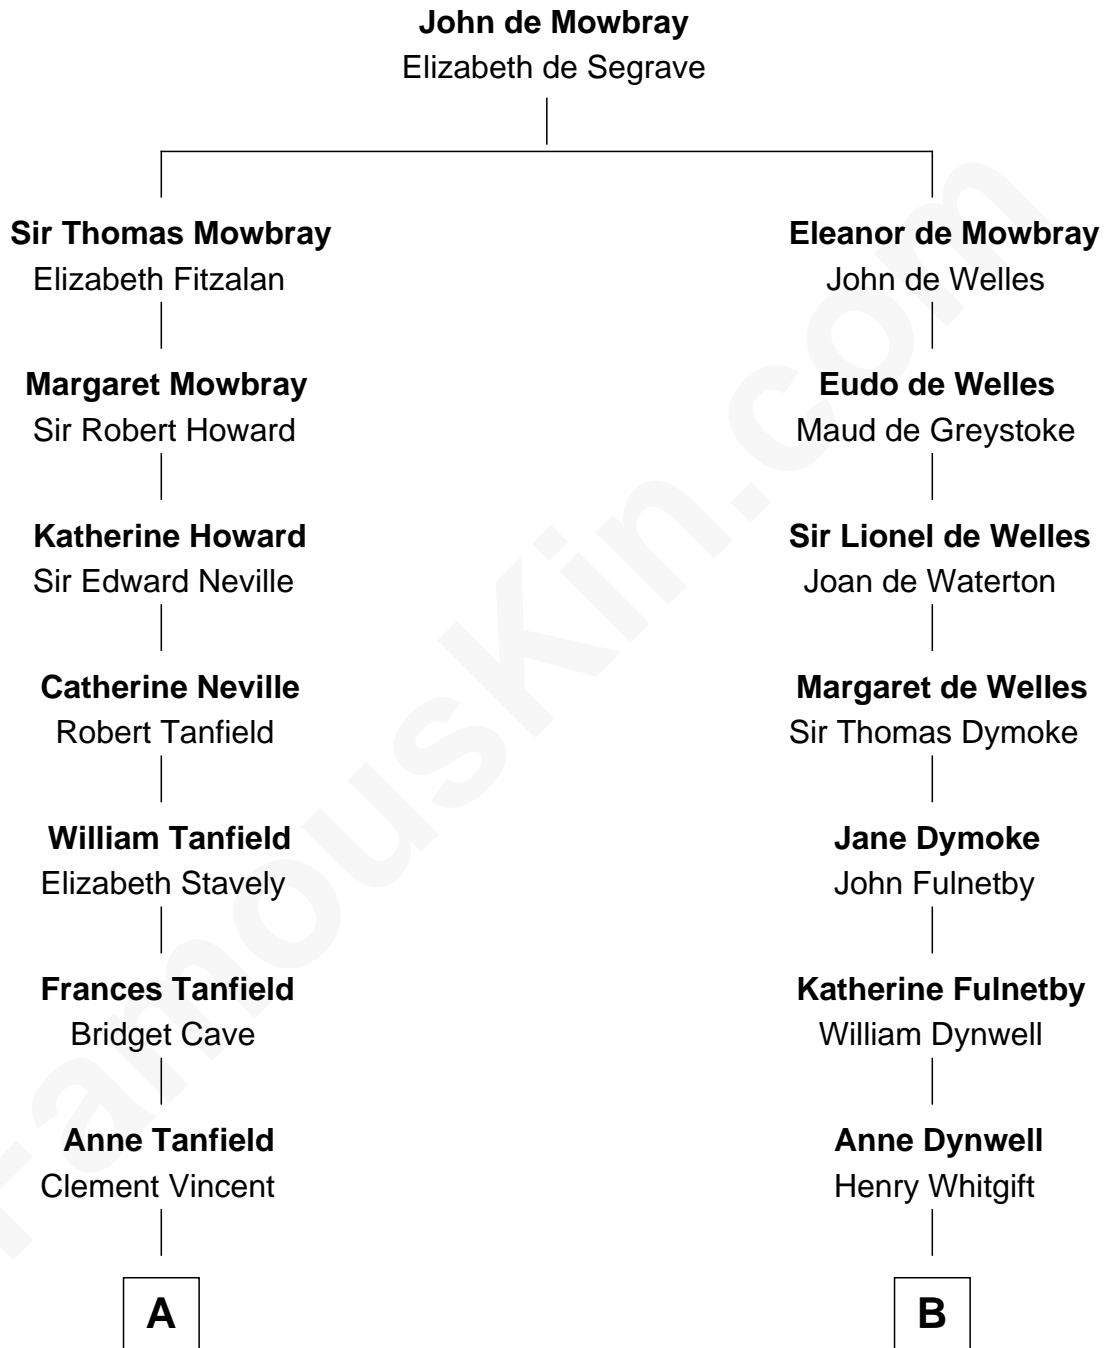

# FamousKin.com Relationship Chart of

**John Marshall**

*4th Chief Justice of the U.S. Supreme Court*

**14th cousin 4 times removed of**

**Ray Bradbury**

*Author of The Martian Chronicles*

**C**

—  
**Leonard Spaulding Bradbury**

Esther Marie Moberg

—  
**Ray Bradbury**

*Author of [The Martian Chronicles](#)*

FamousKin.com