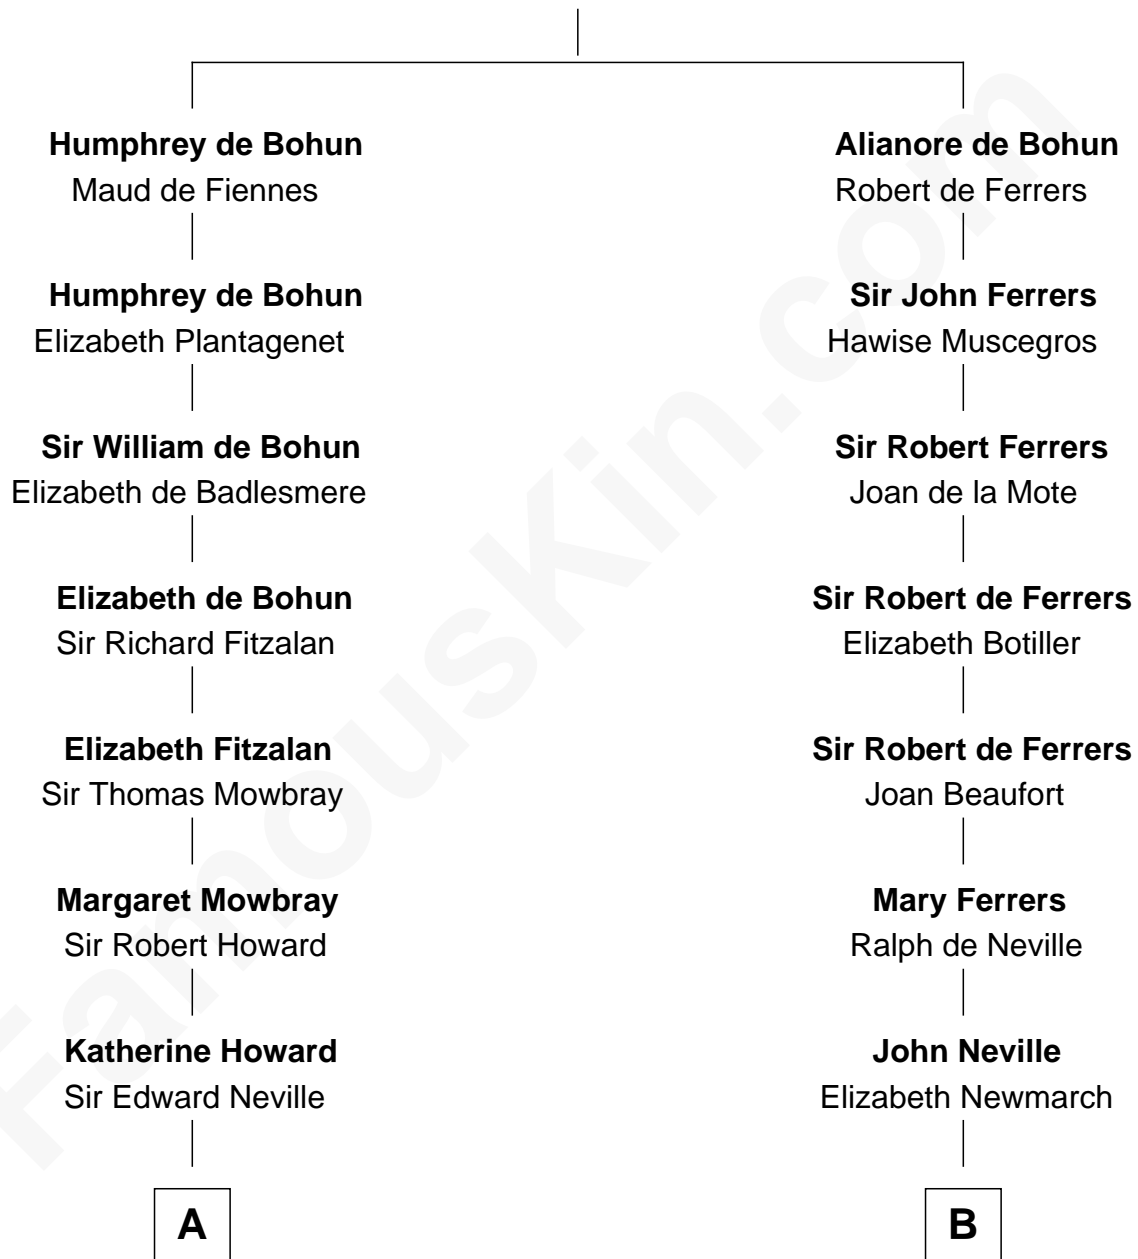

FamousKin.com

Relationship Chart of

John Marshall

4th Chief Justice of the U.S. Supreme Court

17th cousin 1 time removed of

George Washington
1st U.S. President

Sir Humphrey de Bohun
Eleanor de Braiose

C

Mary Randolph Keith
Col. Thomas Marshall

John Marshall
U.S. Supreme Court Chief Justice

FamousKin.com