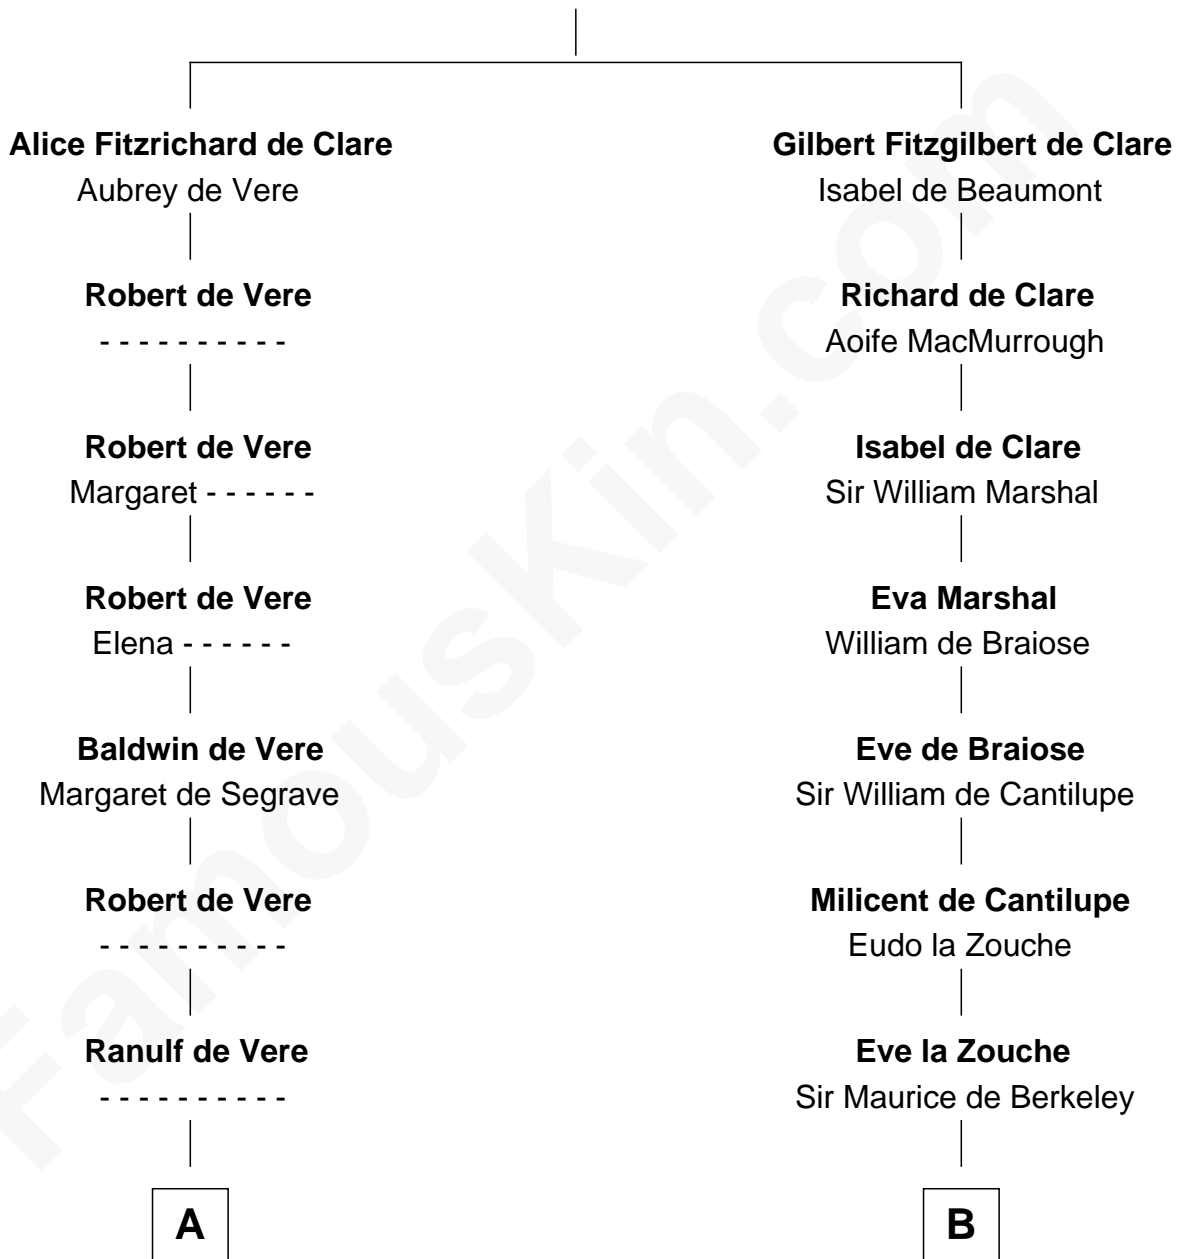

FamousKin.com
Relationship Chart of
John Marshall

4th Chief Justice of the U.S. Supreme Court

19th cousin 2 times removed of

George Washington
1st U.S. President

Gilbert Fitzrichard de Clare
 Adeliza de Clermont-en-Beauvaisis

C

Mary Isham
Col. William Randolph

Thomas Randolph
----- Fleming

Mary Isham Randolph
Rev. James Keith

Mary Randolph Keith
Col. Thomas Marshall

John Marshall
U.S. Supreme Court Chief Justice

D

Lawrence Washington
Mildred Warner

Augustine Washington
Mary Ball

George Washington
1st U.S. President

FamousKin.com