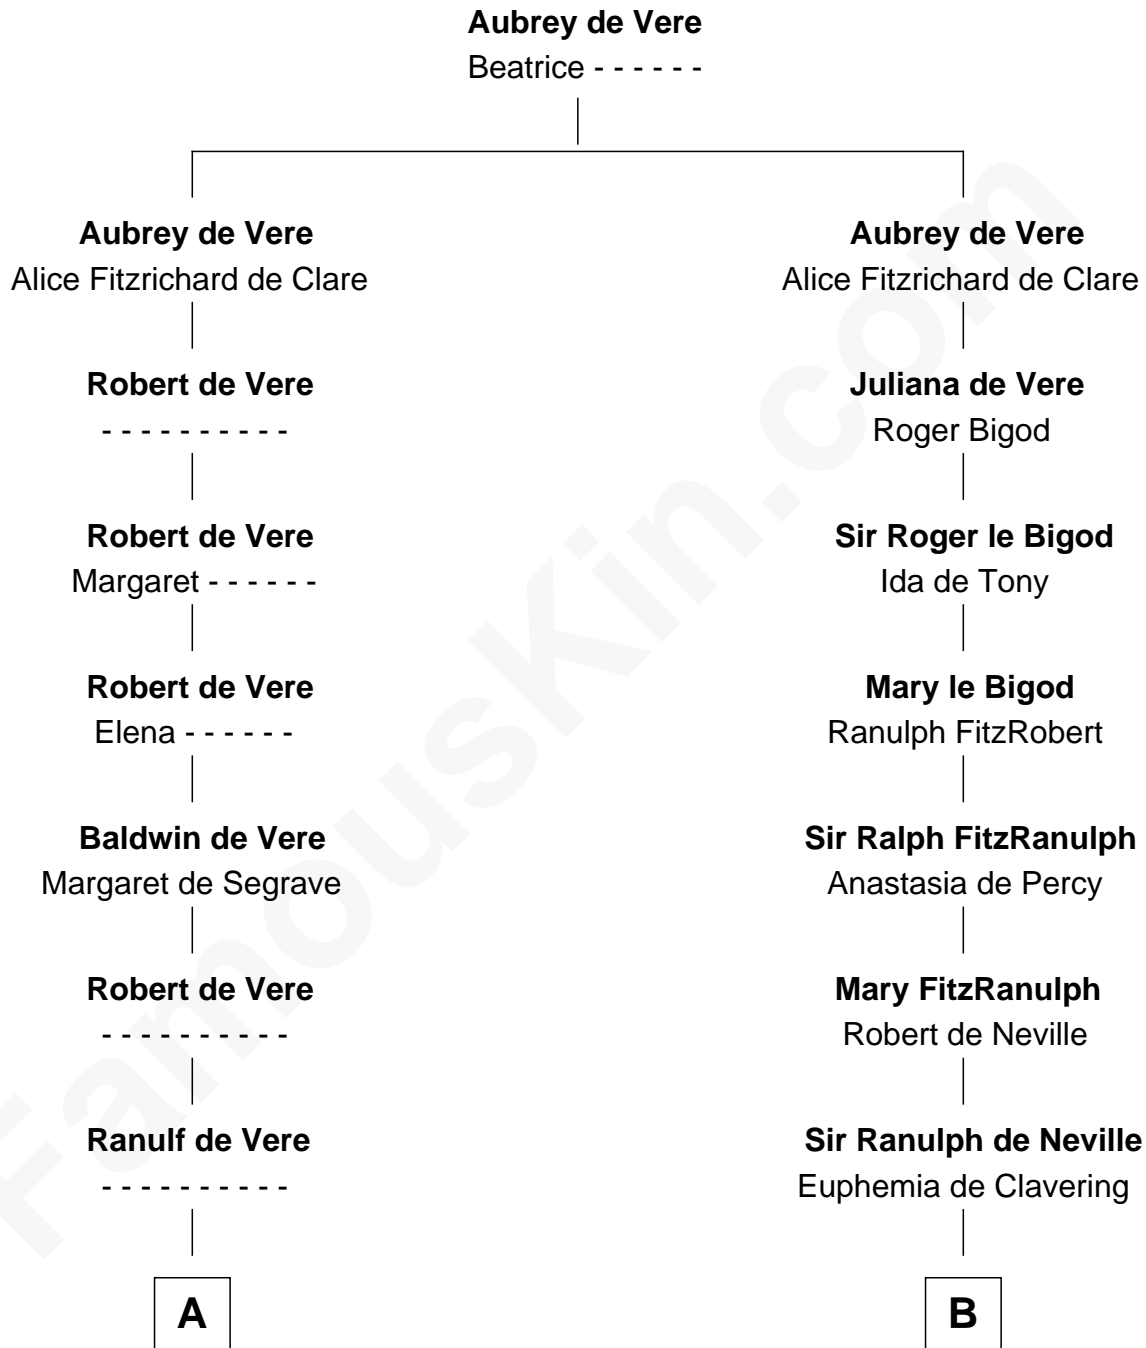

FamousKin.com Relationship Chart of

John Marshall

4th Chief Justice of the U.S. Supreme Court

21st cousin of

John Langdon

Signer of the U.S. Constitution

C

Mary Isham
Col. William Randolph

Thomas Randolph
----- Fleming

Mary Isham Randolph
Rev. James Keith

Mary Randolph Keith
Col. Thomas Marshall

John Marshall
U.S. Supreme Court Chief Justice

D

Rev. Samuel Dudley
Elizabeth -----

Elizabeth Dudley
Kinsley Hall