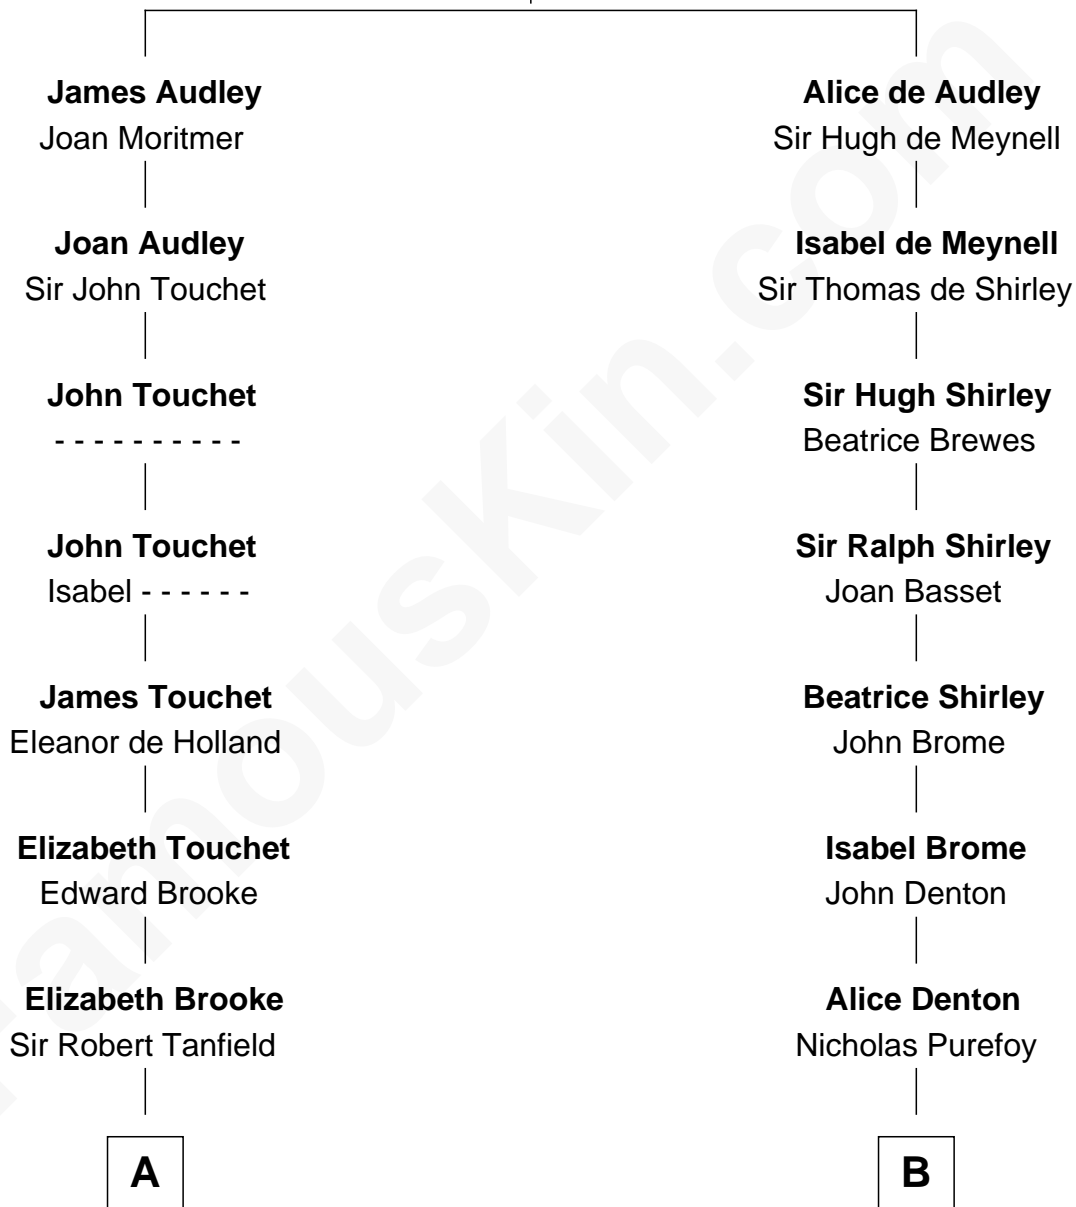

# FamousKin.com Relationship Chart of

**John Marshall**

*4th Chief Justice of the U.S. Supreme Court*

**15th cousin 3 times removed of**

**John Langdon**

*Signer of the U.S. Constitution*

**Sir Nicholas Audley**

Joan Martin

C

—  
**Mary Randolph Keith**  
Col. Thomas Marshall

—  
**John Marshall**  
*U.S. Supreme Court Chief Justice*

FamousKin.com