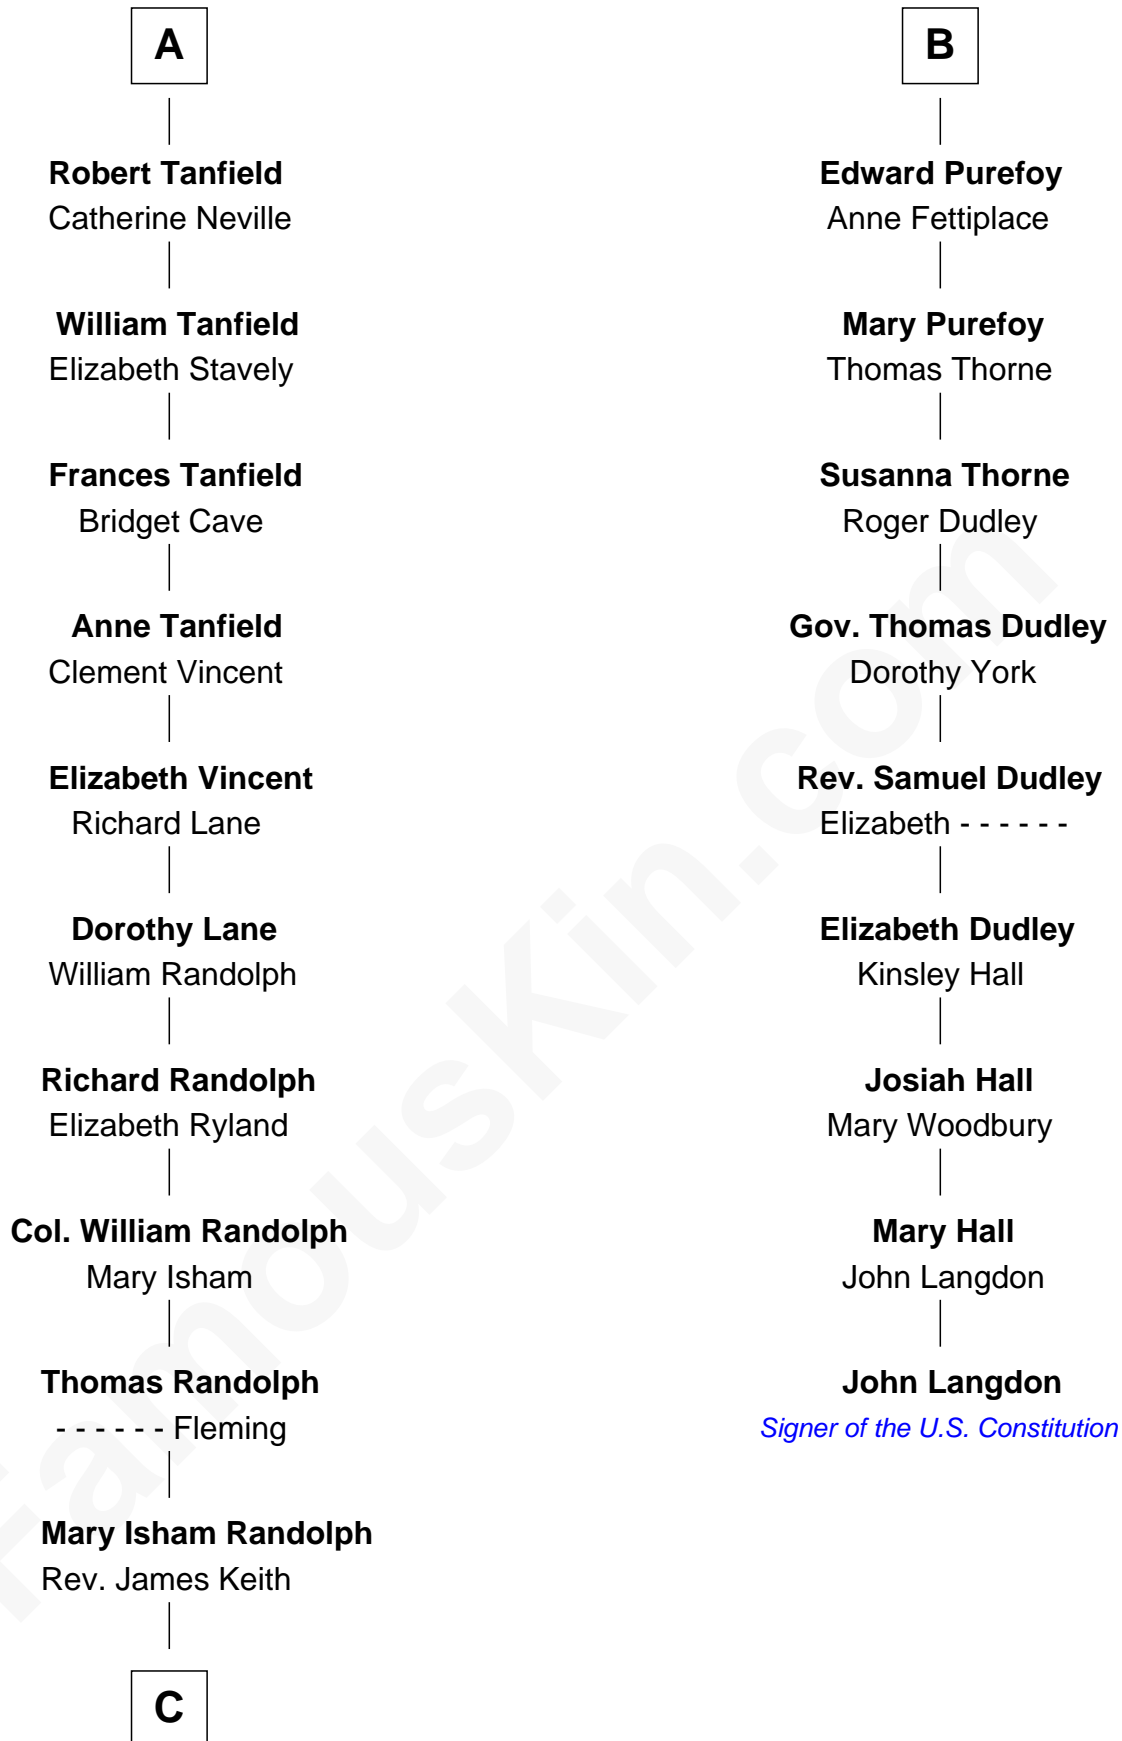

# FamousKin.com Relationship Chart of

**John Marshall**

*4th Chief Justice of the U.S. Supreme Court*

**15th cousin 3 times removed of**

**John Langdon**

*Signer of the U.S. Constitution*

**Sir Nicholas Audley**

Joan Martin

C

—  
**Mary Randolph Keith**  
Col. Thomas Marshall

—  
**John Marshall**  
*U.S. Supreme Court Chief Justice*

FamousKin.com