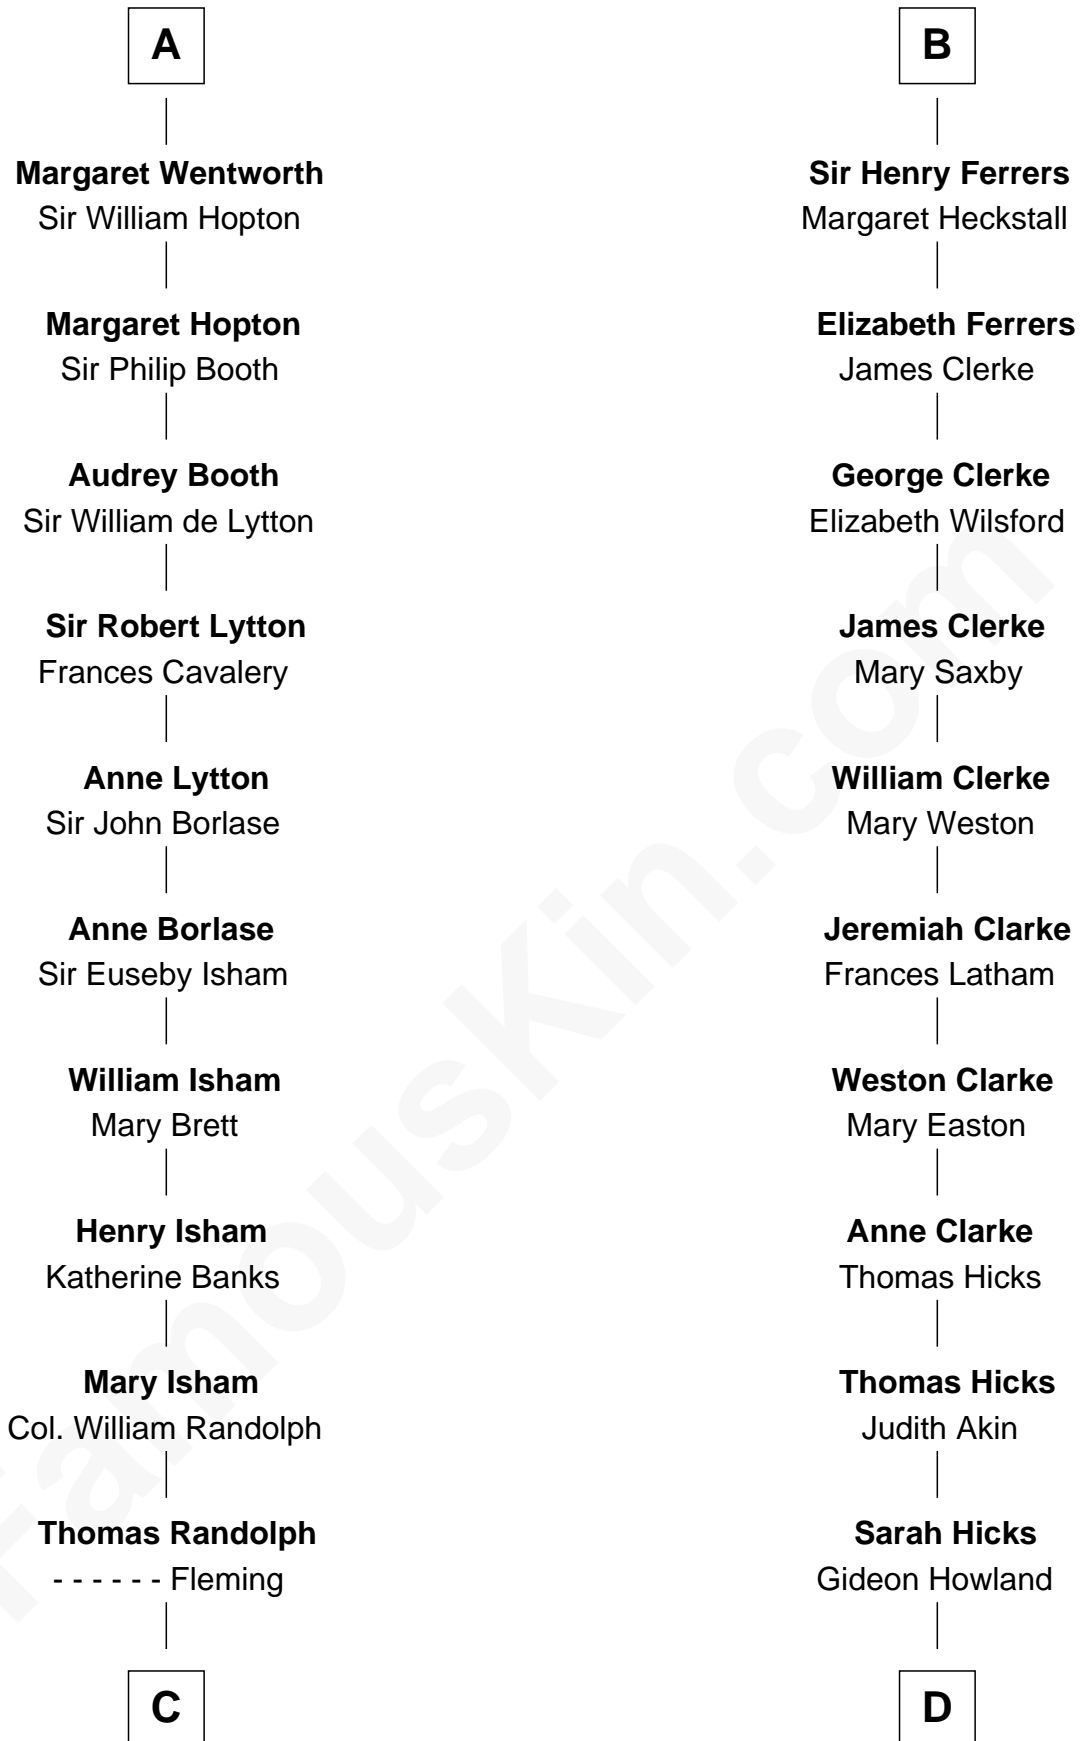

# FamousKin.com Relationship Chart of

**John Marshall**

*4th Chief Justice of the U.S. Supreme Court*

19th cousin of

**Hetty Green**

*"The Witch of Wall Street"*

**Sir William de Ferrers**

*with wife  
Sibyl Marshal*

**Henry de Ferrers**  
Isabel de Verdun

**Sir William Deincourt**  
Milicent la Zouche

**Sir William de Ferrers**  
Margaret de Ufford

**Margaret Deincourt**  
Sir Robert de Tibetot

**Sir Henry de Ferrers**  
Joan de Poynings

**Elizabeth de Tibetot**  
Sir Philip le Despencer

**Sir William Ferrers**  
Philippa Clifford

**Margery Despencer**  
Sir Roger Wentworth

**Sir Thomas Ferrers**  
Elizabeth Freville

**A**

**B**

**C**

**Mary Isham Randolph**

Rev. James Keith

**Mary Randolph Keith**

Col. Thomas Marshall

**John Marshall**

*U.S. Supreme Court Chief Justice*

**D**

**Gideon Howland**

Mehitable Howland