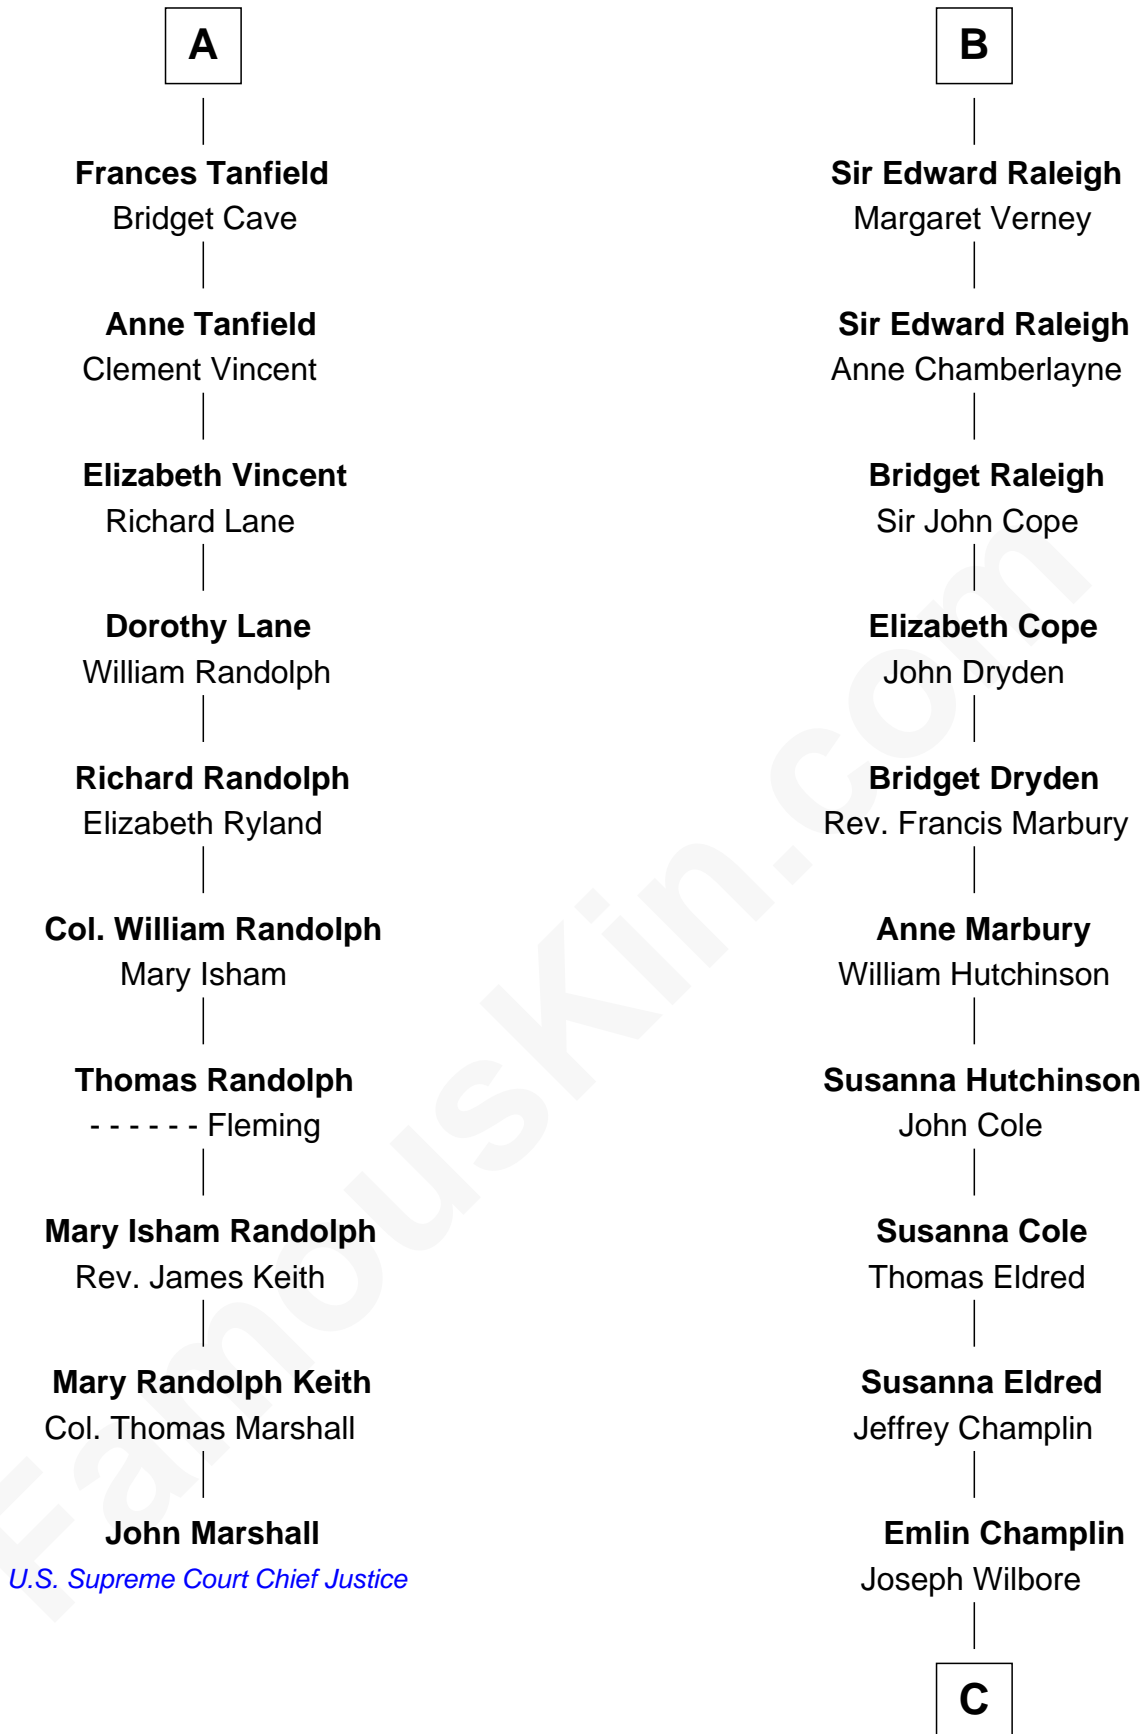

FamousKin.com

Relationship Chart of

John Marshall

4th Chief Justice of the U.S. Supreme Court

16th cousin 4 times removed of

Shanghai Pierce
Texas Cattleman

C

—
Ambless Wilbore
Nathaniel Stoddard

—
Susanna Stoddard
Isaac Pearce

—
Jonathan D. Pearce
Hanna Phillips Head

—
Shanghai Pierce
Texas Cattleman

FamousKin.com