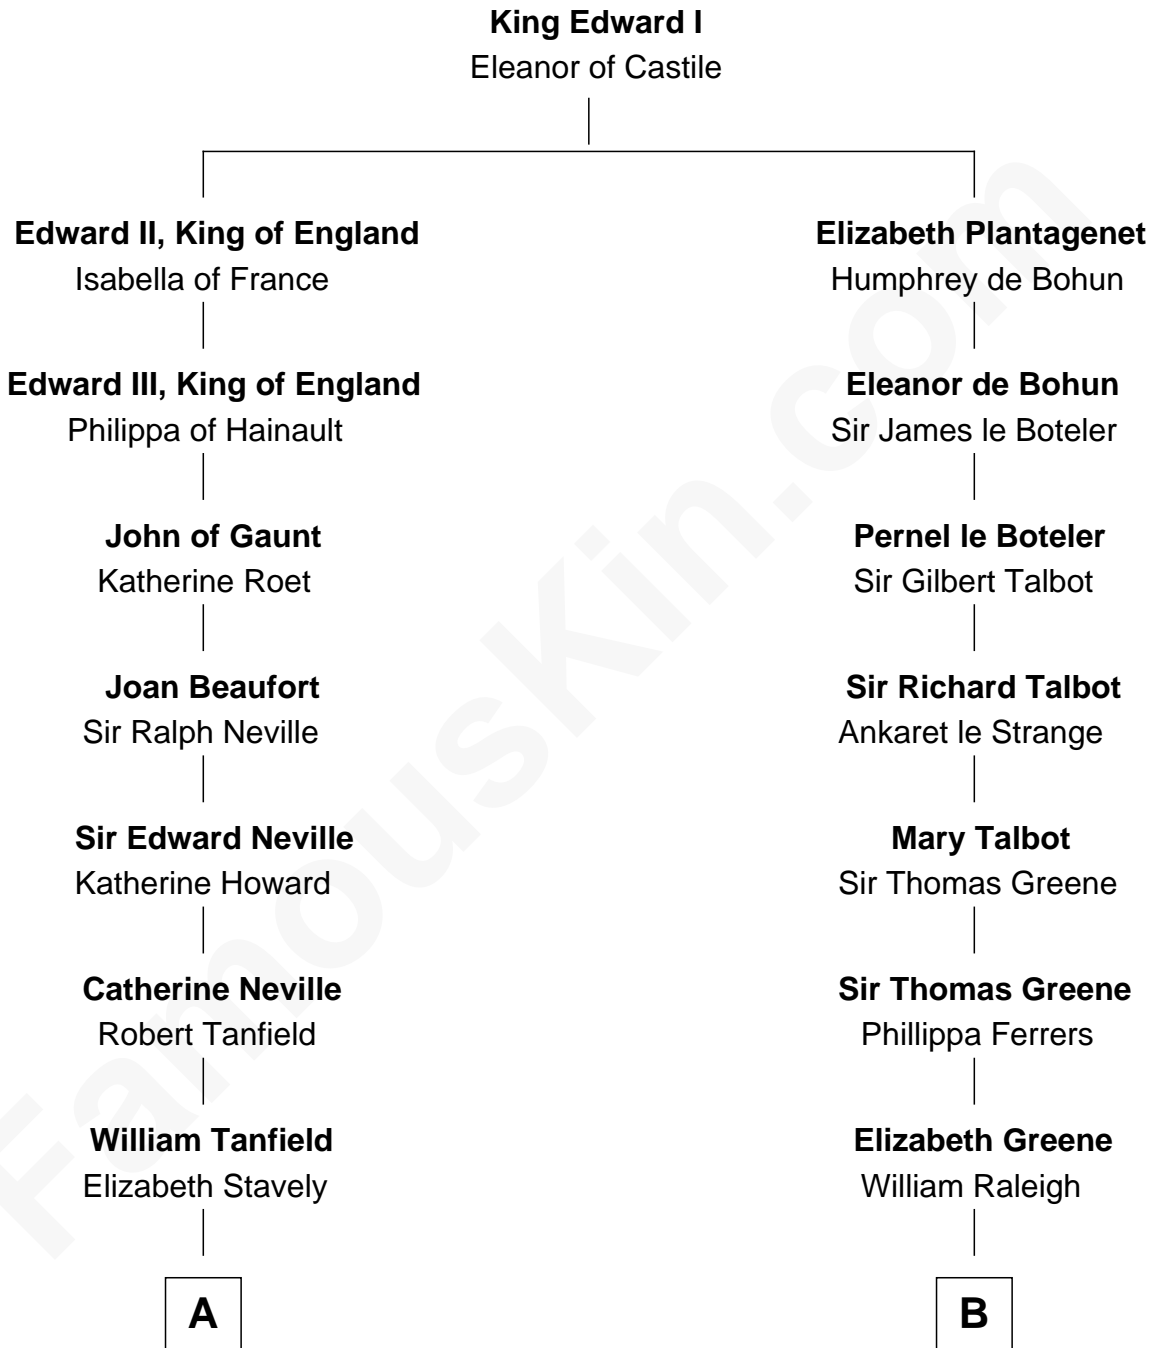

FamousKin.com

Relationship Chart of

John Marshall

4th Chief Justice of the U.S. Supreme Court

16th cousin 4 times removed of

Shanghai Pierce
Texas Cattleman

C

—
Ambless Wilbore
Nathaniel Stoddard

—
Susanna Stoddard
Isaac Pearce

—
Jonathan D. Pearce
Hanna Phillips Head

—
Shanghai Pierce
Texas Cattleman

FamousKin.com