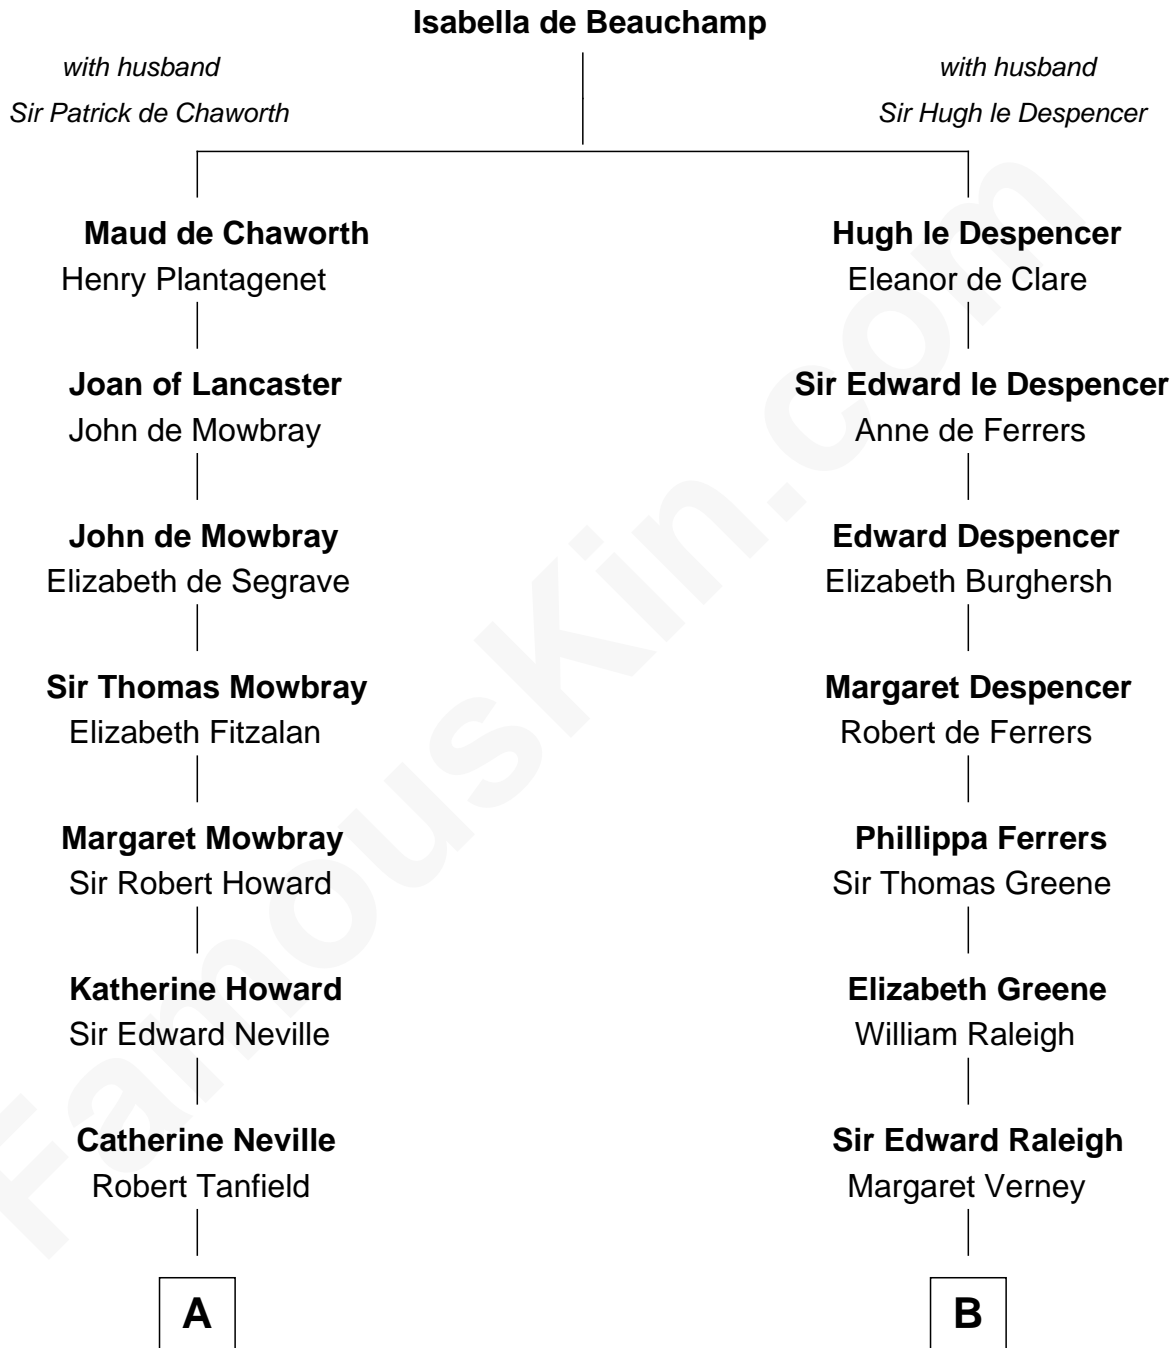

# FamousKin.com

## Relationship Chart of

### John Marshall

4th Chief Justice of the U.S. Supreme Court

17th cousin 2 times removed of

**Shanghai Pierce**  
Texas Cattleman

**C**

—  
**Susanna Stoddard**

Isaac Pearce  
—

**Jonathan D. Pearce**

Hanna Phillips Head  
—

**Shanghai Pierce**

*Texas Cattleman*

FamousKin.com