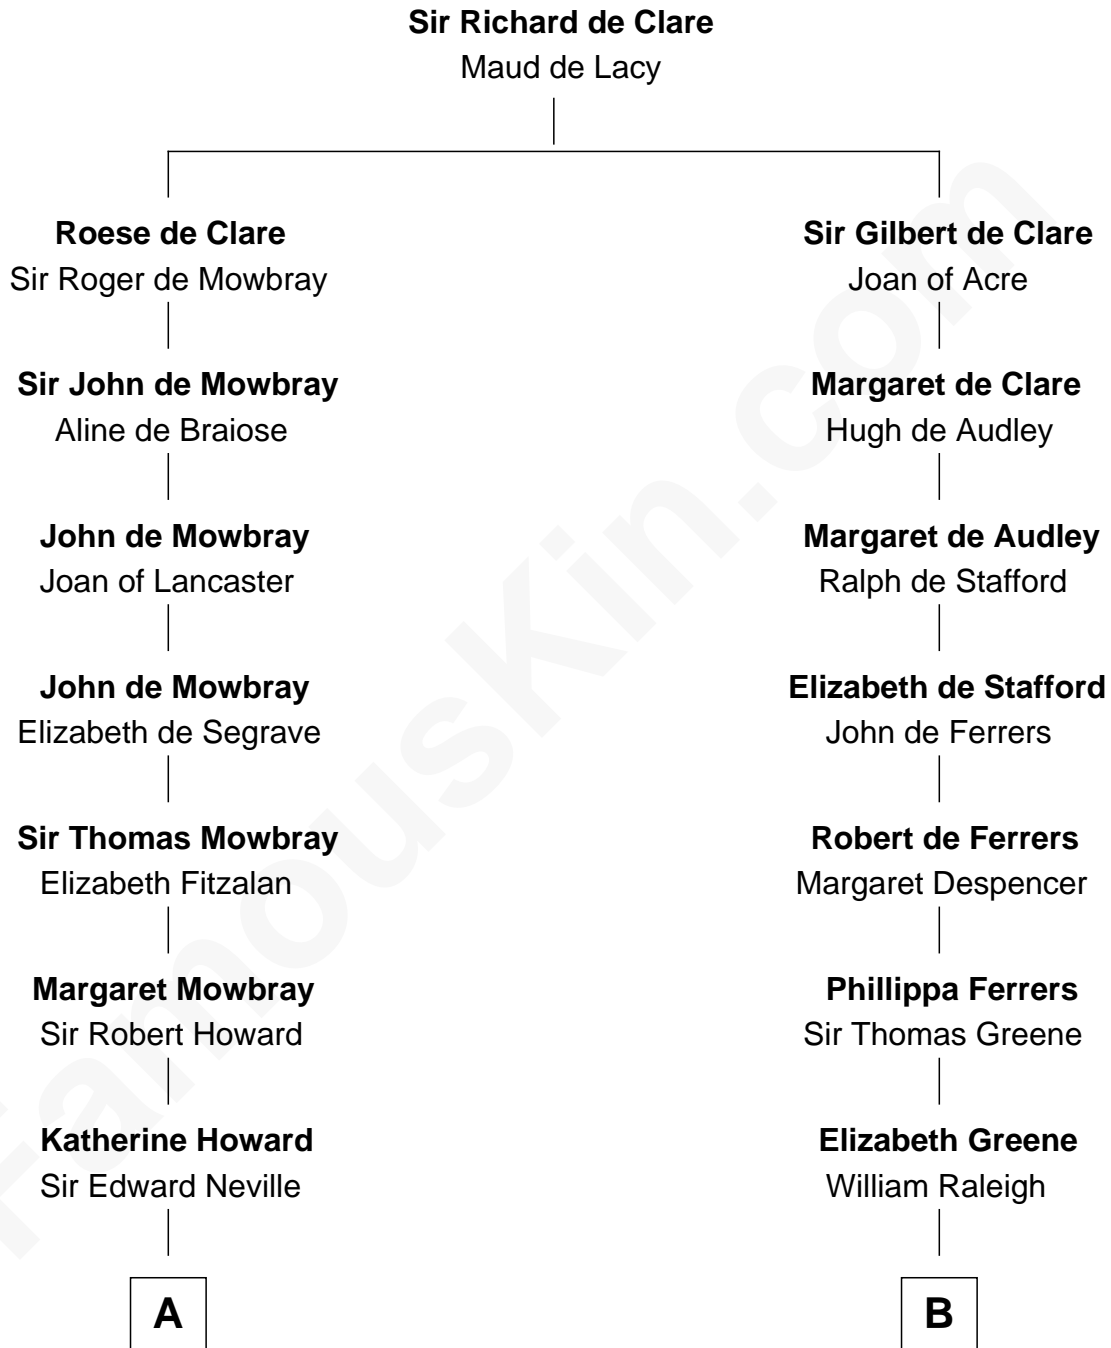

FamousKin.com

Relationship Chart of

John Marshall

4th Chief Justice of the U.S. Supreme Court

18th cousin 2 times removed of

Shanghai Pierce
Texas Cattleman

FamousKin.com