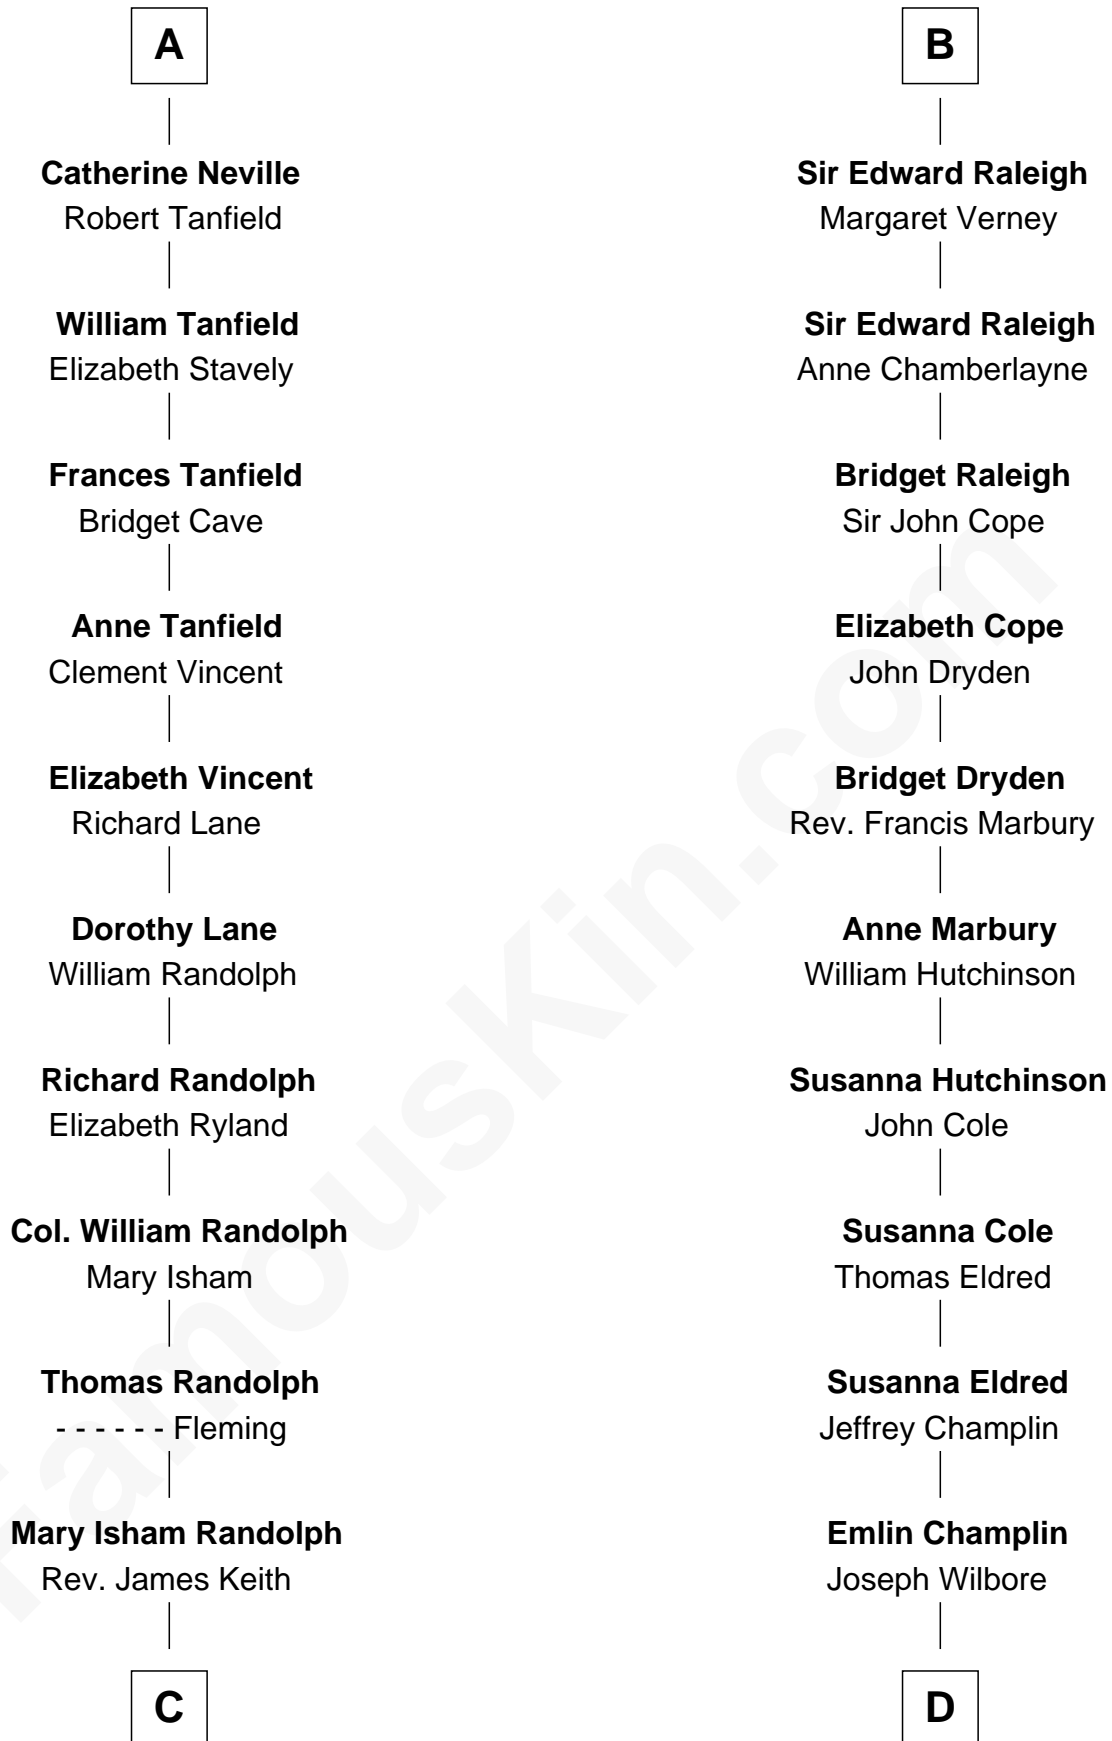

FamousKin.com

Relationship Chart of

John Marshall

4th Chief Justice of the U.S. Supreme Court

18th cousin 2 times removed of

Shanghai Pierce
Texas Cattleman

FamousKin.com