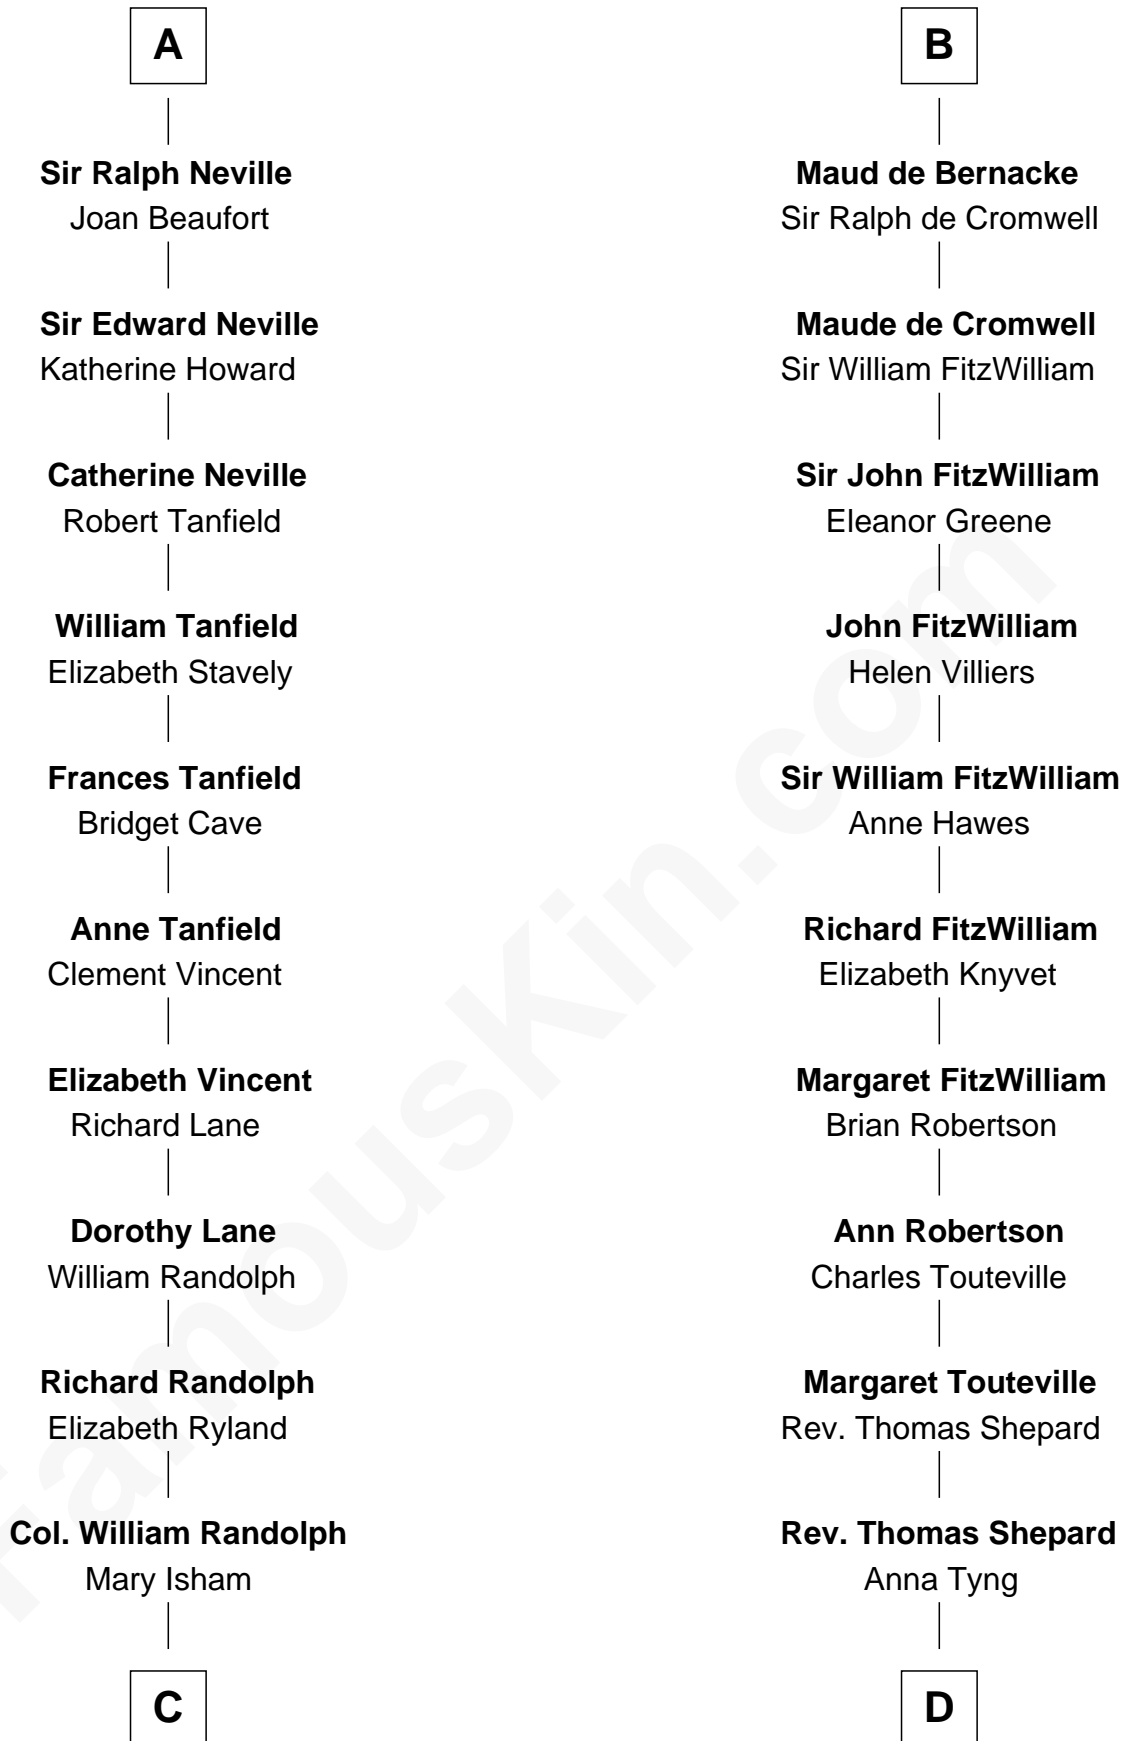

FamousKin.com Relationship Chart of

John Marshall

4th Chief Justice of the U.S. Supreme Court

20th cousin of

Abigail (Smith) Adams

First Lady of President John Adams

Sir Ranulf de Gernons

Maud of Gloucester