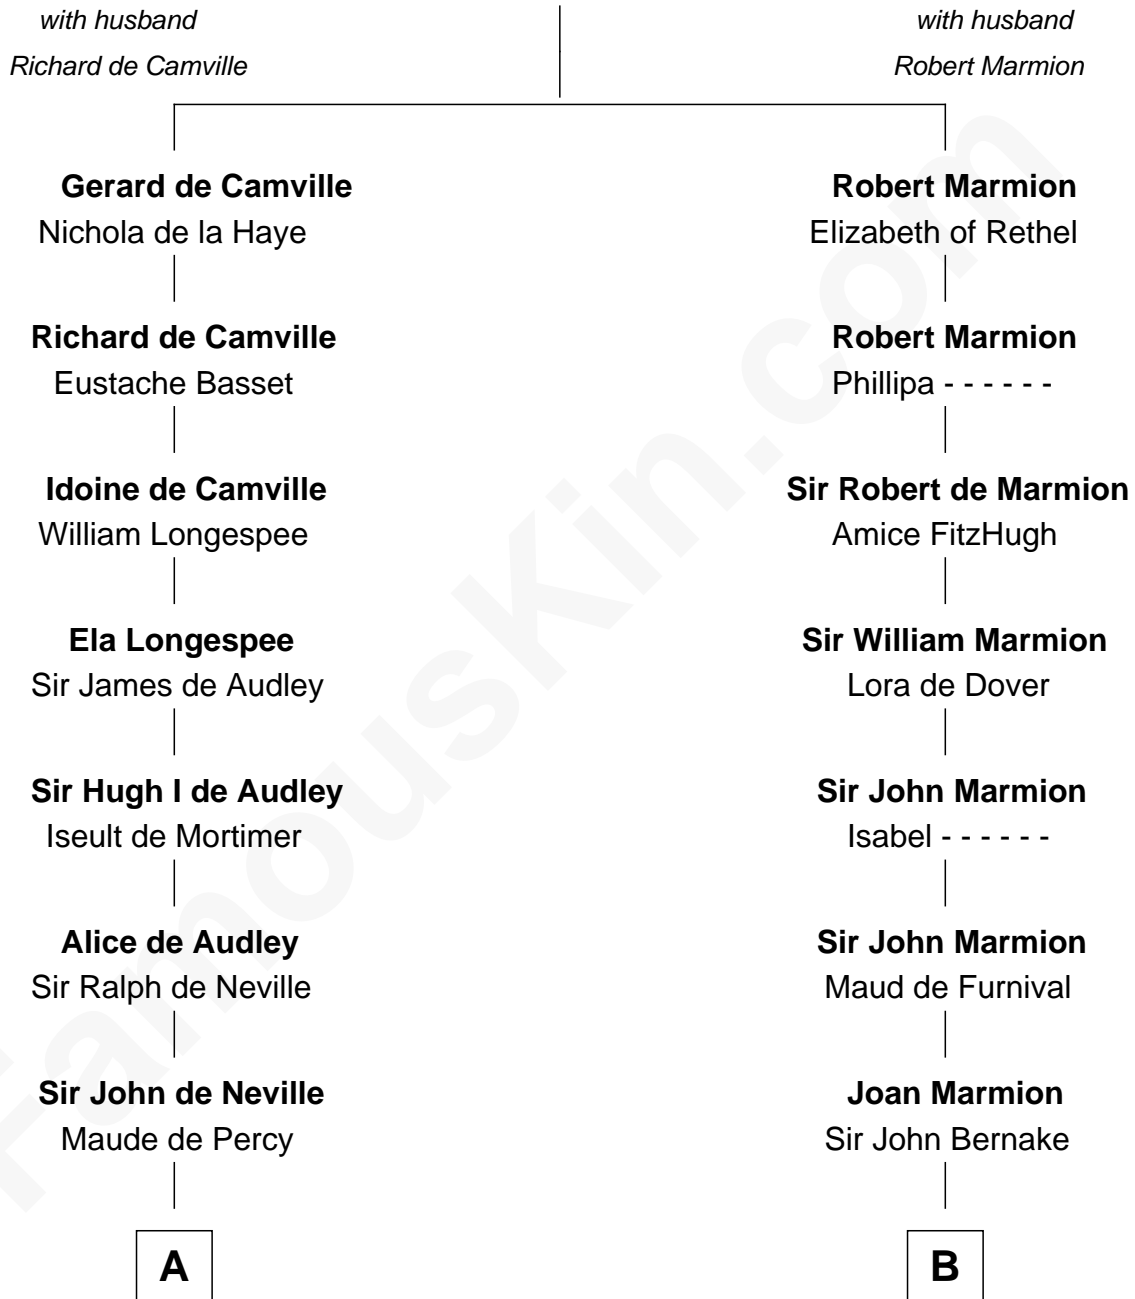

FamousKin.com Relationship Chart of

John Marshall

4th Chief Justice of the U.S. Supreme Court

20th cousin of

Abigail (Smith) Adams

First Lady of President John Adams

Miliscent of Rethel

C

Thomas Randolph

----- Fleming

Mary Isham Randolph

Rev. James Keith

Mary Randolph Keith

Col. Thomas Marshall

John Marshall

U.S. Supreme Court Chief Justice