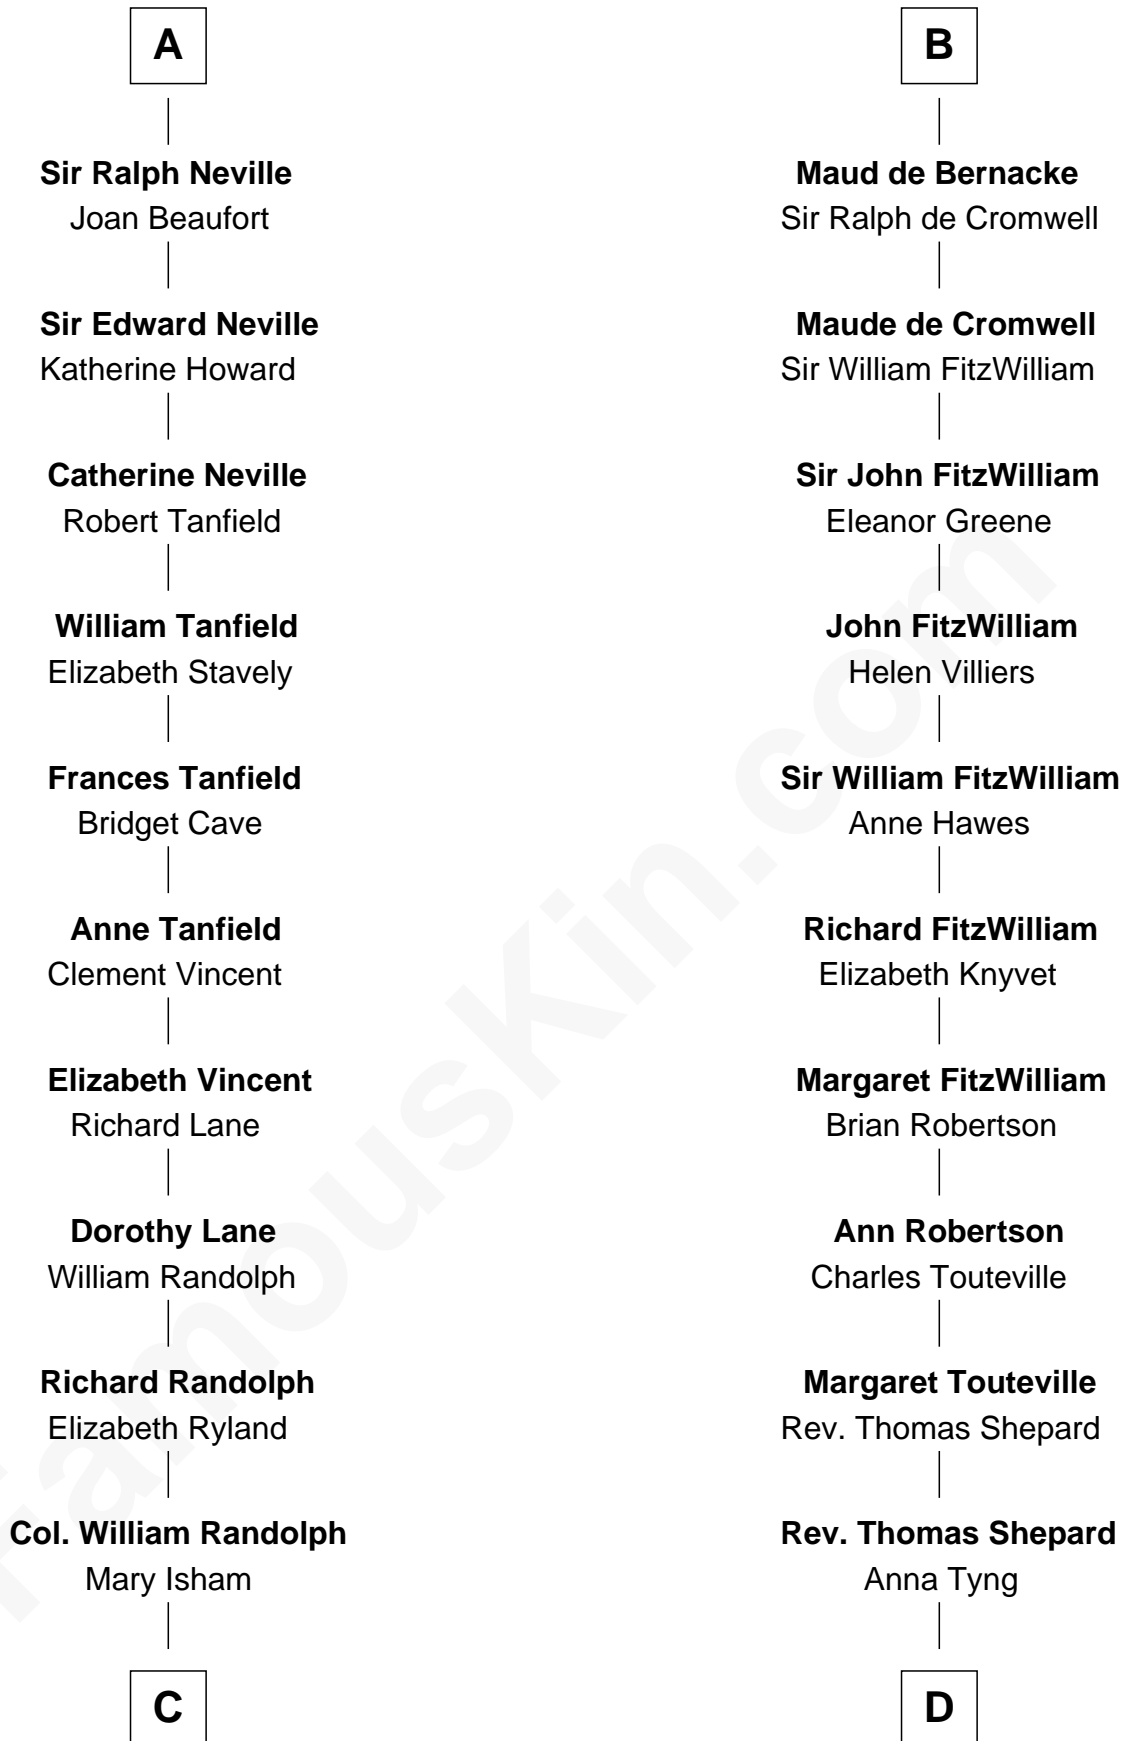

FamousKin.com Relationship Chart of

John Marshall

4th Chief Justice of the U.S. Supreme Court

20th cousin of

Abigail (Smith) Adams

First Lady of President John Adams

Miliscent of Rethel

C

Thomas Randolph

----- Fleming

Mary Isham Randolph

Rev. James Keith

Mary Randolph Keith

Col. Thomas Marshall

John Marshall

U.S. Supreme Court Chief Justice