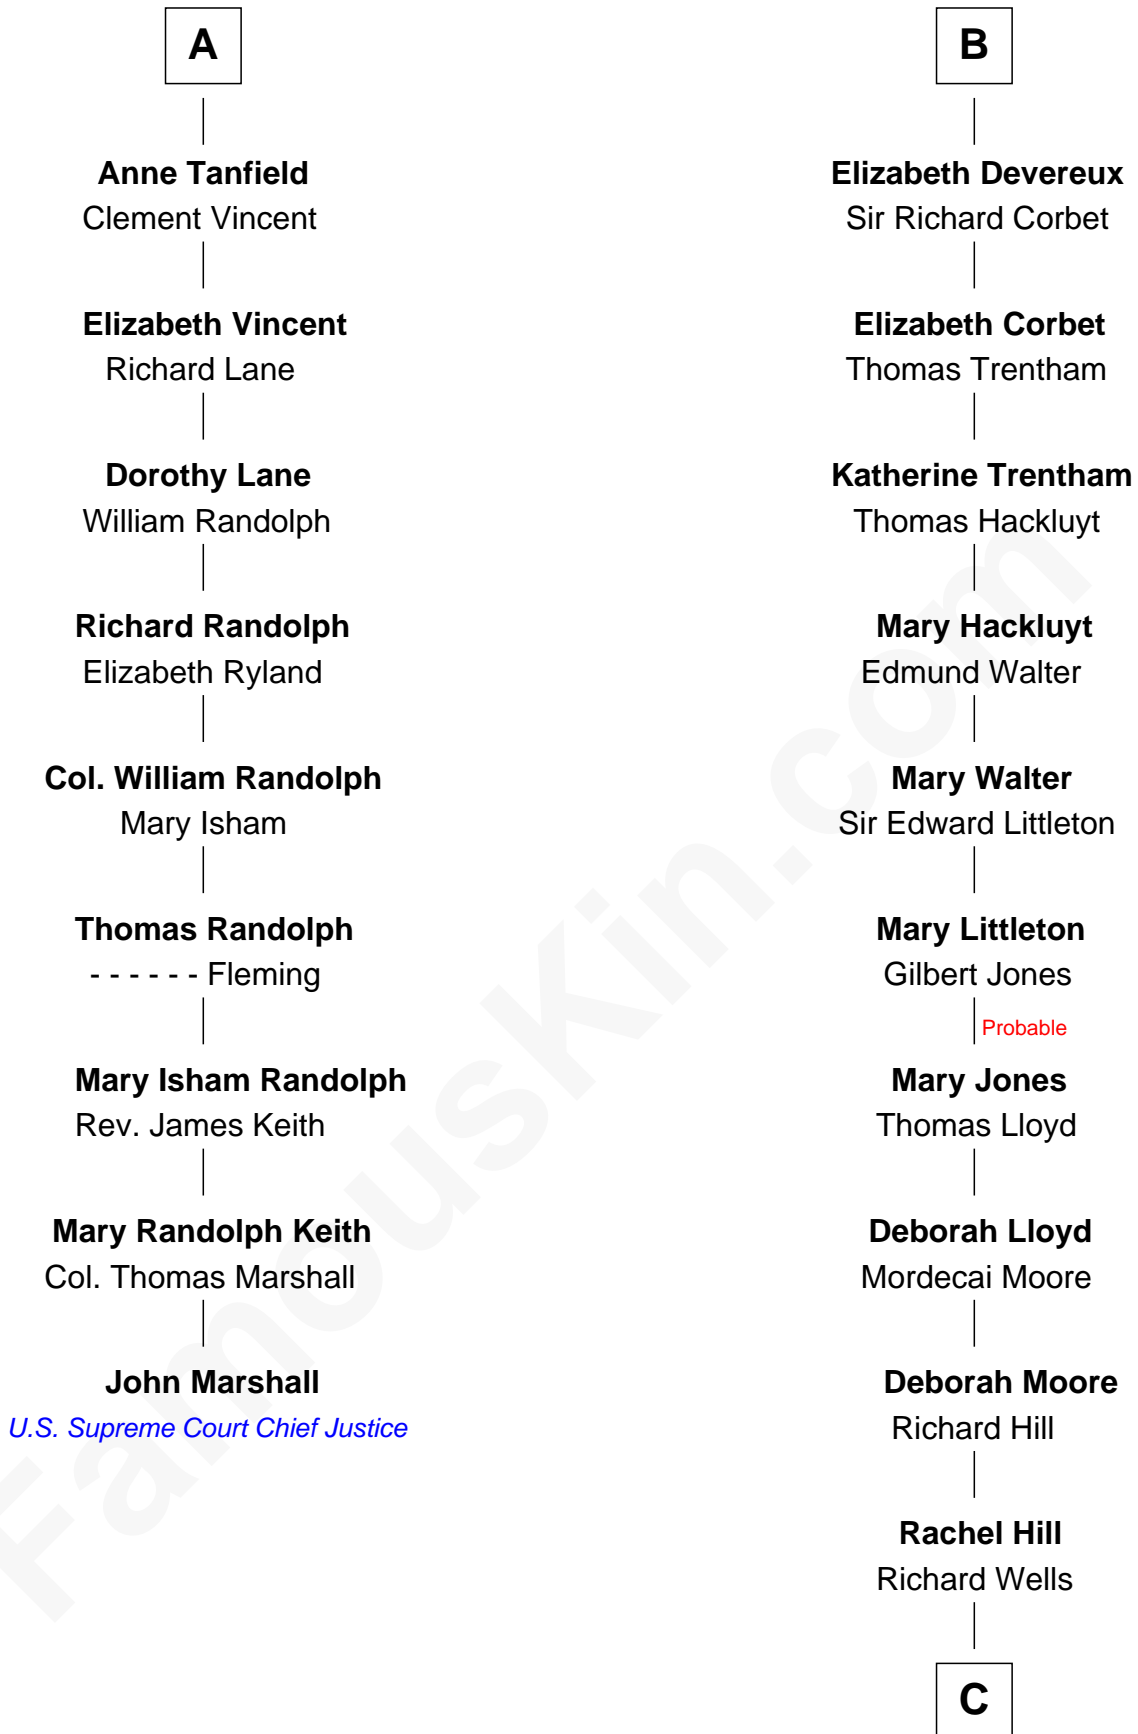

## Relationship Chart of

### John Marshall

4th Chief Justice of the U.S. Supreme Court

15th cousin 6 times removed of

### Orson Welles

Radio, Stage, and Movie Actor

#### Sir Hugh I de Audley

Iseult de Mortimer

**C**

**William Hill Wells**  
Elizabeth Dagworthy

**Henry Hill Welles**  
Mary Putnam

**Richard Jones Welles**  
Mary Blanche Head

**Richard Head Welles**  
Beatrice Ives