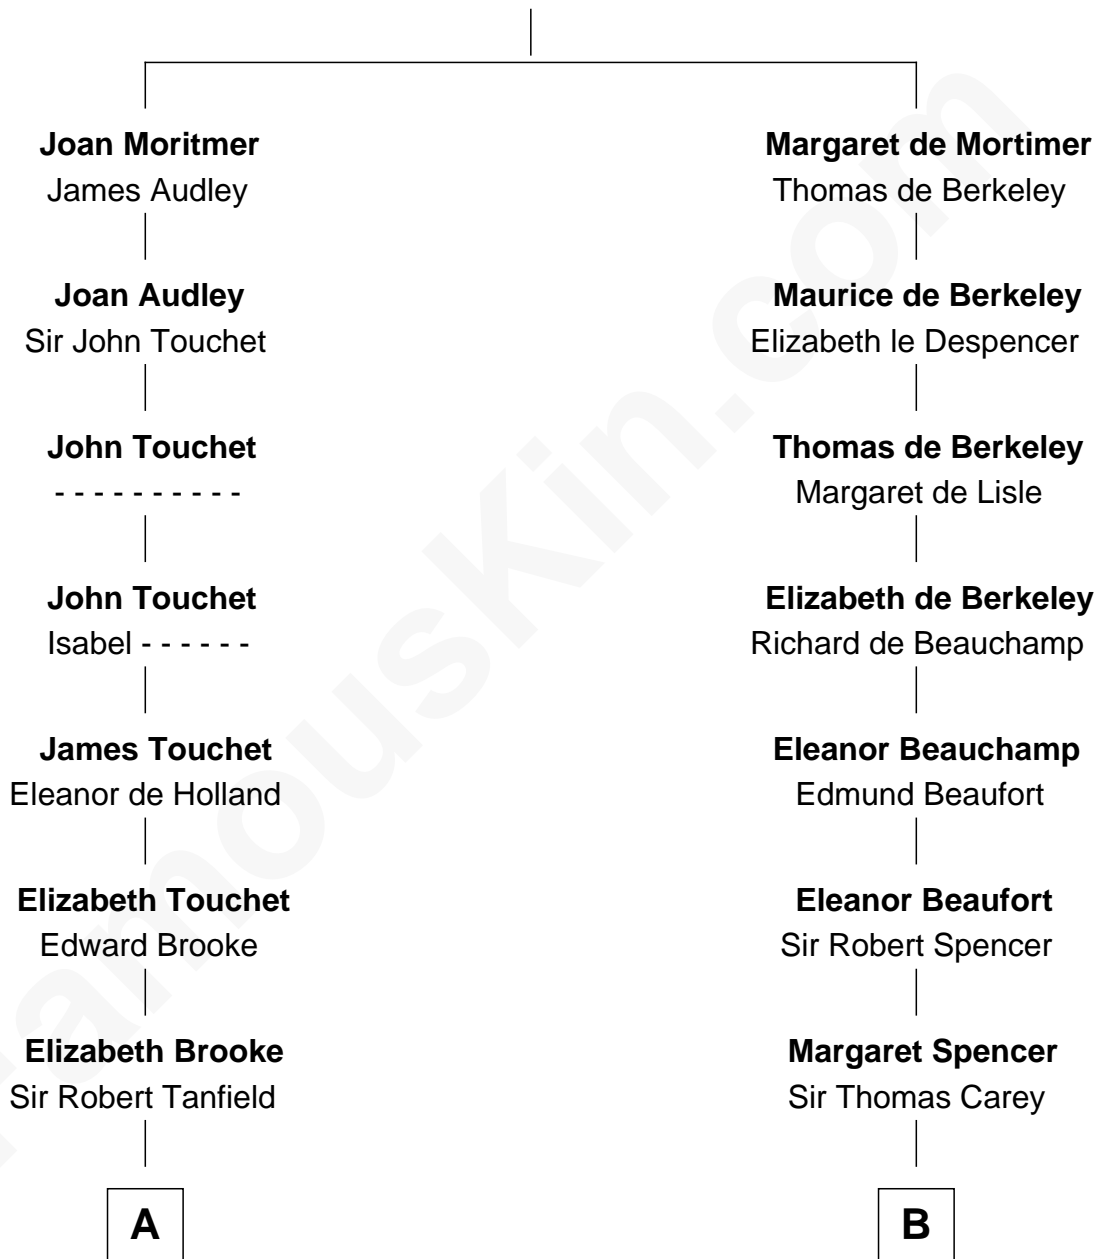

FamousKin.com Relationship Chart of

John Marshall

4th Chief Justice of the U.S. Supreme Court

17th cousin 1 time removed of

Charles Darwin

Theory of Evolution

Roger de Mortimer

Joan de Geneville

C

—
Mary Randolph Keith
Col. Thomas Marshall

—
John Marshall
U.S. Supreme Court Chief Justice

FamousKin.com