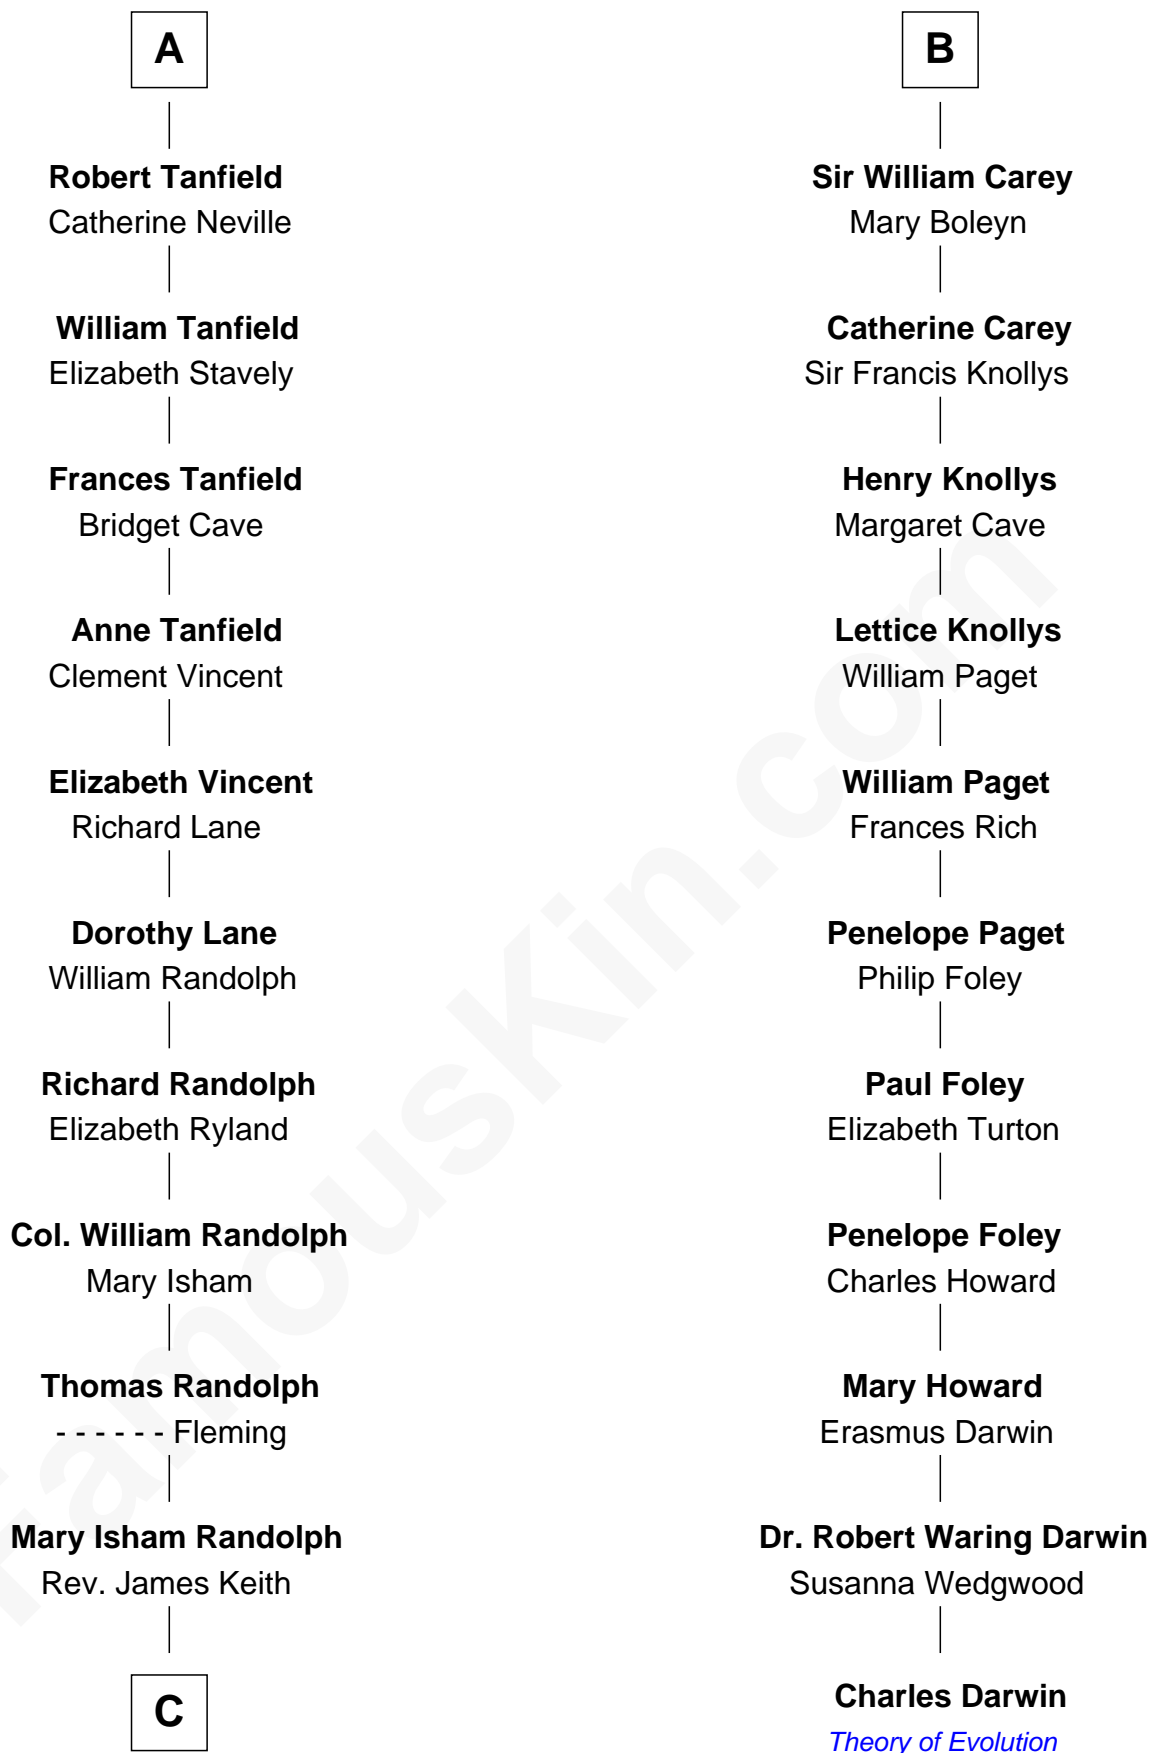

FamousKin.com Relationship Chart of

John Marshall

4th Chief Justice of the U.S. Supreme Court

17th cousin 1 time removed of

Charles Darwin

Theory of Evolution

Roger de Mortimer

Joan de Geneville

C

—
Mary Randolph Keith
Col. Thomas Marshall

—
John Marshall
U.S. Supreme Court Chief Justice

FamousKin.com