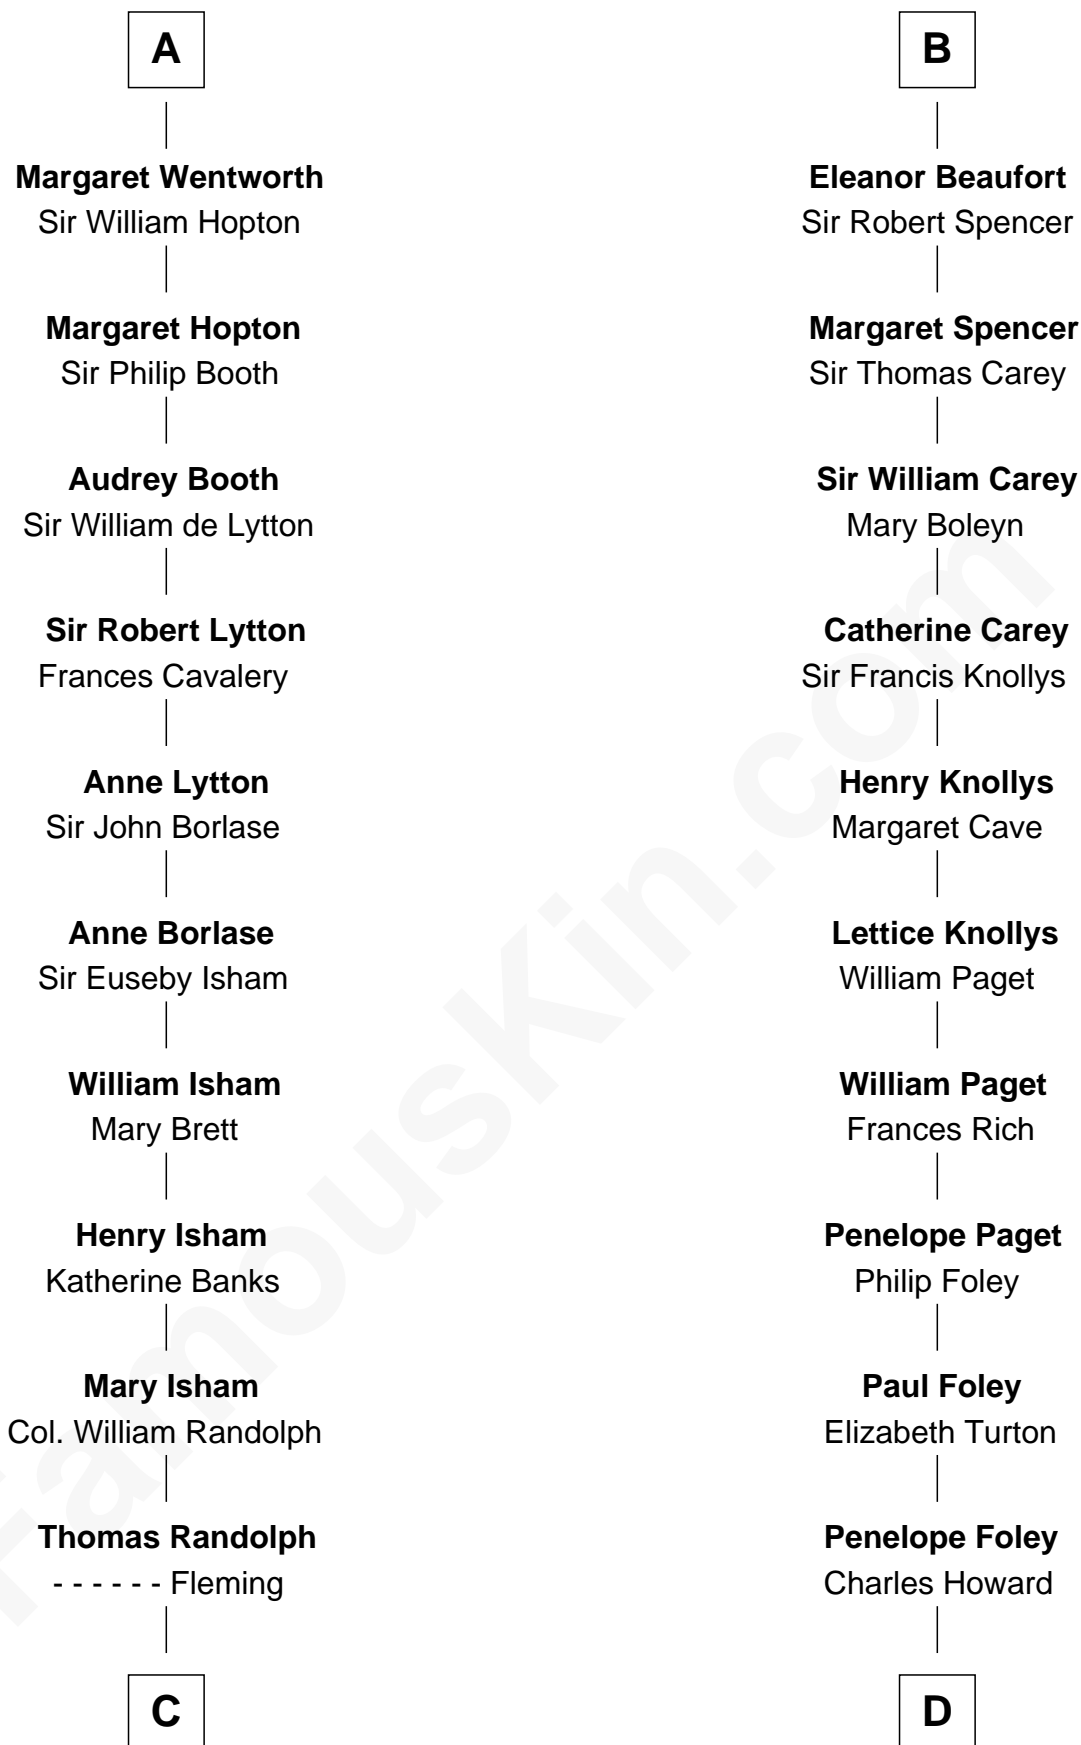

FamousKin.com Relationship Chart of

John Marshall

4th Chief Justice of the U.S. Supreme Court

19th cousin of

Charles Darwin

Theory of Evolution

Sir William de Ferrers

*with wife
Sibyl Marshal*

*with wife
Margaret de Quincy*

Isabel de Ferrers
Sir Reynold de Mohun

Joan de Ferrers
Sir Thomas de Berkeley

Isabel de Mohun
Sir Edmund Deincourt

Sir Maurice de Berkeley
Eve la Zouche

John Deincourt

Thomas de Berkeley
Margaret de Mortimer

Sir William Deincourt
Milicent la Zouche

Maurice de Berkeley
Elizabeth le Despencer

Margaret Deincourt
Sir Robert de Tibetot

Thomas de Berkeley
Margaret de Lisle

Elizabeth de Tibetot
Sir Philip le Despencer

Elizabeth de Berkeley
Richard de Beauchamp

Margery Despencer
Sir Roger Wentworth

Eleanor Beauchamp
Edmund Beaufort

A

B

FamousKin.com