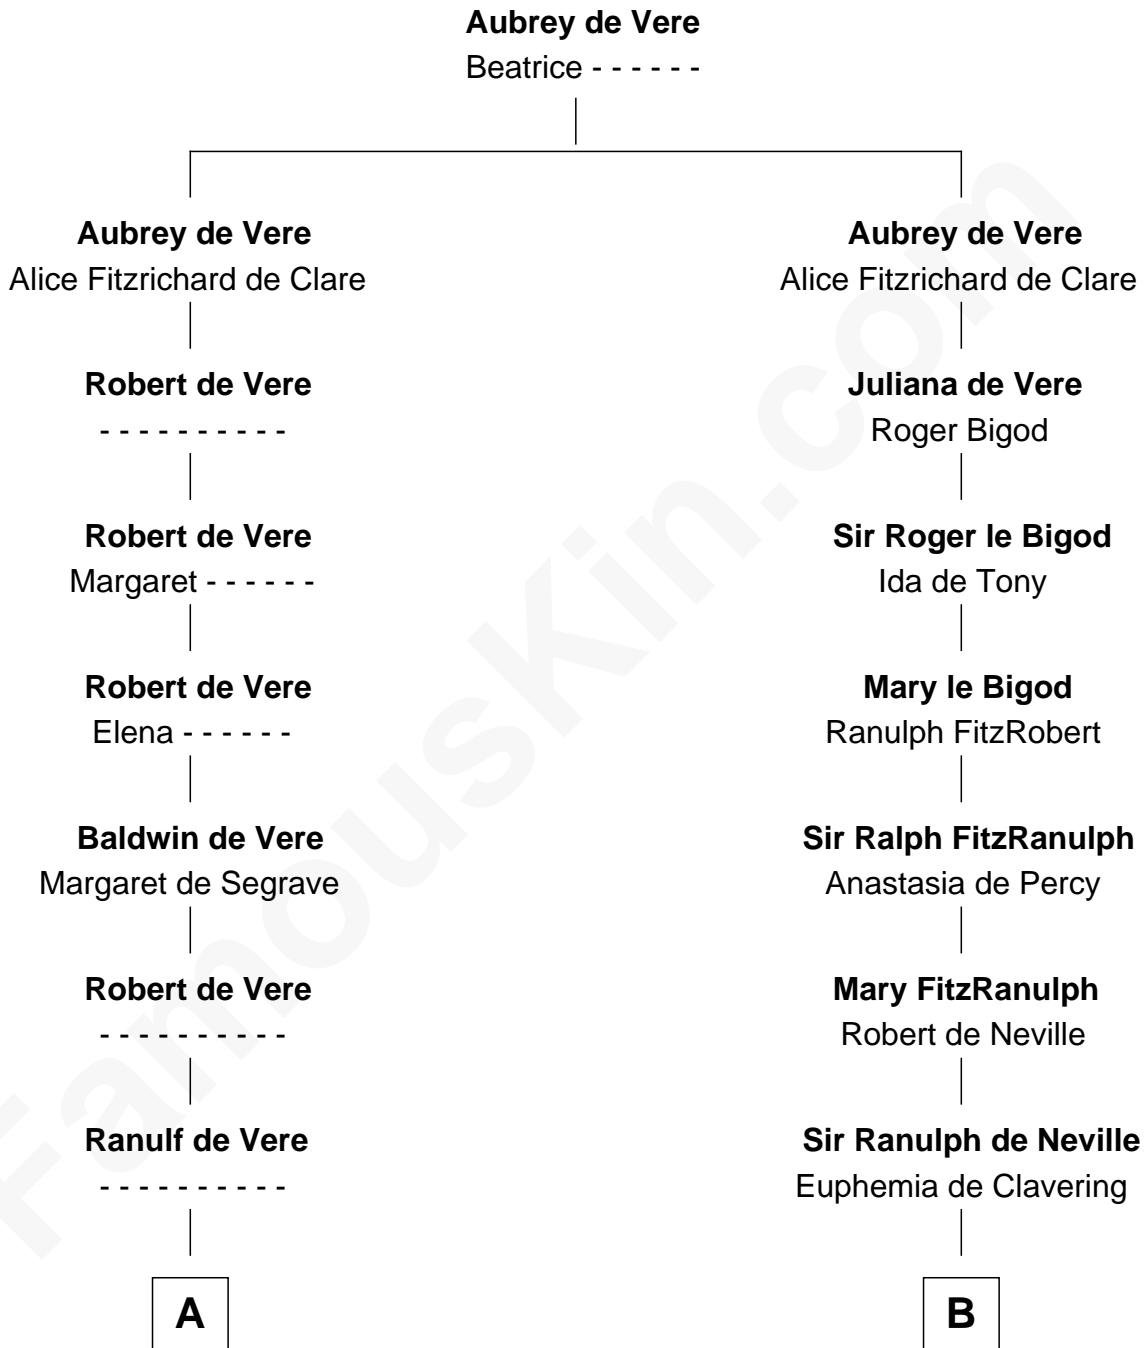

FamousKin.com

Relationship Chart of

John Marshall

4th Chief Justice of the U.S. Supreme Court

14th cousin 7 times removed of

Catherine Parr

6th Wife of King Henry VIII

C

—
Mary Isham
Col. William Randolph

—
Thomas Randolph
----- Fleming

—
Mary Isham Randolph
Rev. James Keith

—
Mary Randolph Keith
Col. Thomas Marshall

—
John Marshall
U.S. Supreme Court Chief Justice

FamousKin.com