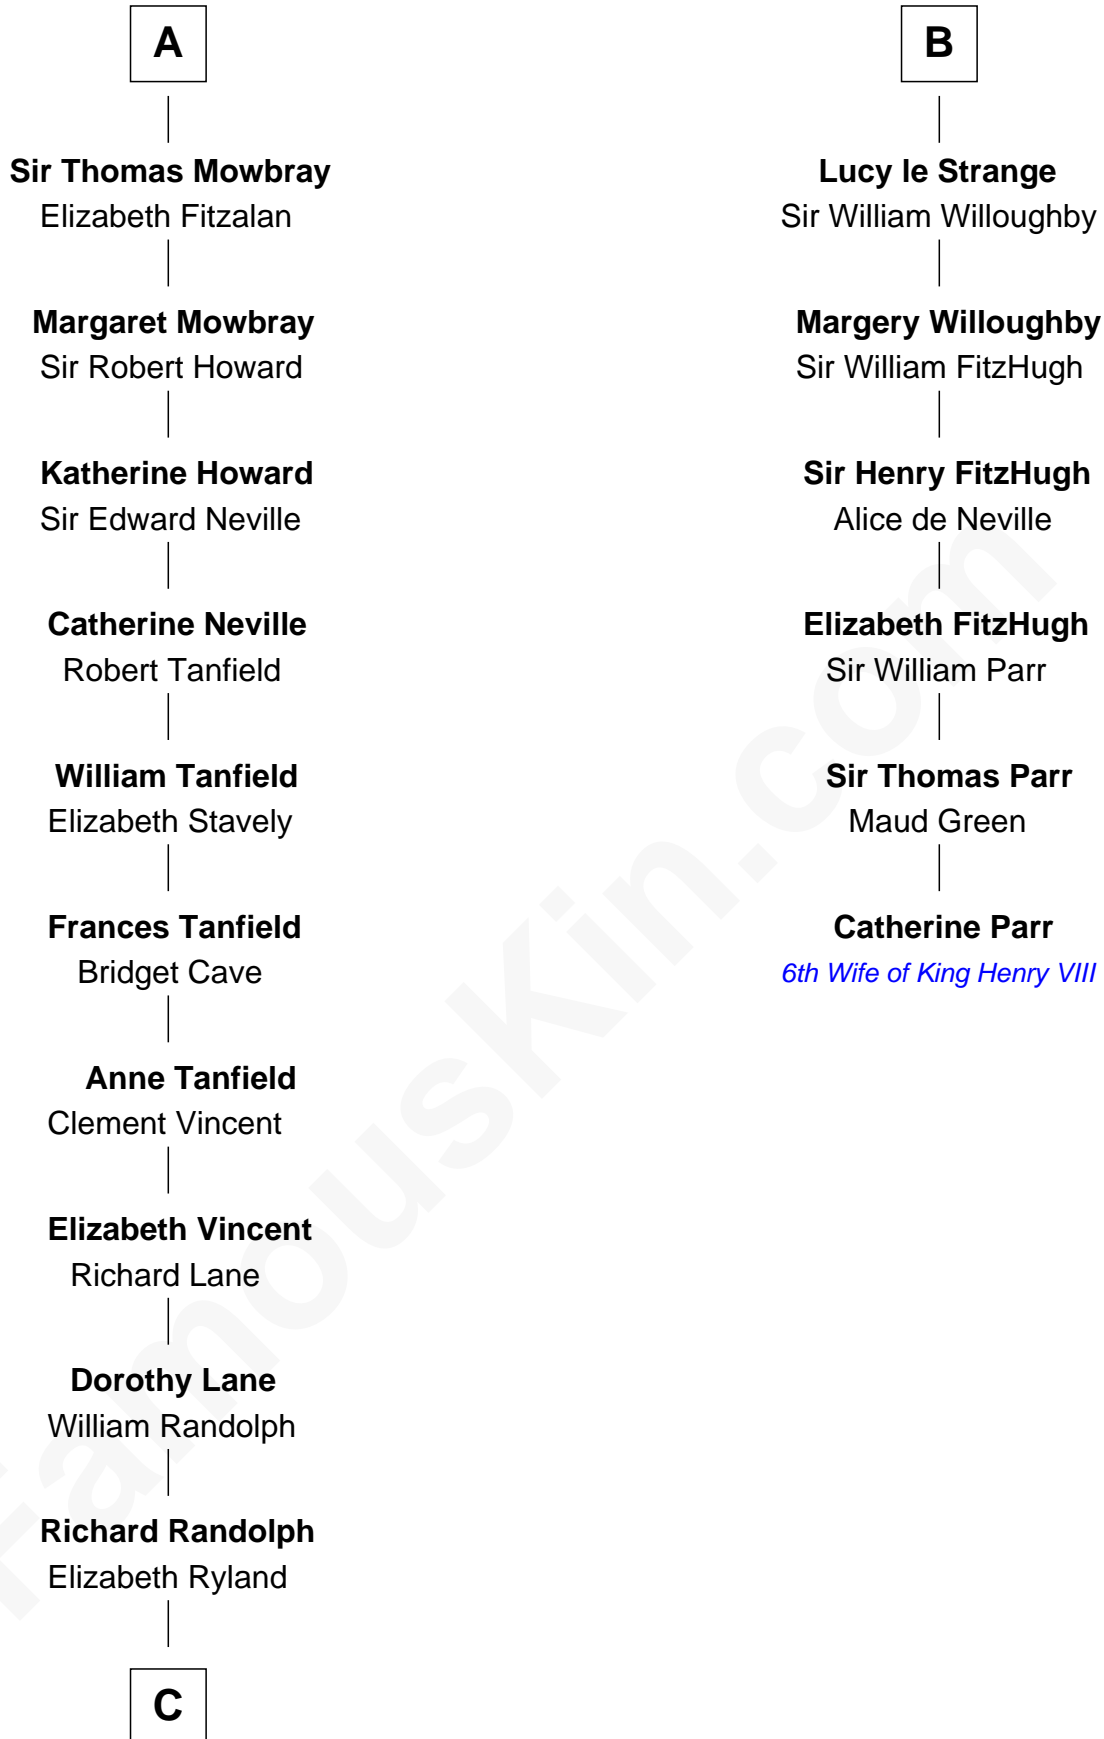

FamousKin.com
Relationship Chart of
John Marshall

4th Chief Justice of the U.S. Supreme Court

12th cousin 9 times removed of

Catherine Parr

6th Wife of King Henry VIII

Bertrade de Montfort

Hugh de Kevelioc

FamousKin.com