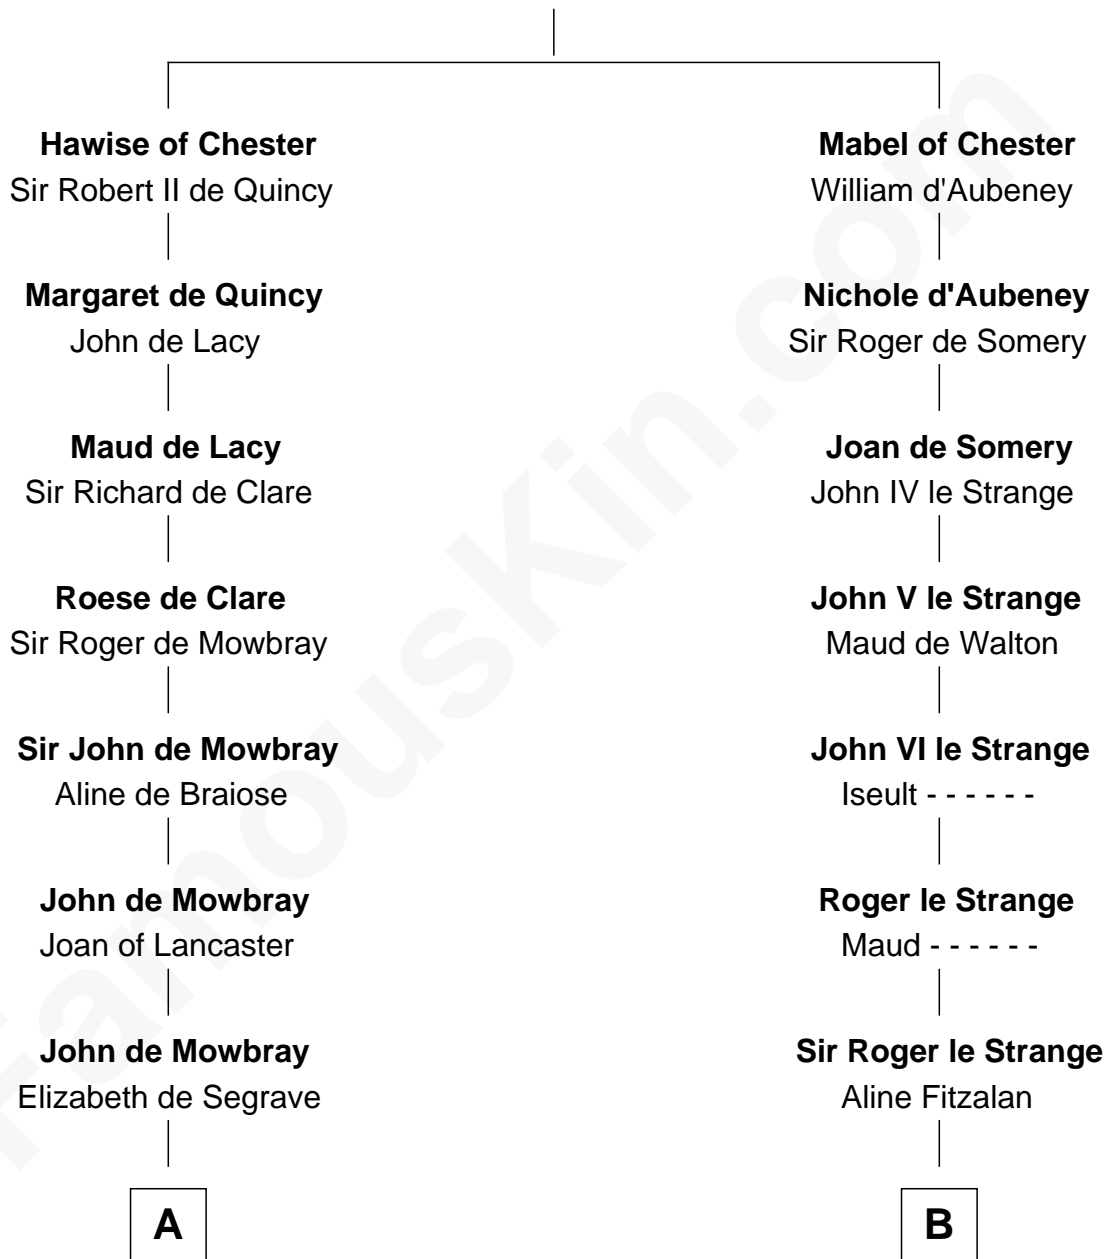

FamousKin.com
Relationship Chart of
John Marshall

4th Chief Justice of the U.S. Supreme Court

12th cousin 9 times removed of

Catherine Parr

6th Wife of King Henry VIII

Bertrade de Montfort

Hugh de Kevelioc

FamousKin.com