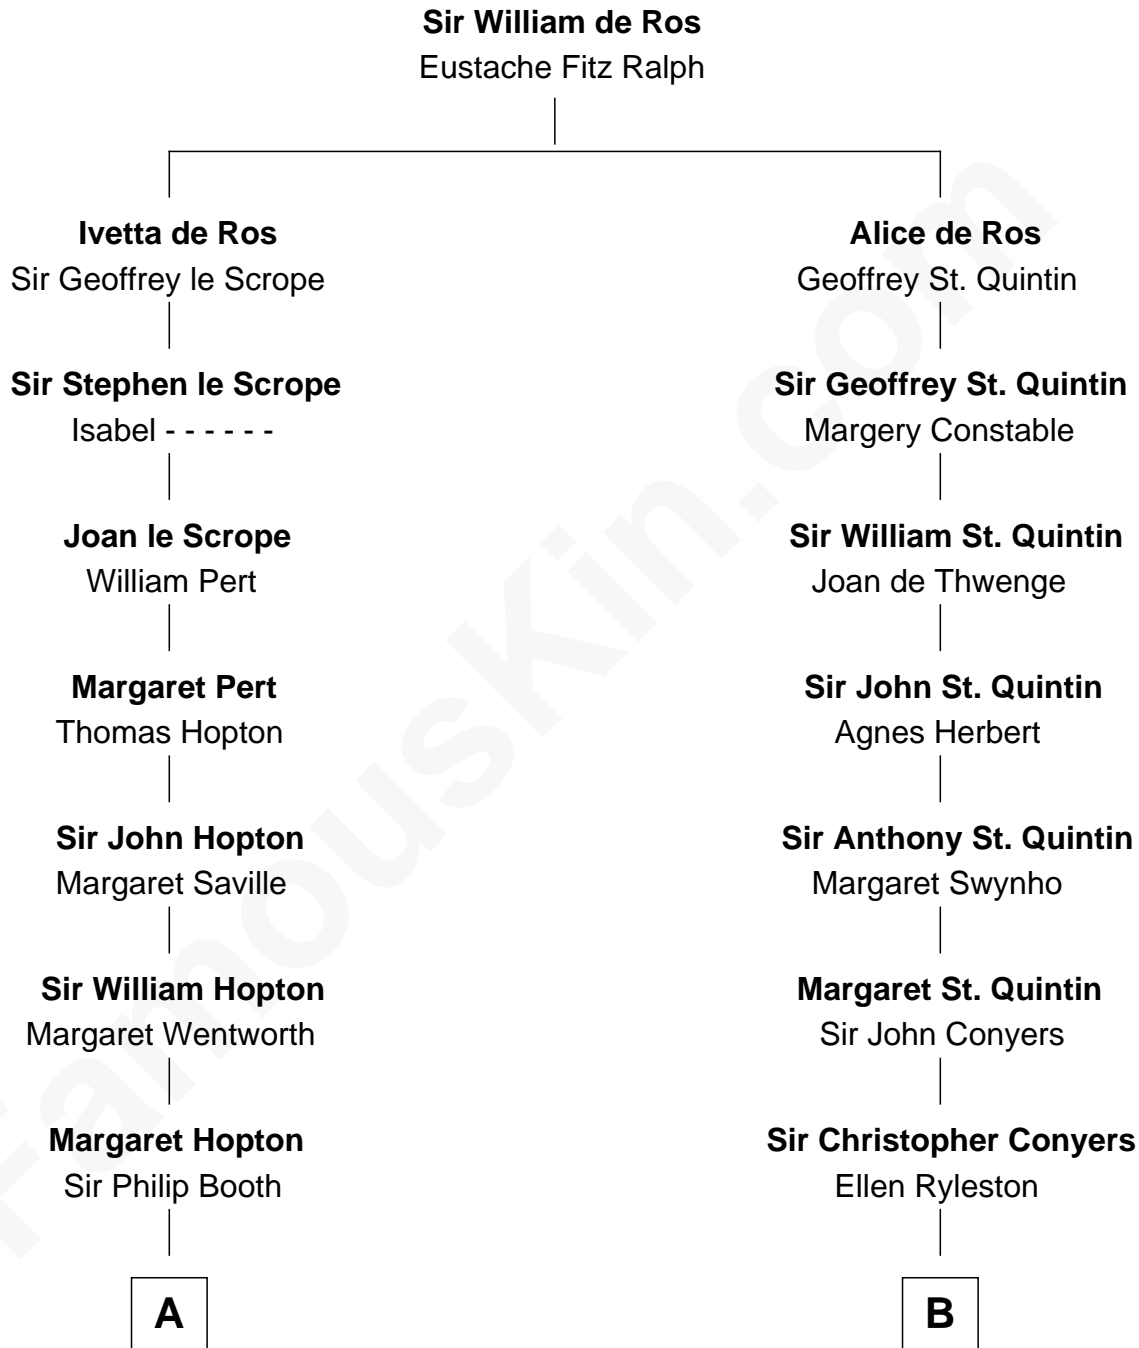

## Relationship Chart of

### John Marshall

4th Chief Justice of the U.S. Supreme Court

17th cousin 1 time removed of

**General James Longstreet**

Confederate Army - U.S. Civil War

C

James Longstreet

Mary Anna Dent