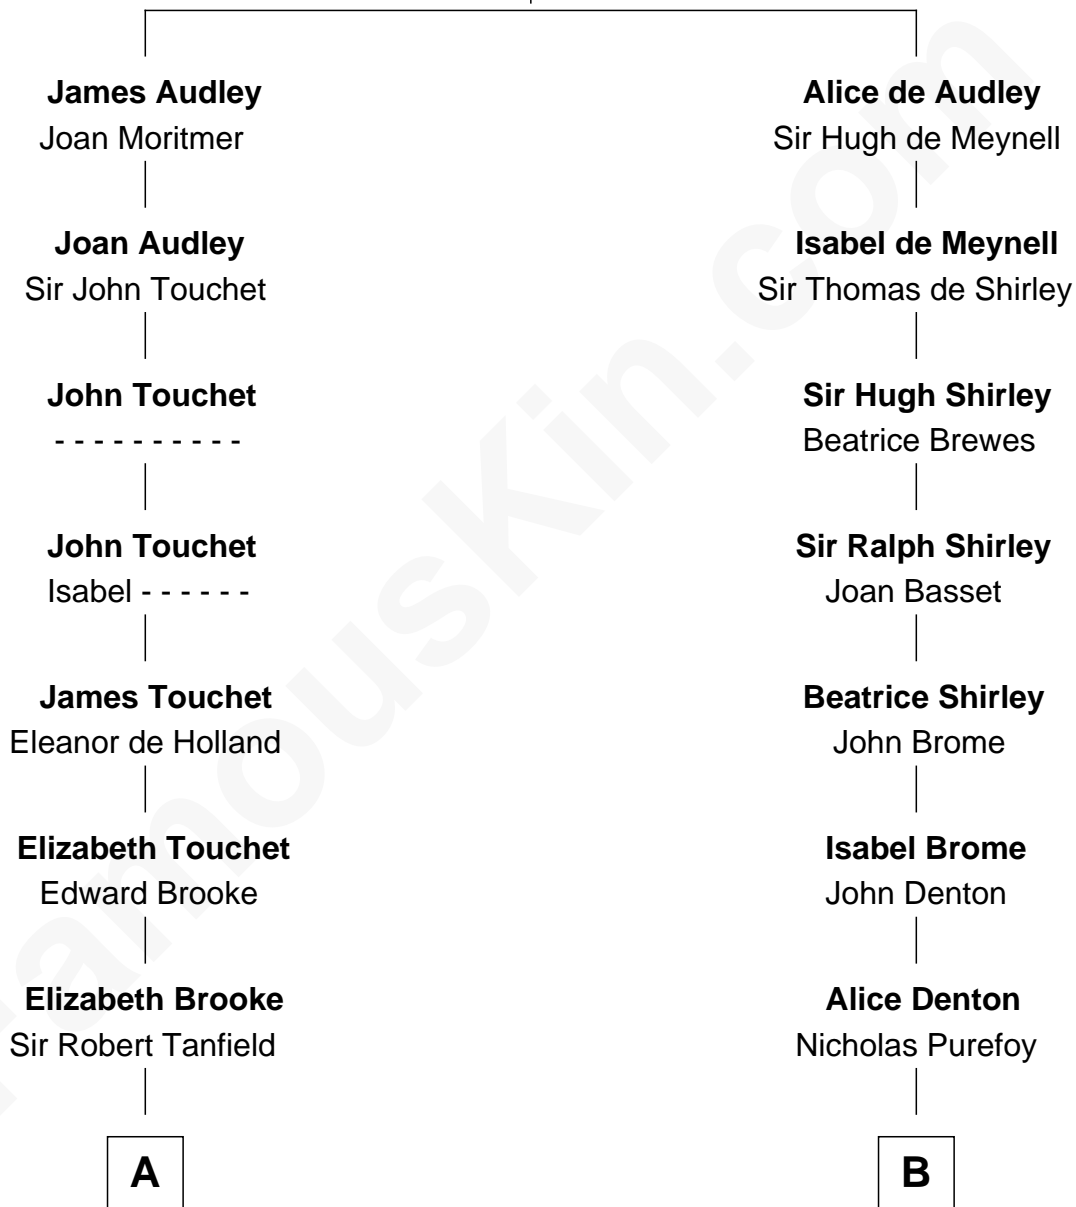

FamousKin.com

Relationship Chart of

John Marshall

4th Chief Justice of the U.S. Supreme Court

18th cousin 1 time removed of

John Kerry

68th U.S. Secretary of State

Sir Nicholas Audley

Joan Martin

C

Mary Randolph Keith
Col. Thomas Marshall

John Marshall
U.S. Supreme Court Chief Justice

D

Margaret Tyndal Winthrop
James Grant Forbes

Rosemary Isabel Forbes
Richard John Kerry

John Kerry
68th U.S. Secretary of State