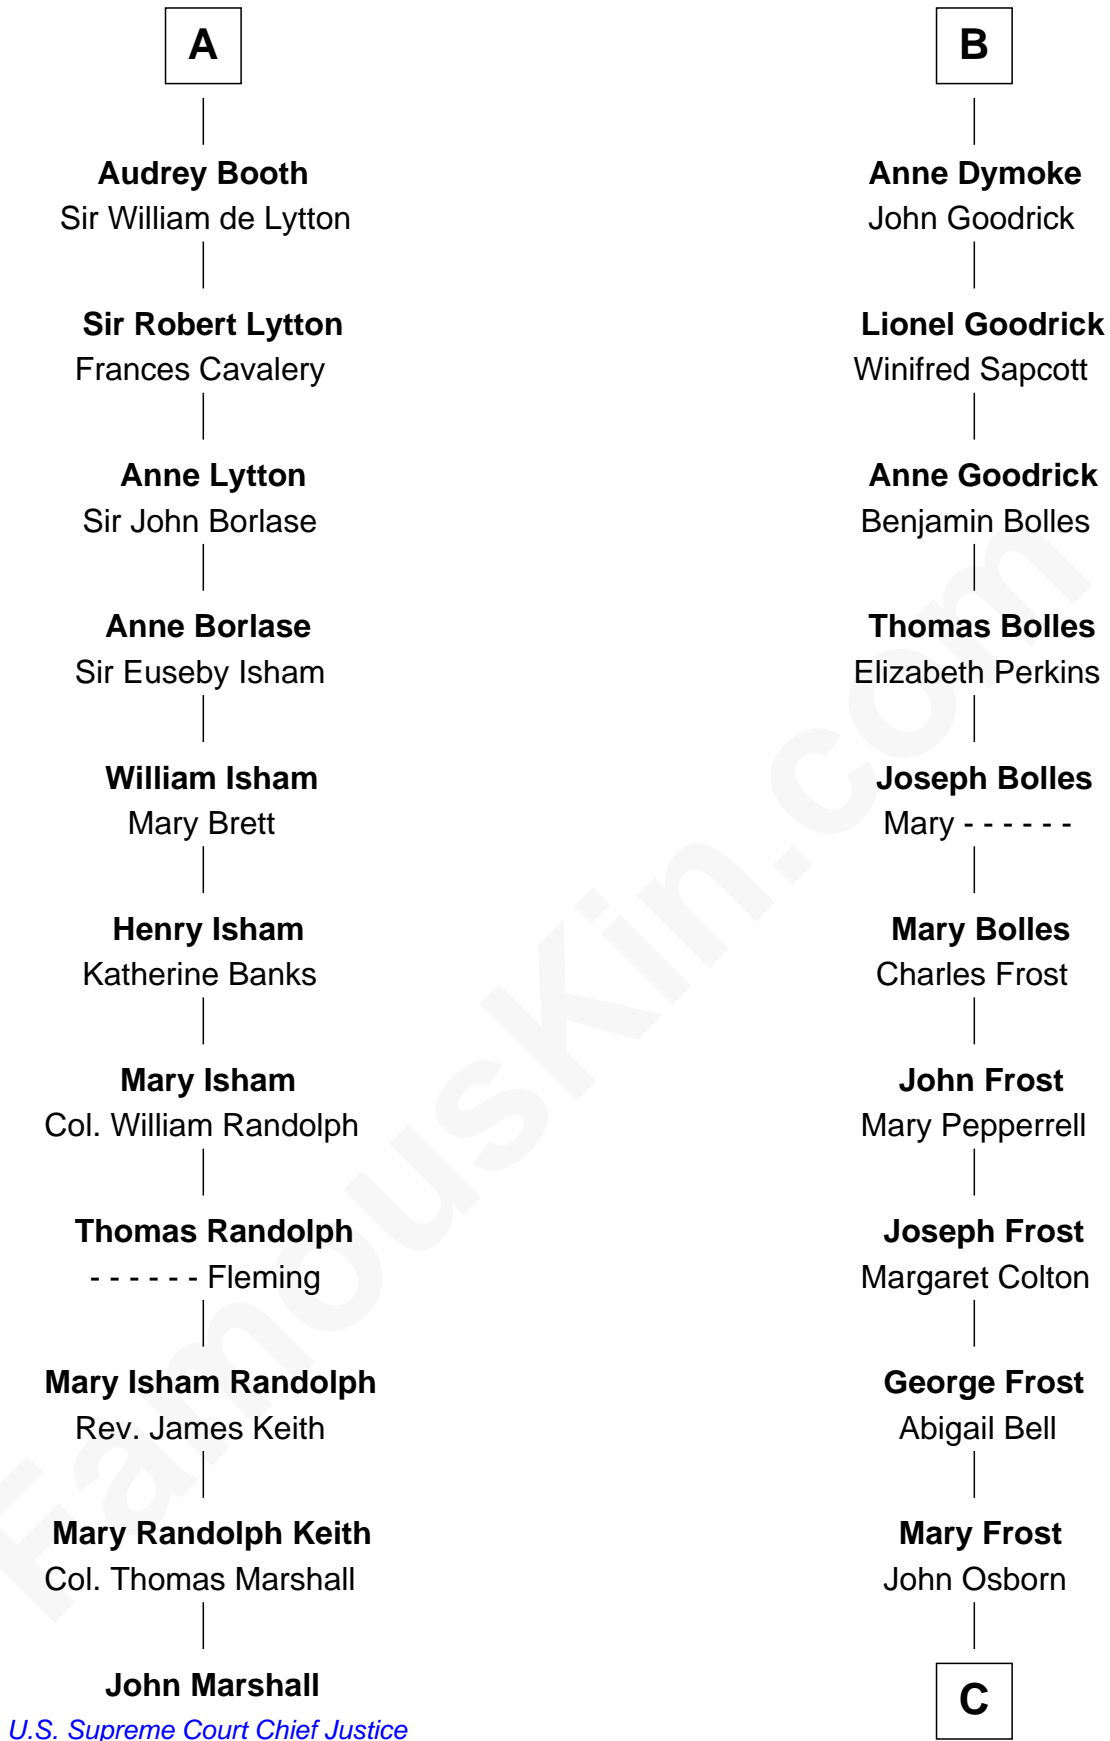

FamousKin.com

Relationship Chart of

John Marshall

4th Chief Justice of the U.S. Supreme Court

17th cousin 4 times removed of

Lucille Ball

TV Actress - "I Love Lucy"

C

Sally Bennet Osborn

Newman Durrell

George Osborn Durrell

Anne Jane Jewell

Nellie Rebecca Durrell

Jasper Clinton Ball

Henry Durrell Ball

Desiree Evelyn Hunt