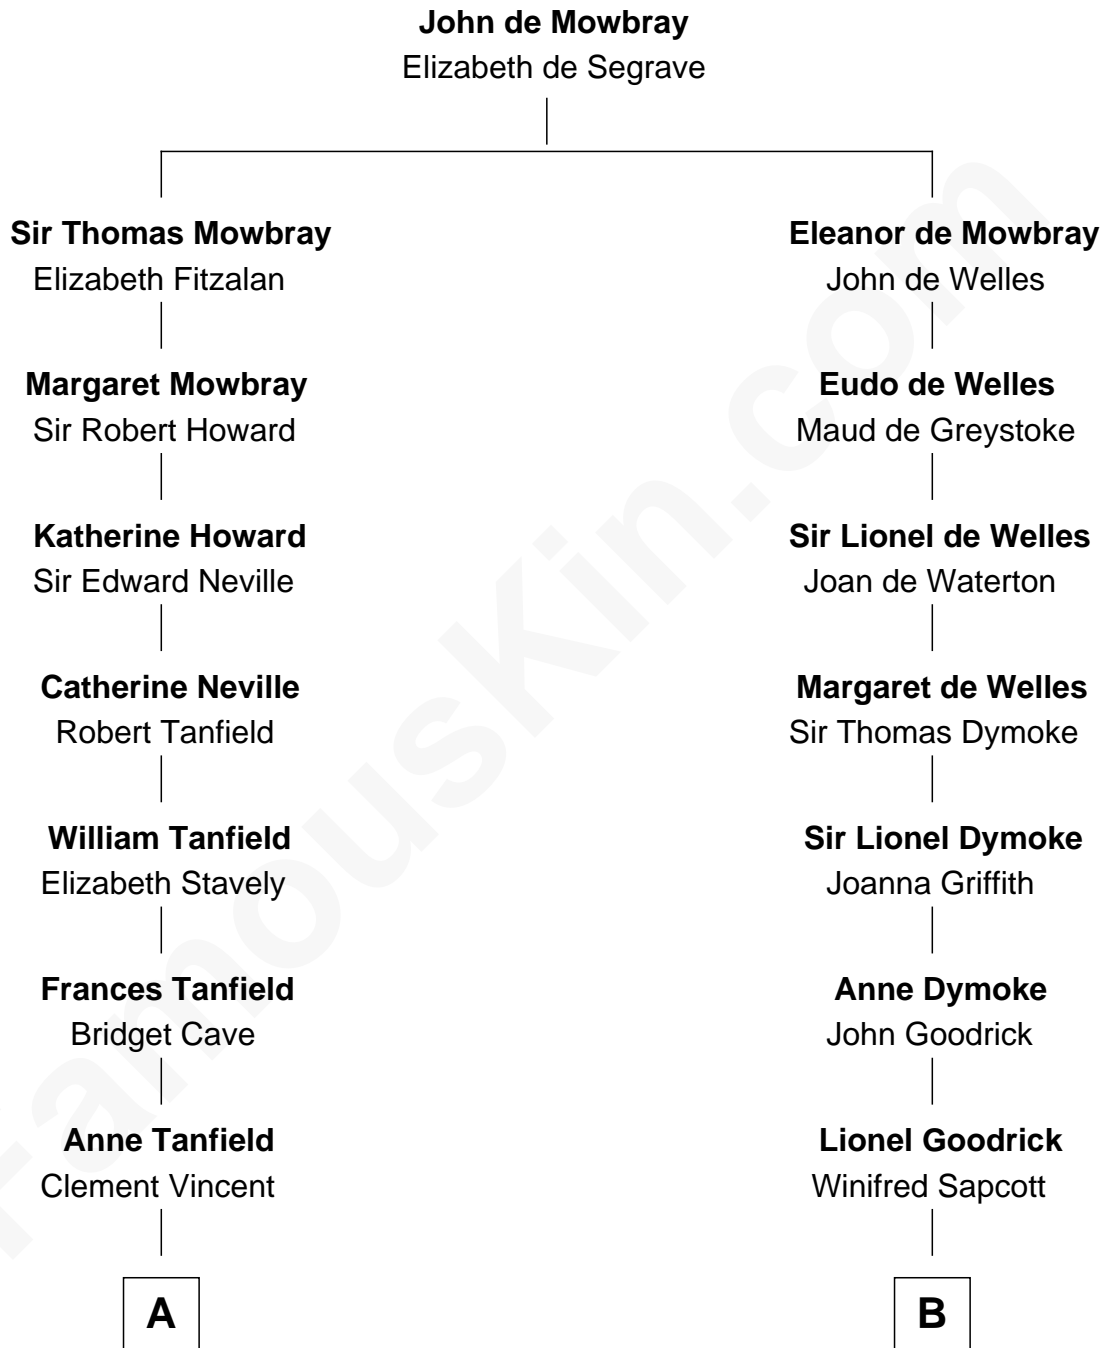

FamousKin.com

Relationship Chart of

John Marshall

4th Chief Justice of the U.S. Supreme Court

14th cousin 5 times removed of

Lucille Ball

TV Actress - "I Love Lucy"

C

Nellie Rebecca Durrell

Jasper Clinton Ball

Henry Durrell Ball

Desiree Evelyn Hunt

Lucille Ball

TV Actress - "I Love Lucy"

FamousKin.com