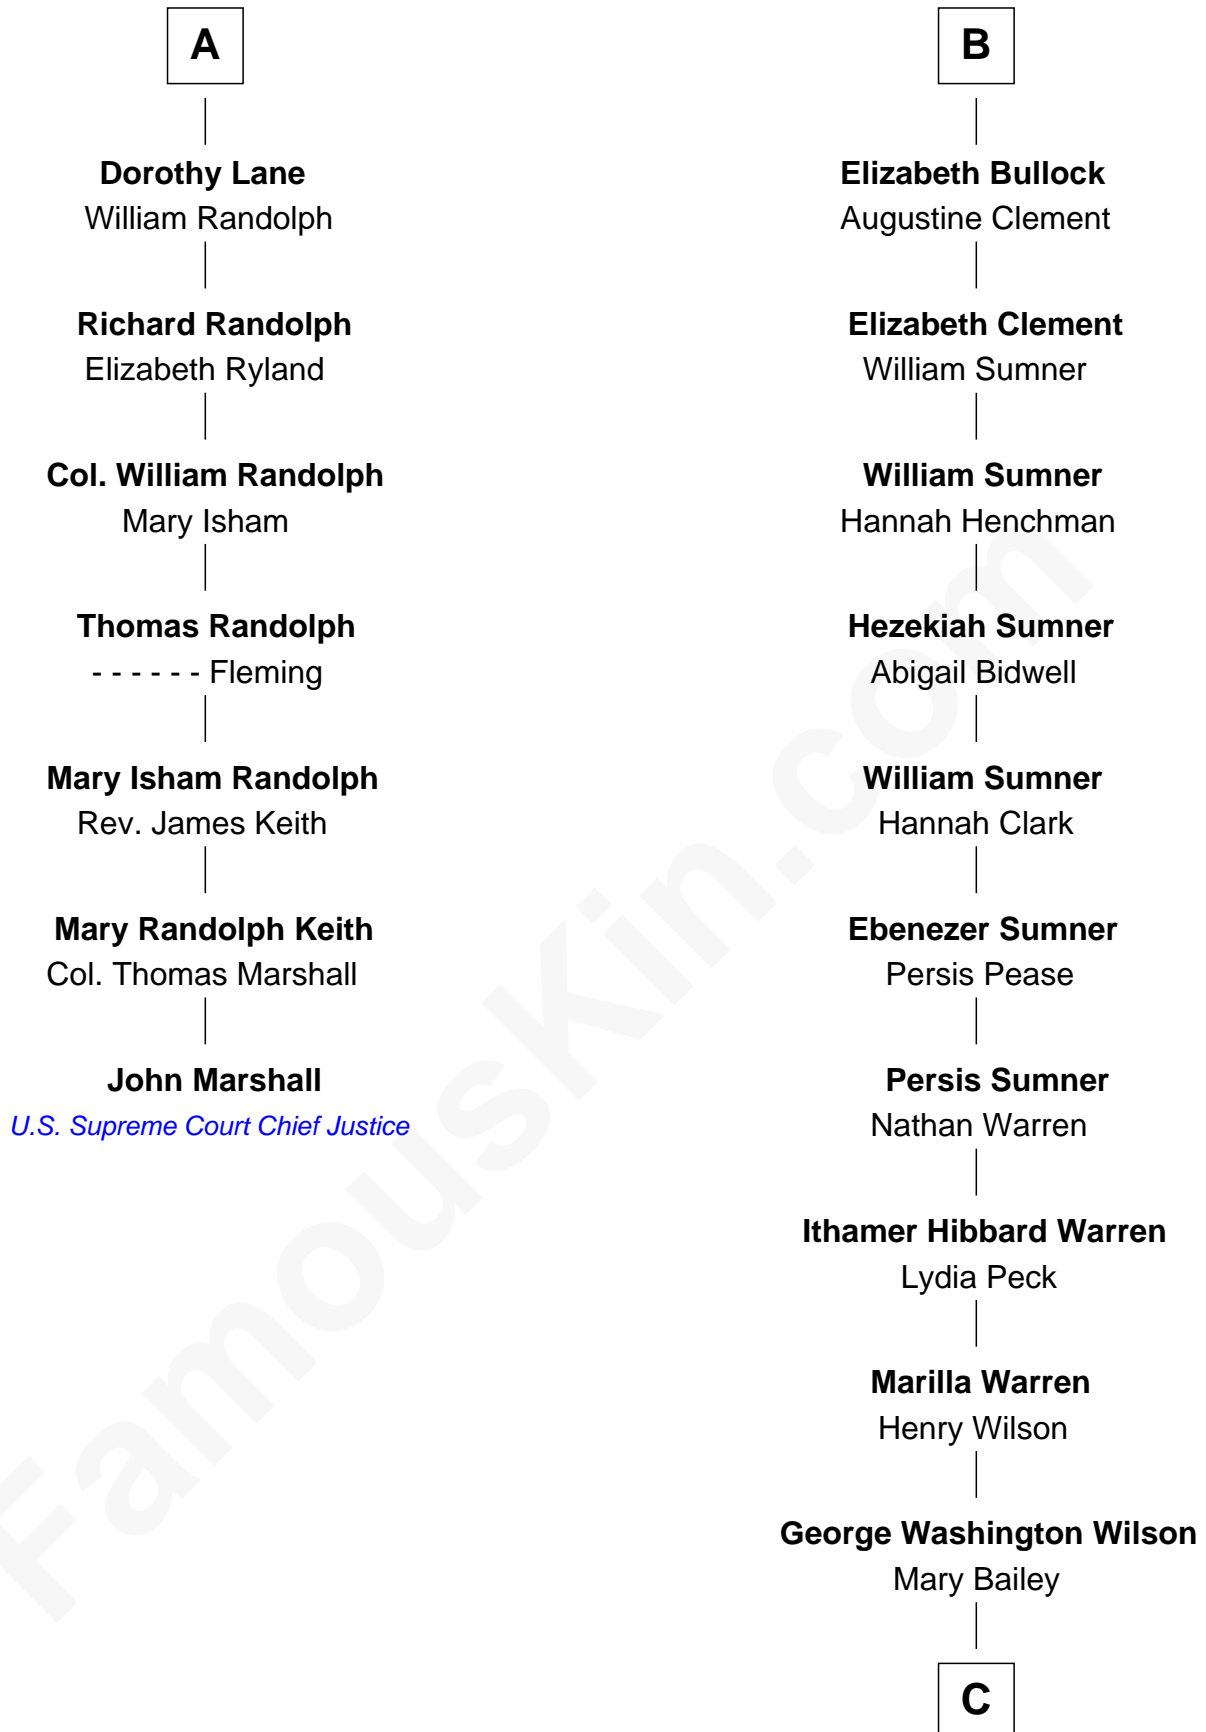

FamousKin.com

Relationship Chart of

John Marshall

4th Chief Justice of the U.S. Supreme Court

13th cousin 7 times removed of

Dennis Wilson

Co-Founder of The Beach Boys

C

|
William Henry Wilson

Alta Lenora Chitwood

|
William Coral Wilson

Edith Sophia Sthole

|
Murray Gage Wilson

Audree Neva Korthof

|
Dennis Wilson

Co-Founder of The Beach Boys