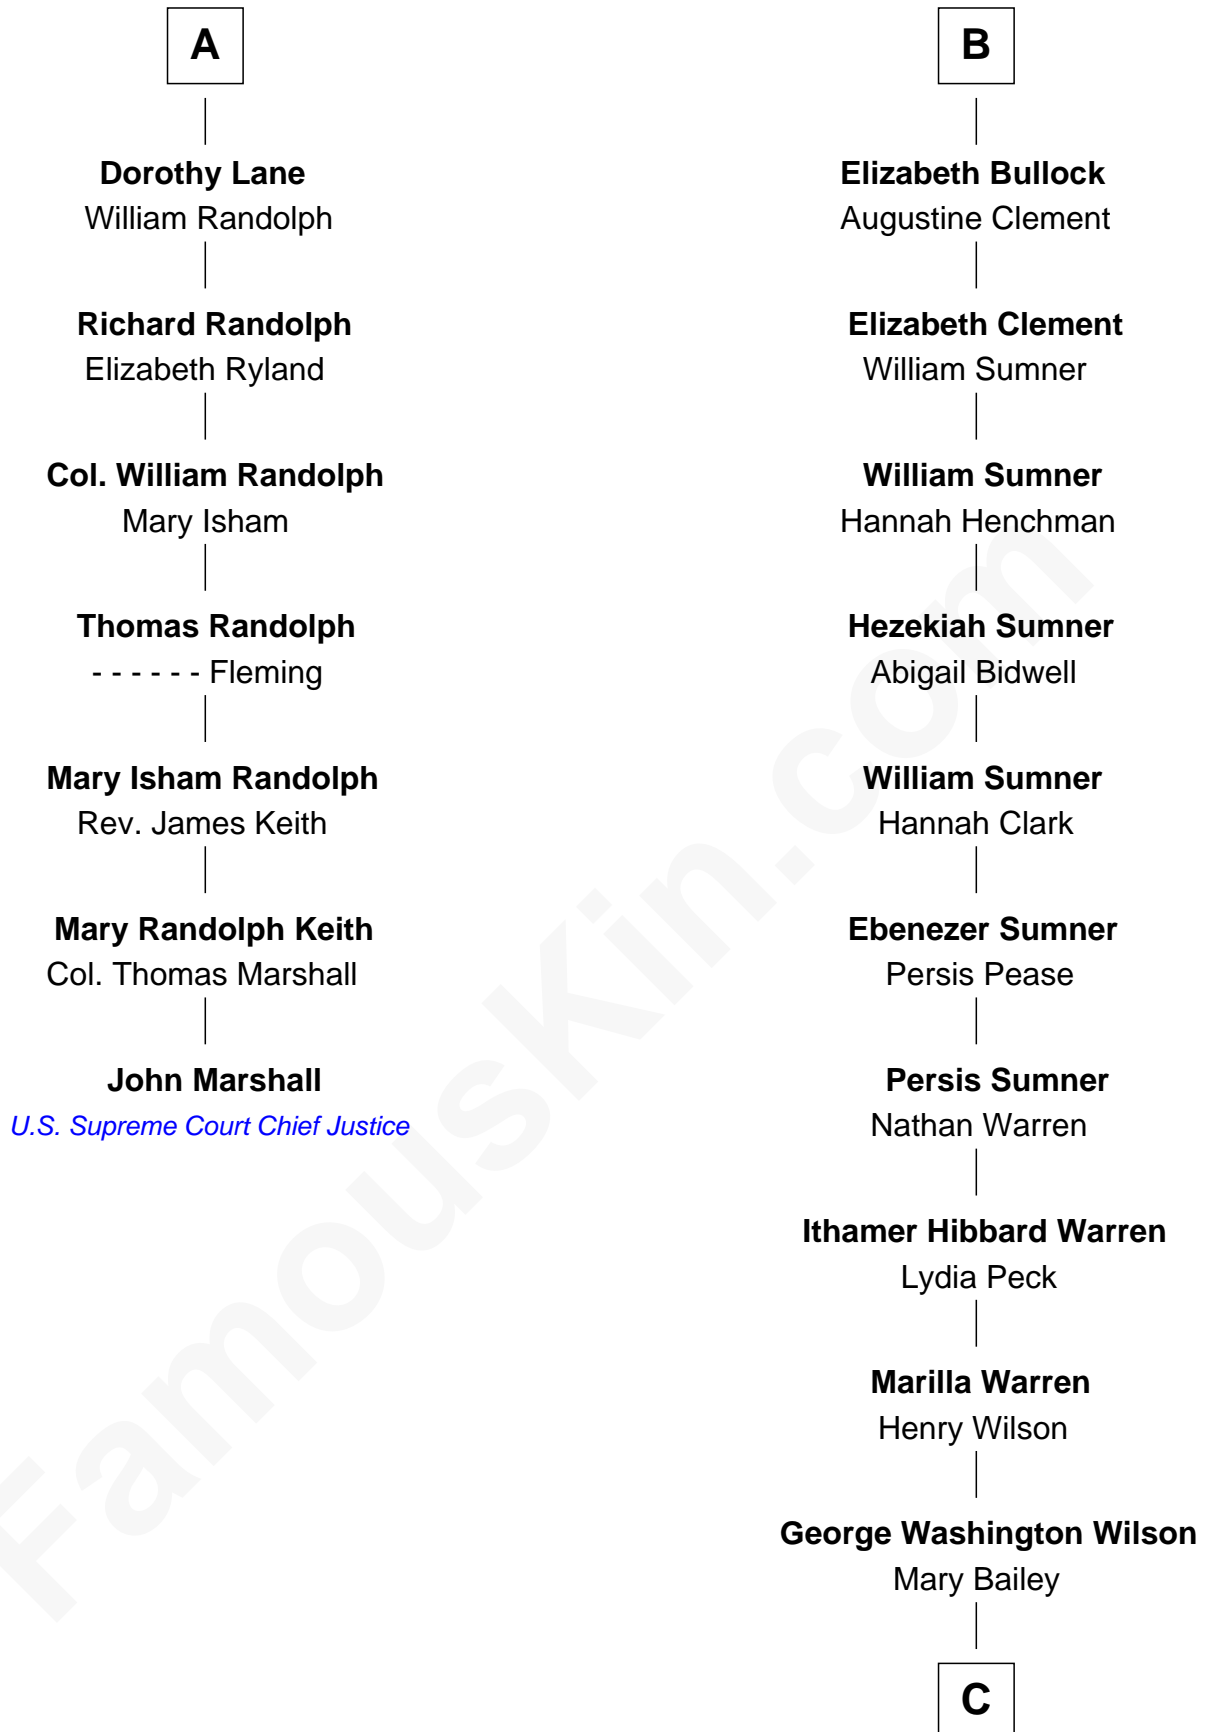

FamousKin.com

Relationship Chart of

John Marshall

4th Chief Justice of the U.S. Supreme Court

13th cousin 7 times removed of

Carl Wilson

Co-Founder of The Beach Boys

Sir John Howard

Joan de Vere
Sir William Norreys

William Tanfield
Elizabeth Stavely

Margaret Norreys
Gilbert Bullock

Frances Tanfield
Bridget Cave

Thomas Bullock
Alice Kingsmill

Anne Tanfield
Clement Vincent

Richard Bullock
Alice Berrington

Elizabeth Vincent
Richard Lane

William Bullock

A

B

C

William Henry Wilson

Alta Lenora Chitwood

William Coral Wilson