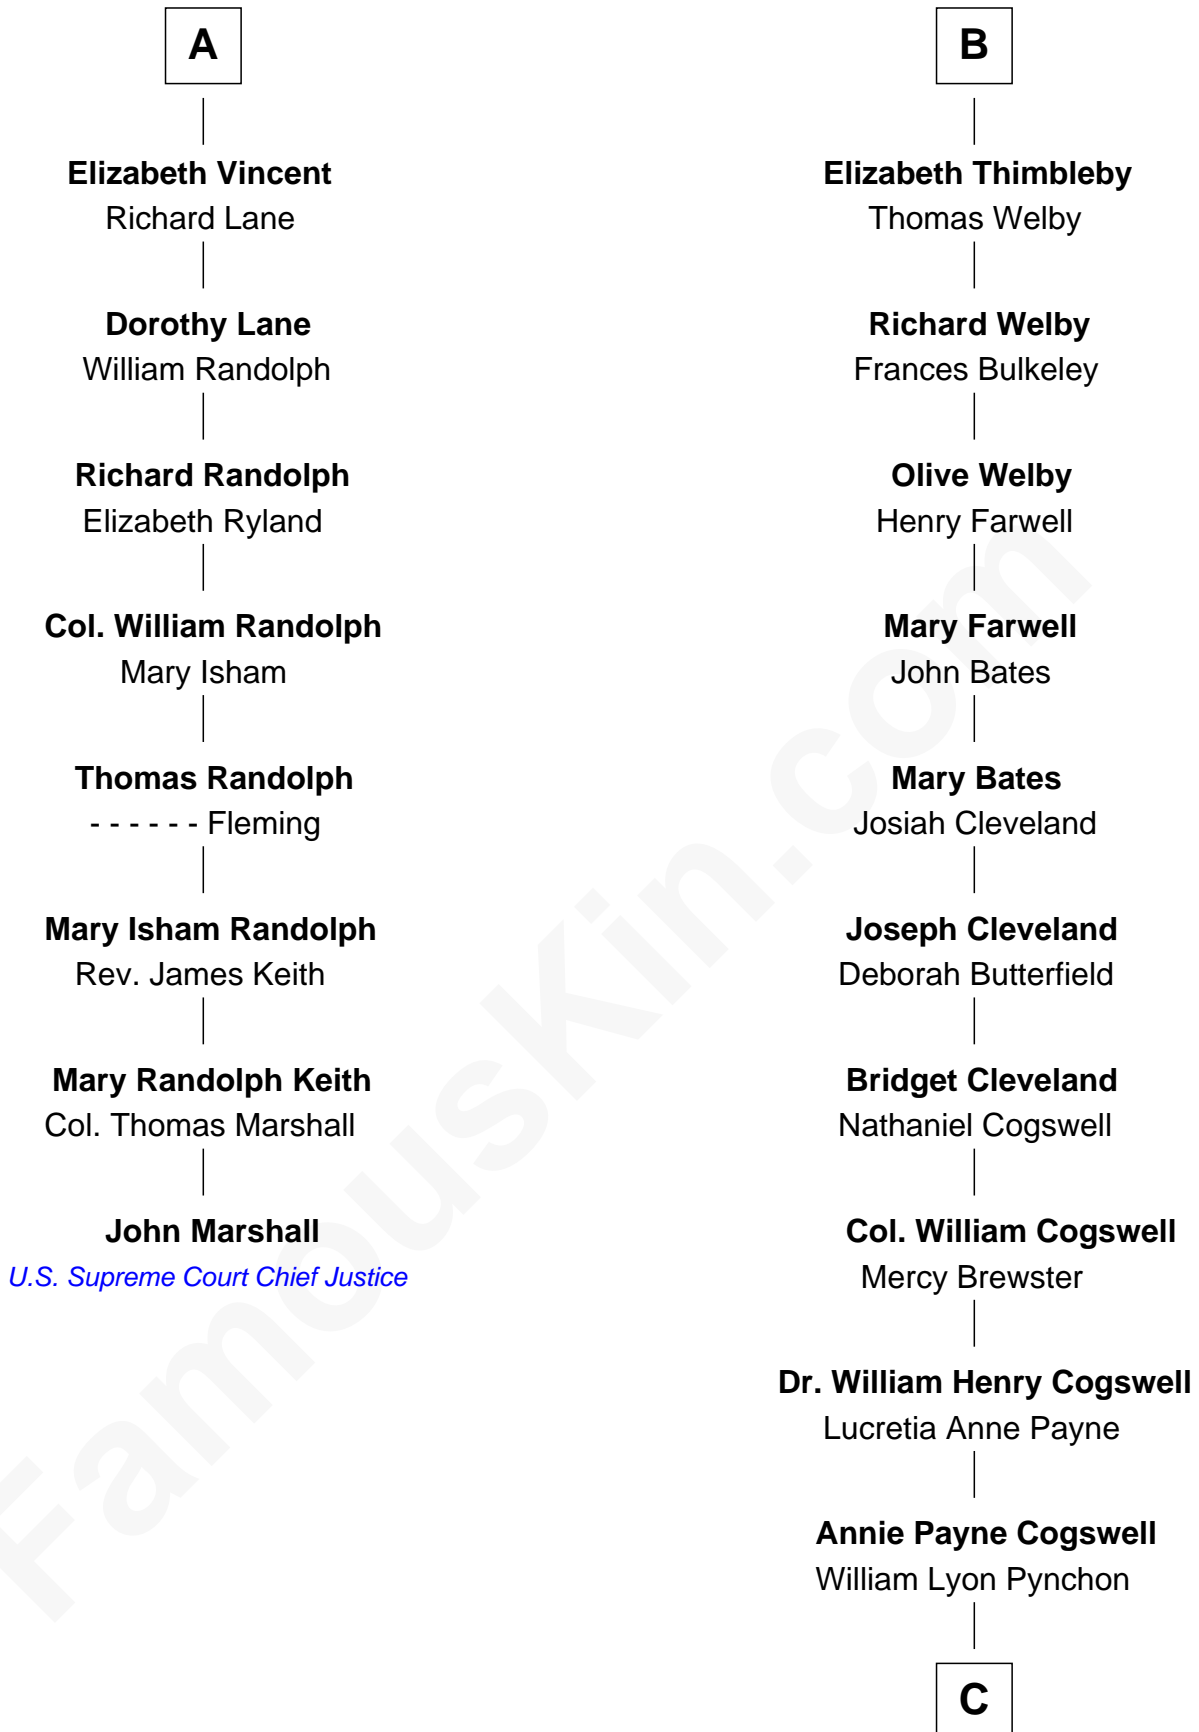

FamousKin.com

Relationship Chart of

John Marshall

4th Chief Justice of the U.S. Supreme Court

14th cousin 5 times removed of

Thomas Pynchon

American Novelist

John de Mowbray
Elizabeth de Segrave

Sir Thomas Mowbray

Elizabeth Fitzalan

Margaret Mowbray

Sir Robert Howard

Katherine Howard

Sir Edward Neville

Catherine Neville

Robert Tanfield

Sir Thomas Grey

Maud Grey

Sir Robert Ogle

Anne Ogle

Sir William Heron

Elizabeth Heron

Sir John Heron

Elizabeth Heron

Sir Robert Talboys

Maud Talboys

Sir Robert Tyrwhit

Katharine Tyrwhit

Sir Richard Thimbleby

B

C

William Henry Chichele Pynchon