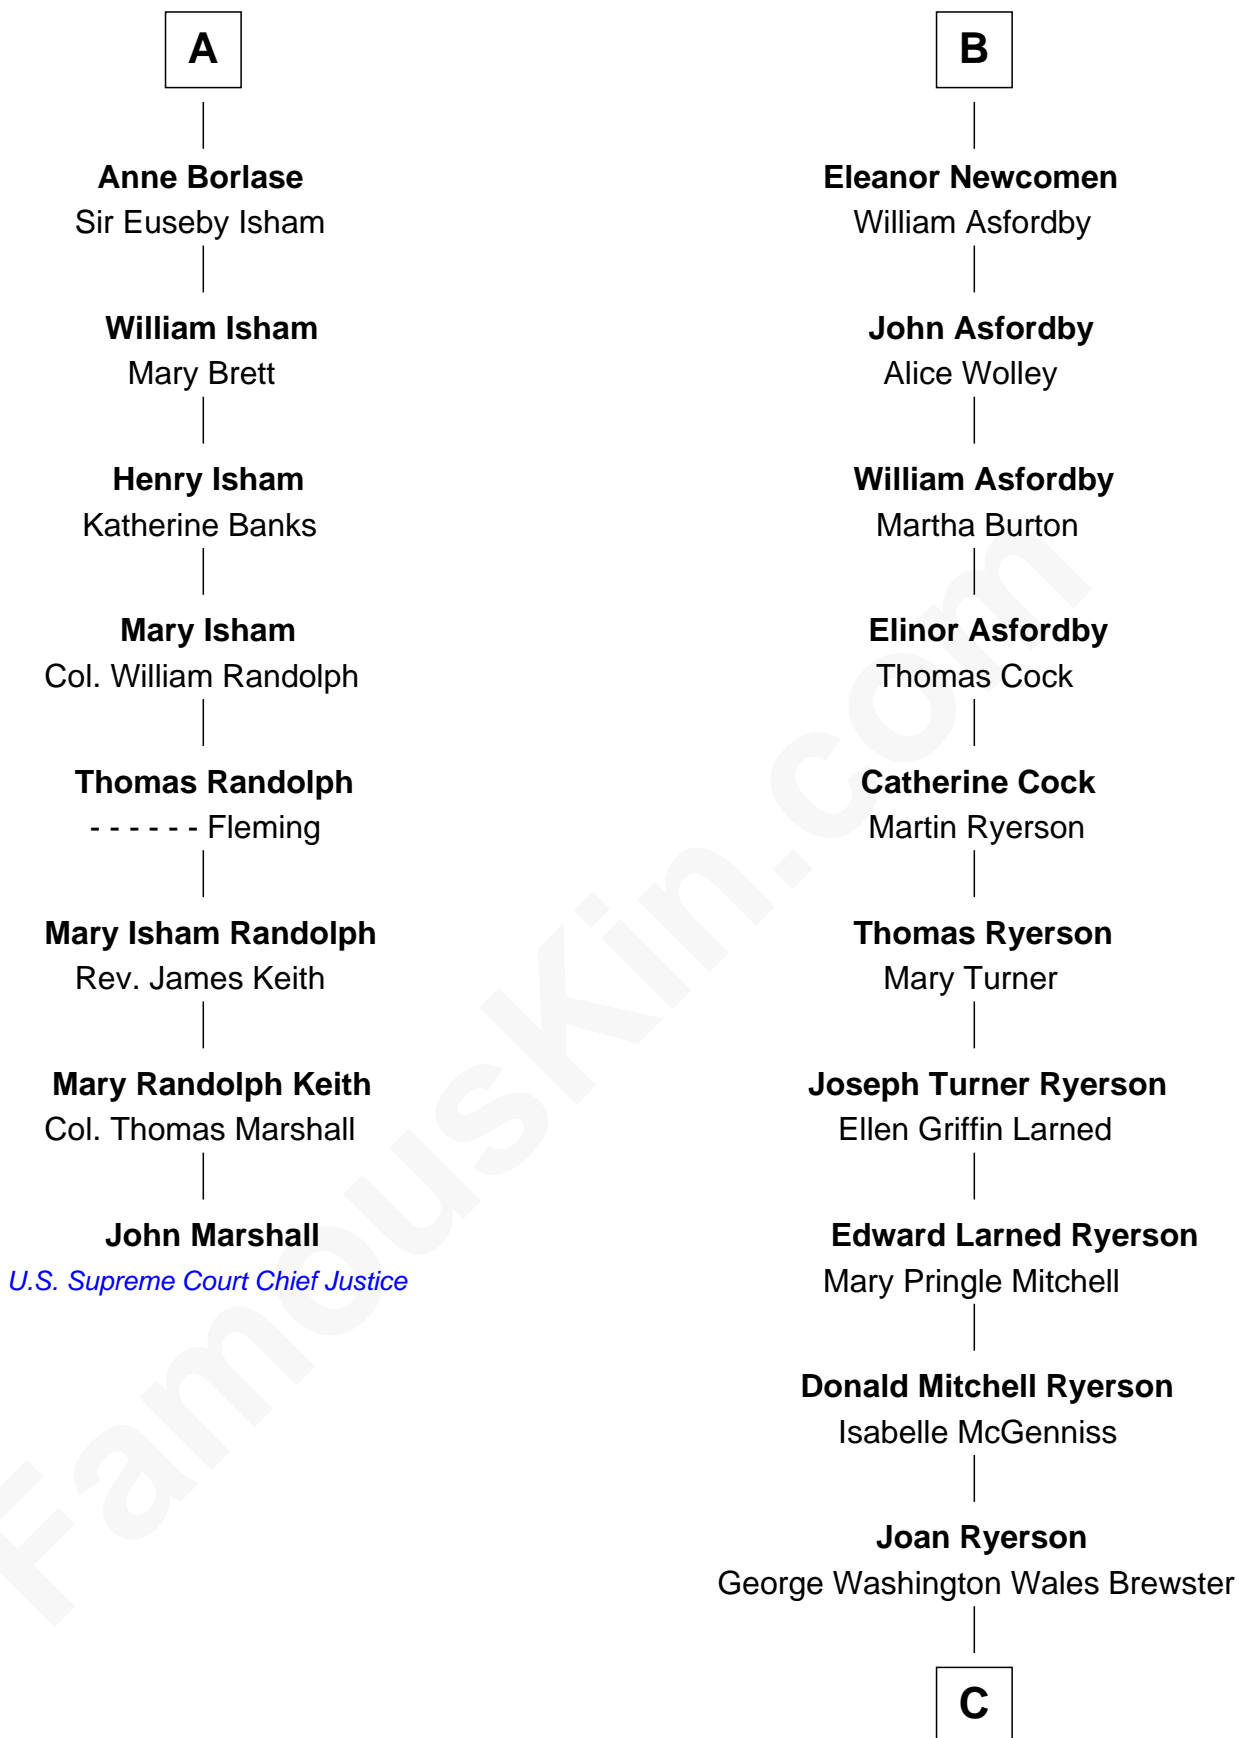

FamousKin.com

Relationship Chart of

John Marshall

4th Chief Justice of the U.S. Supreme Court

14th cousin 4 times removed of

Paget Brewster

TV Actress

William Pert
Joan le Scrope

C

Galen Brewster
Hathaway Tew

Paget Brewster
TV Actress

FamousKin.com