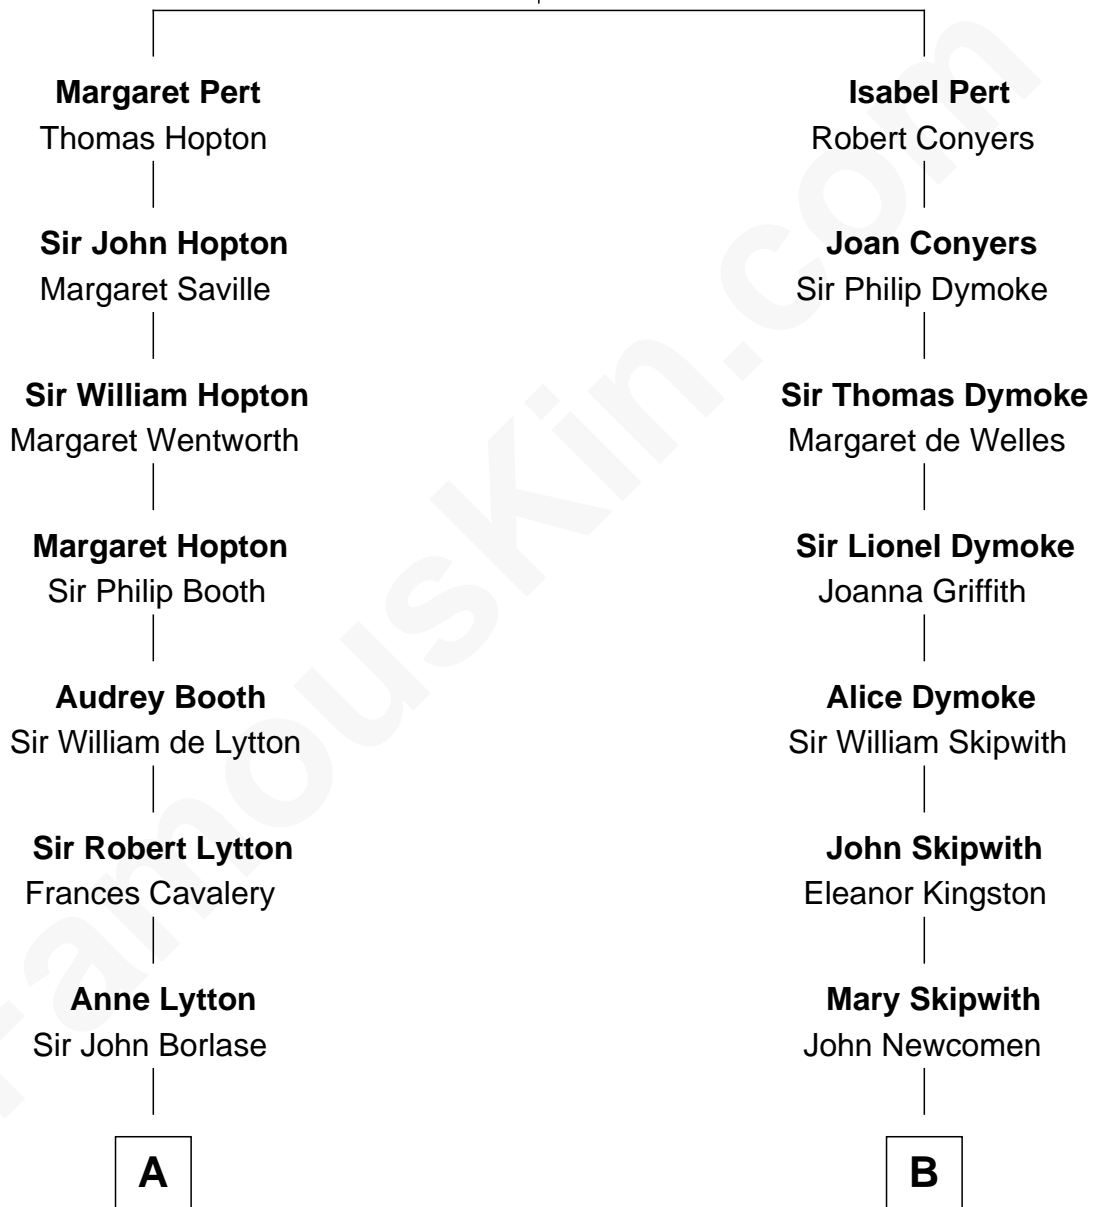

FamousKin.com

Relationship Chart of

John Marshall

4th Chief Justice of the U.S. Supreme Court

14th cousin 4 times removed of

Paget Brewster

TV Actress

William Pert
Joan le Scrope

C

Galen Brewster
Hathaway Tew

Paget Brewster
TV Actress

FamousKin.com