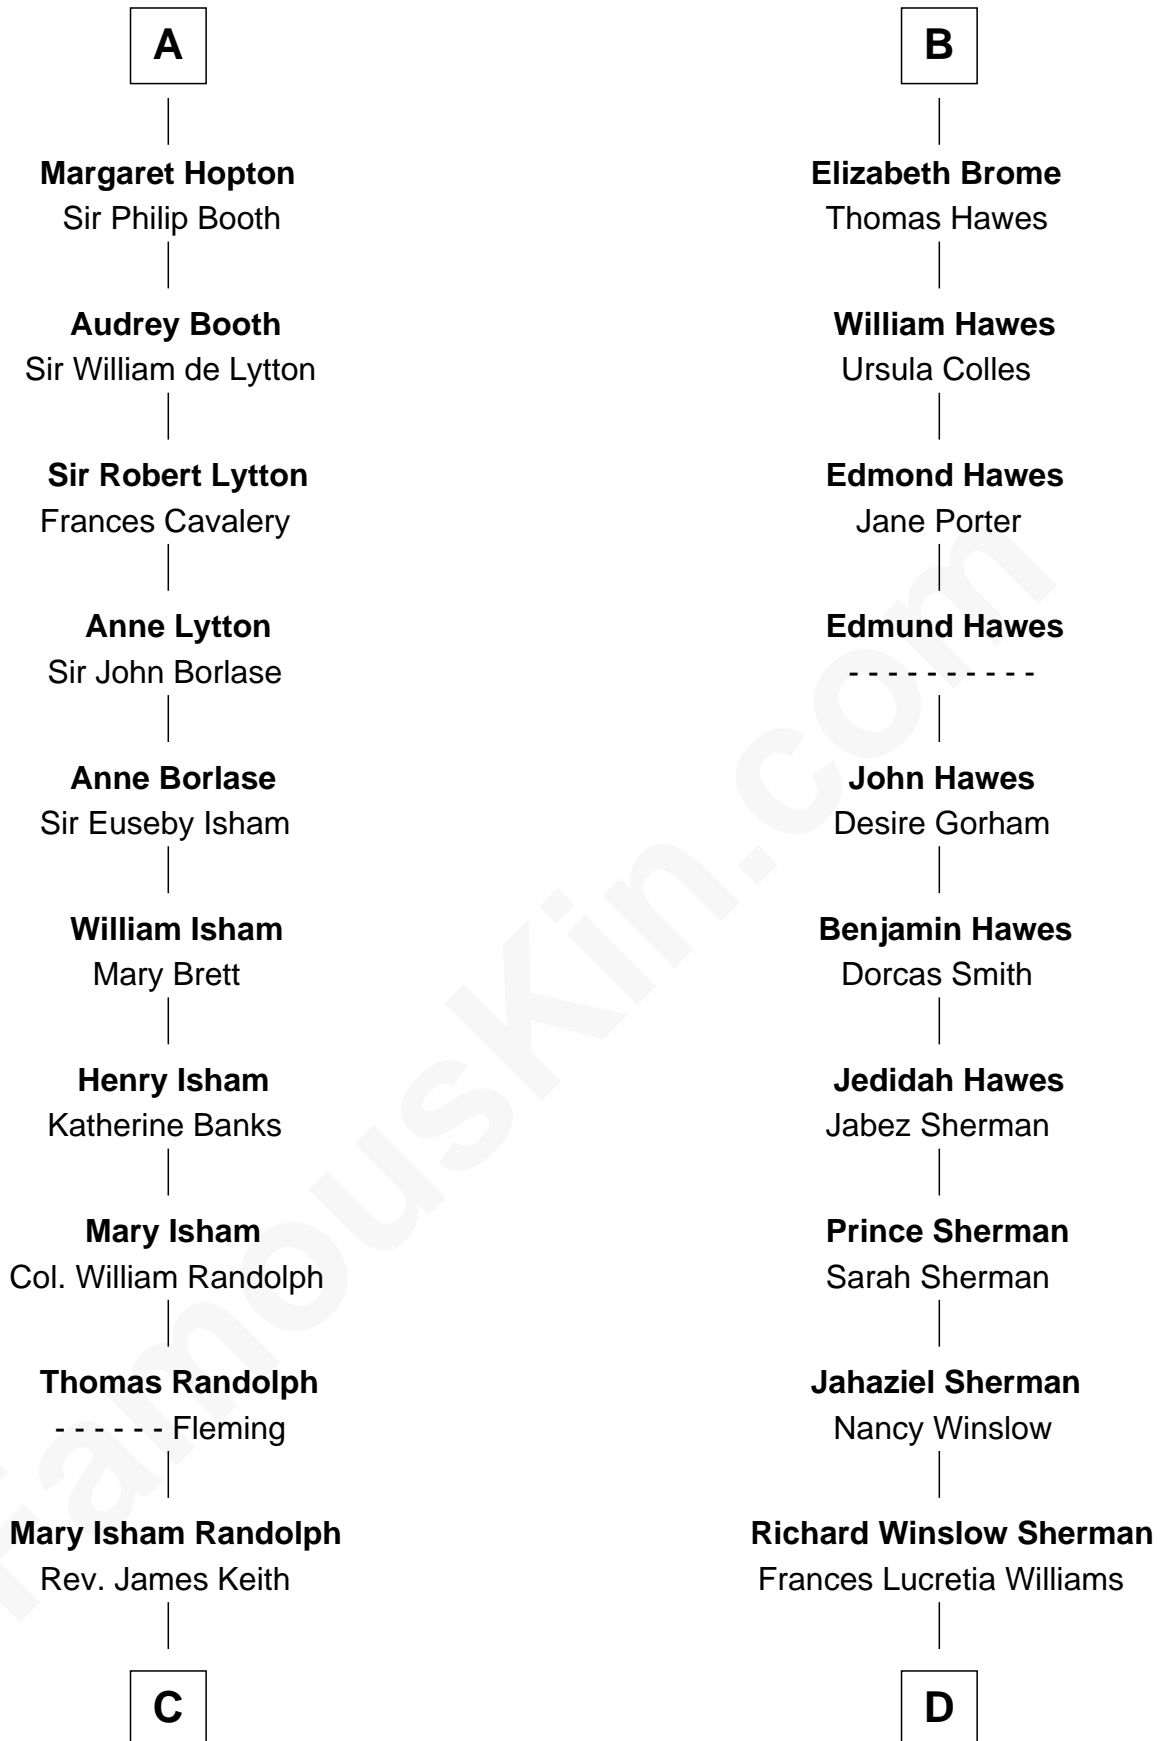

FamousKin.com Relationship Chart of

John Marshall

4th Chief Justice of the U.S. Supreme Court

18th cousin of

James Sherman

27th U.S. Vice-President

Sir Robert de Ros

Isabel de Aubeney

C

Mary Randolph Keith
Col. Thomas Marshall

John Marshall
U.S. Supreme Court Chief Justice

D

Mary Frances Sherman
Richard Updike Sherman

James Sherman
27th U.S. Vice-President

FamousKin.com