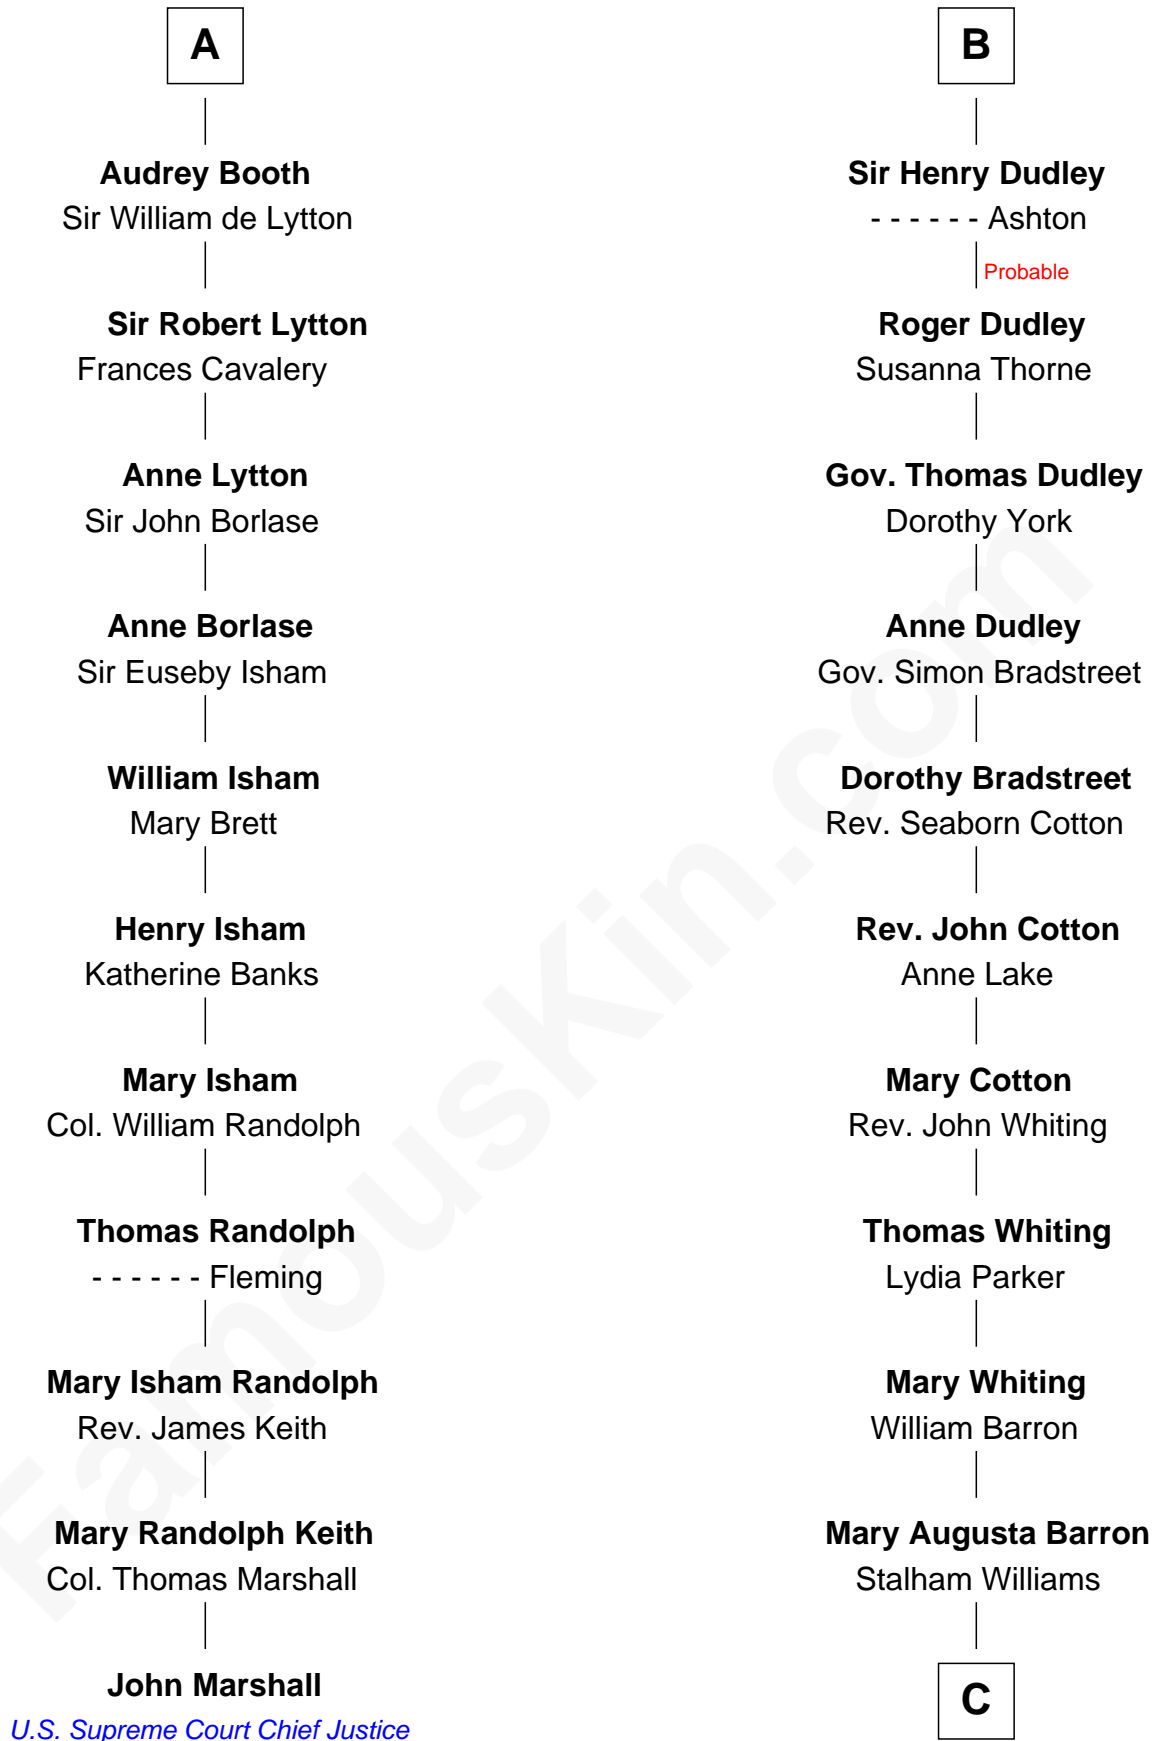

FamousKin.com

Relationship Chart of

John Marshall

4th Chief Justice of the U.S. Supreme Court

17th cousin 2 times removed of

James Sherman

27th U.S. Vice-President

C

Frances Lucretia Williams

Richard Winslow Sherman

Mary Frances Sherman

Richard Updike Sherman

James Sherman

27th U.S. Vice-President

FamousKin.com