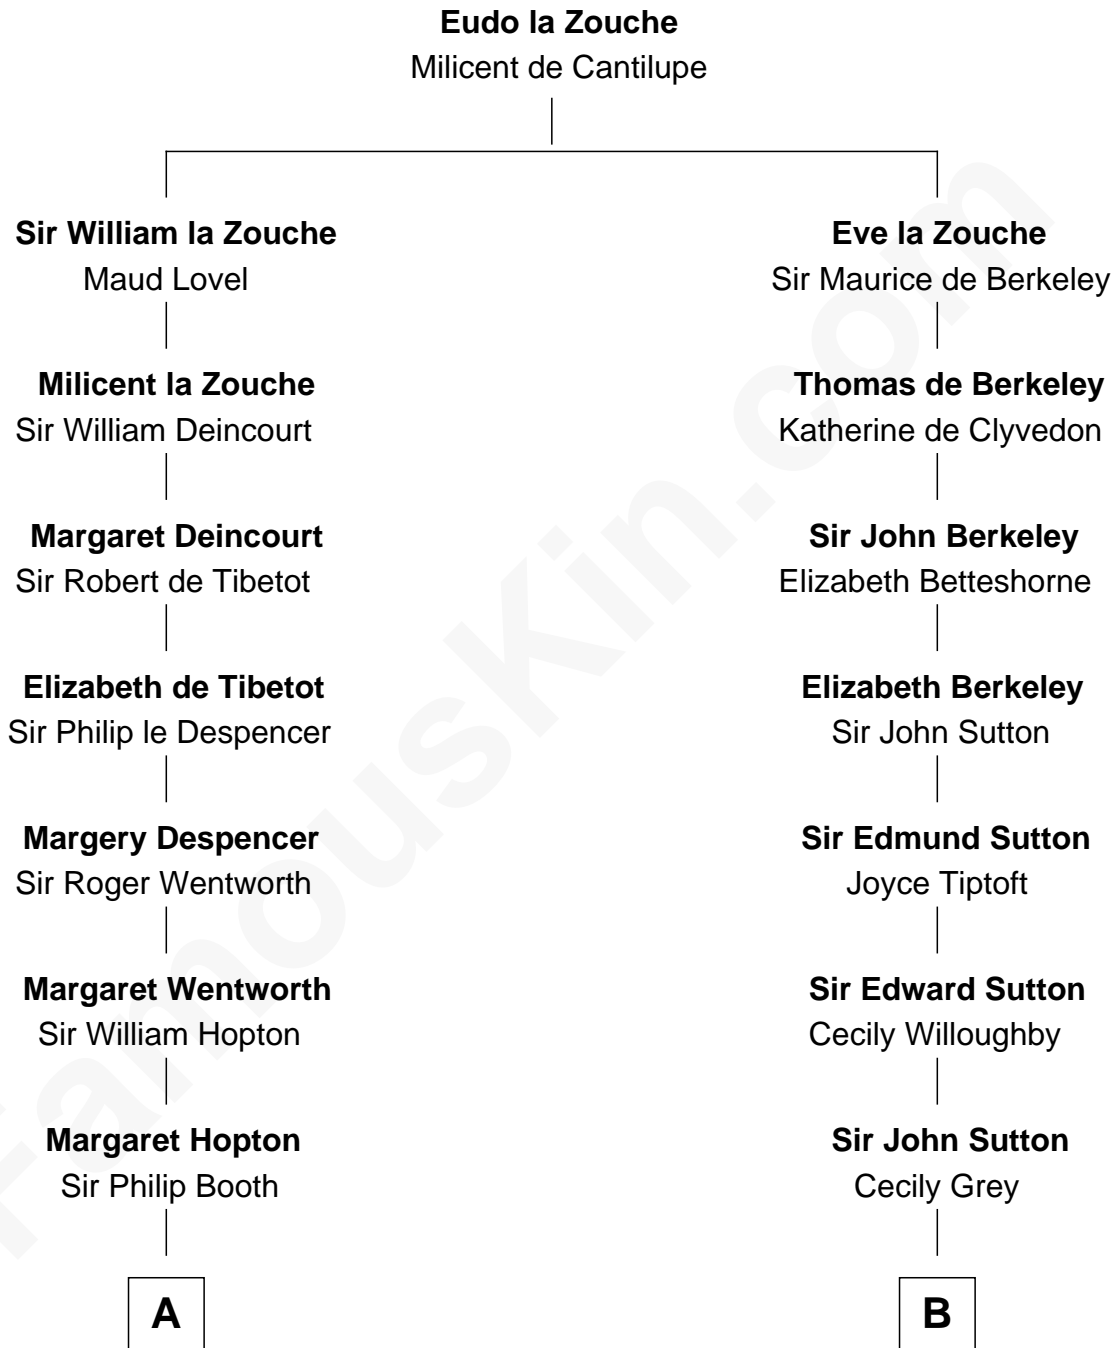

FamousKin.com

Relationship Chart of

John Marshall

4th Chief Justice of the U.S. Supreme Court

17th cousin 2 times removed of

James Sherman

27th U.S. Vice-President

C

Frances Lucretia Williams

Richard Winslow Sherman

Mary Frances Sherman

Richard Updike Sherman

James Sherman

27th U.S. Vice-President

FamousKin.com