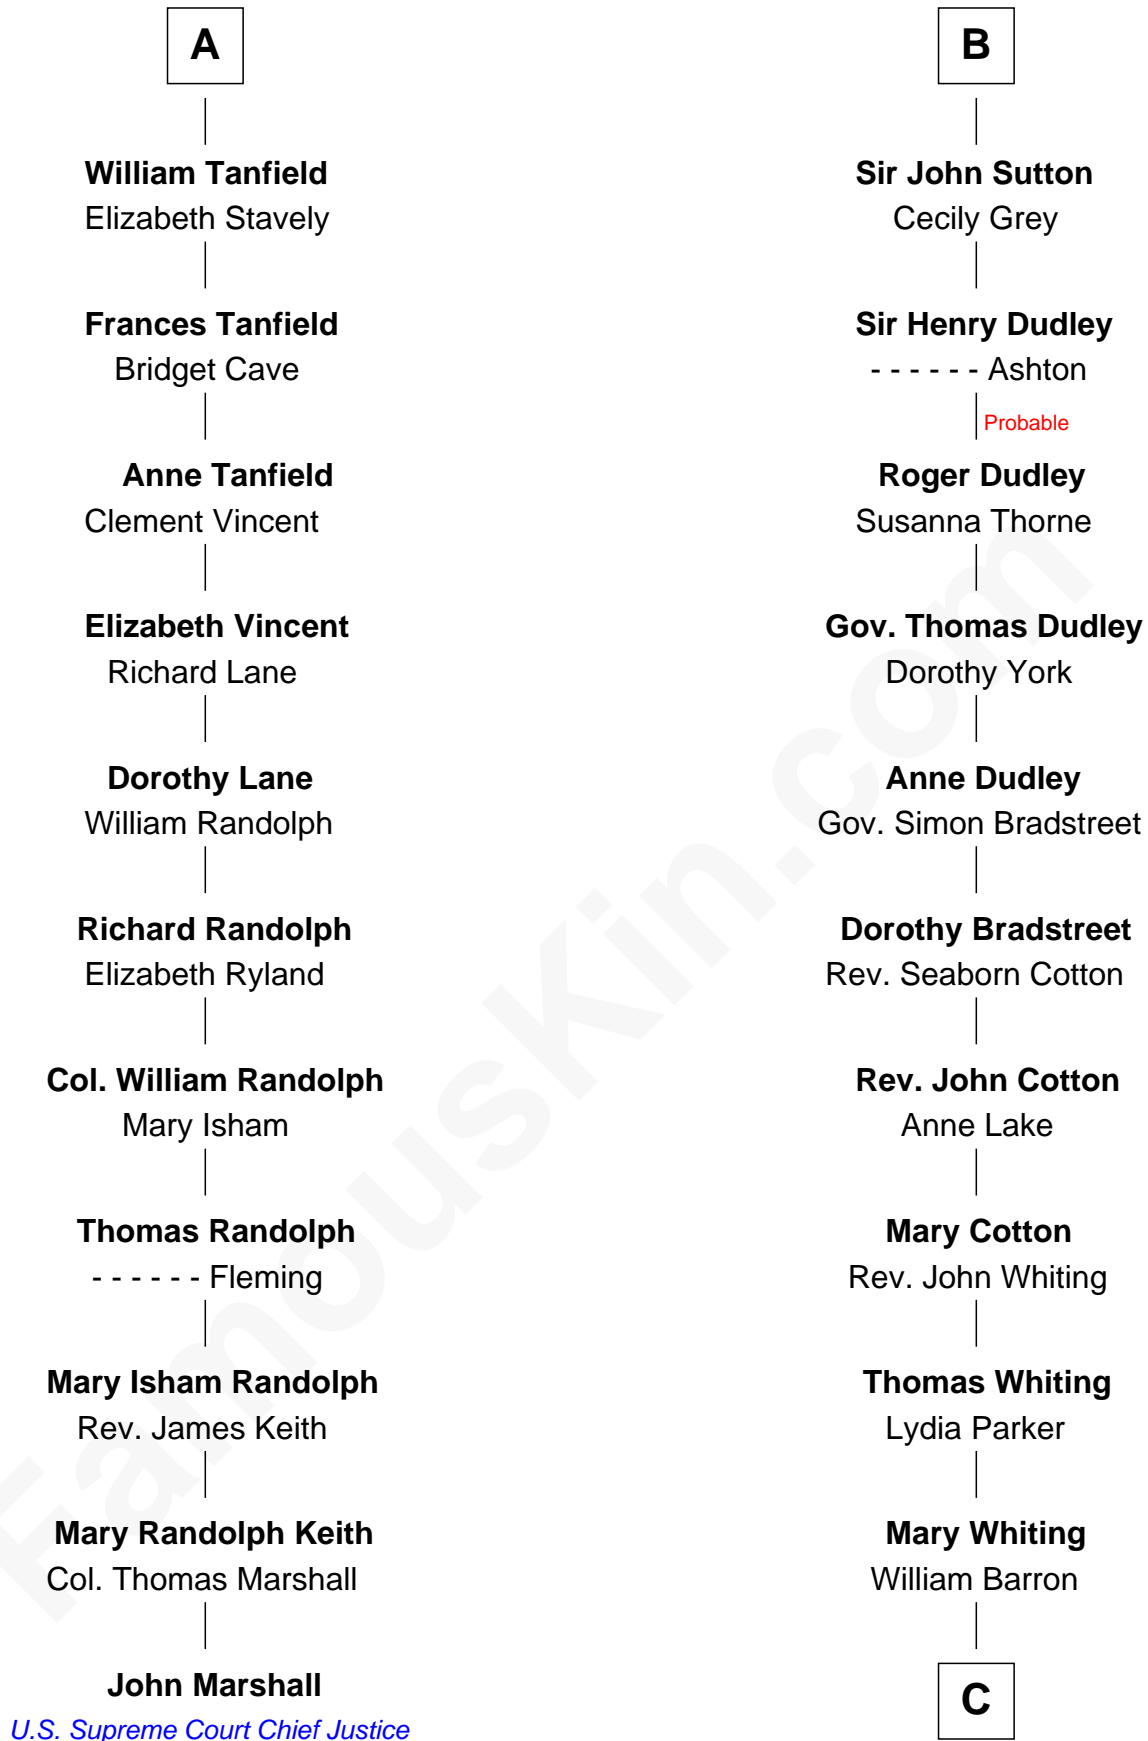

## Relationship Chart of

### John Marshall

4th Chief Justice of the U.S. Supreme Court

17th cousin 3 times removed of

### James Sherman

27th U.S. Vice-President

**Margaret of France**  
Edward I, King of England

**C**

—  
**Mary Augusta Barron**

Stalham Williams

—  
**Frances Lucretia Williams**

Richard Winslow Sherman