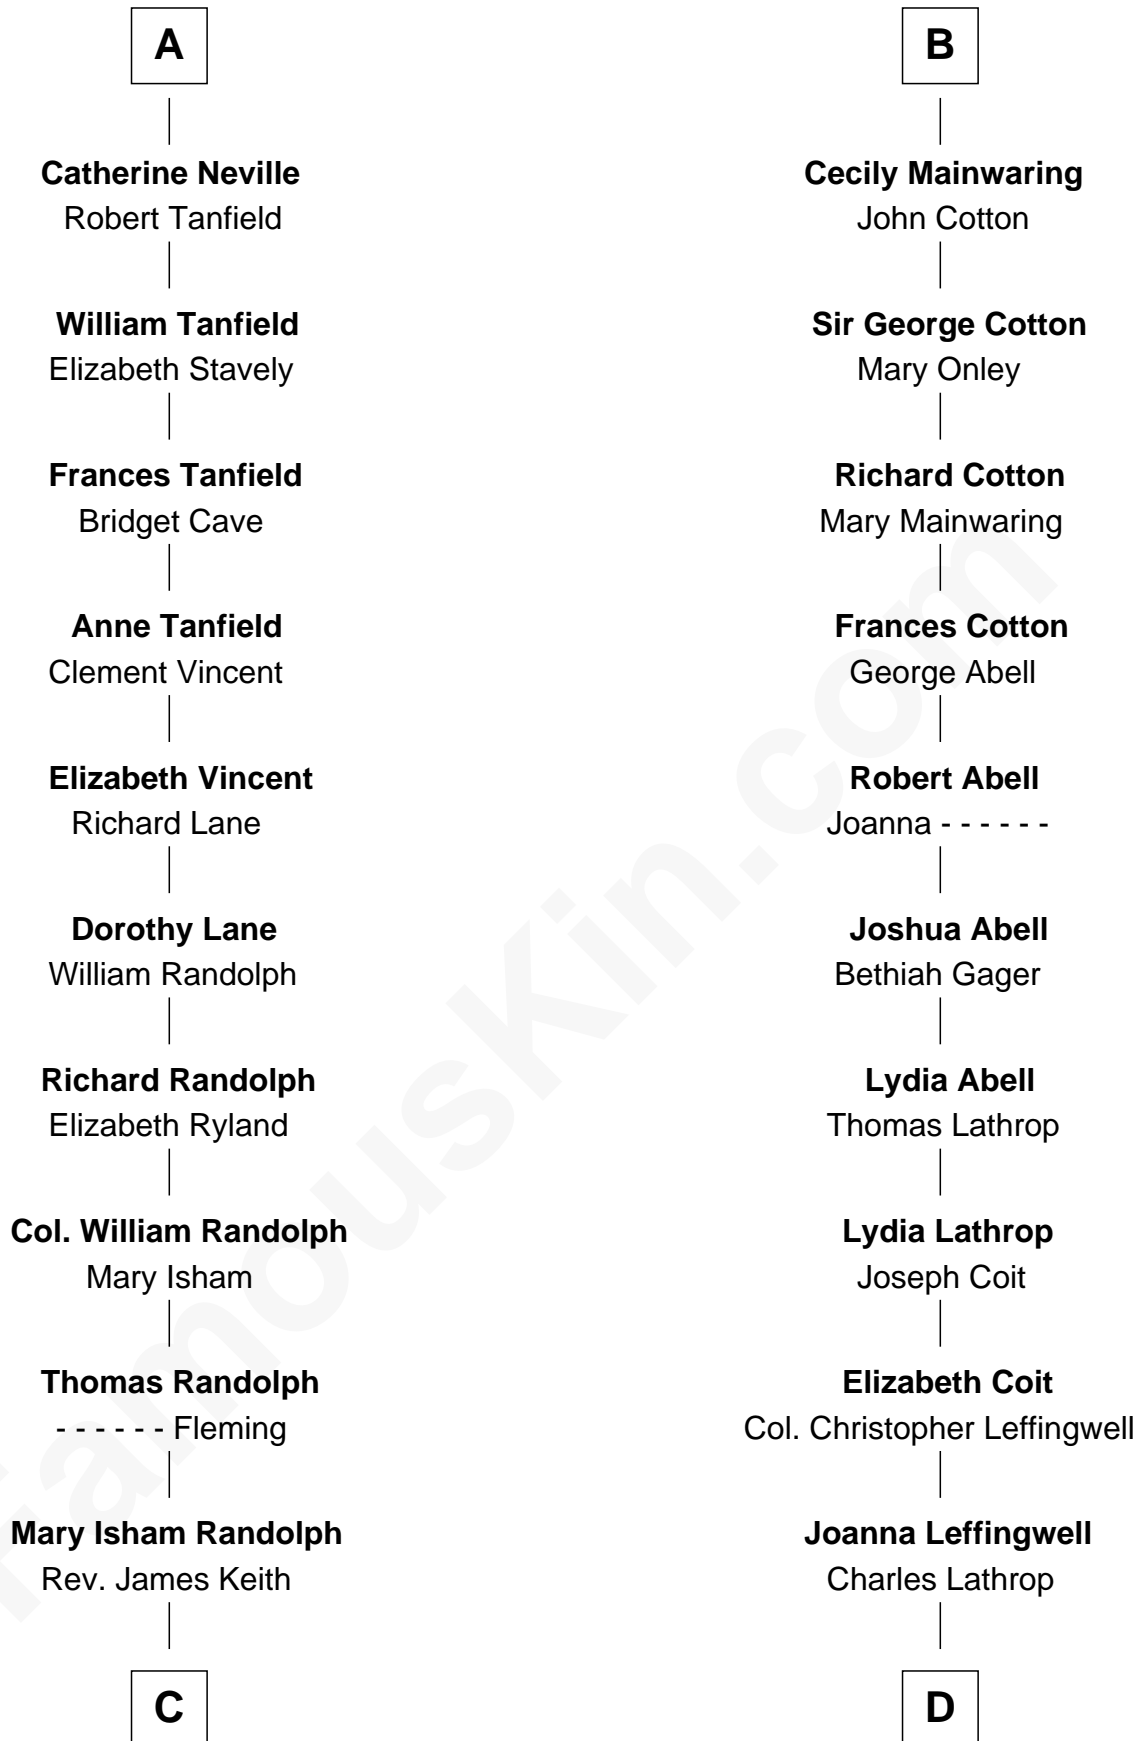

FamousKin.com

Relationship Chart of

John Marshall

4th Chief Justice of the U.S. Supreme Court

18th cousin 2 times removed of

John Foster Dulles

52nd U.S. Secretary of State

C

Mary Randolph Keith
Col. Thomas Marshall

John Marshall
U.S. Supreme Court Chief Justice

D

Harriet Wadsworth Lathrop
Rev. Miron Winslow

Harriet Lathrop Winslow
Rev. John Welsh Dulles

Allen Macy Dulles
Edith Foster