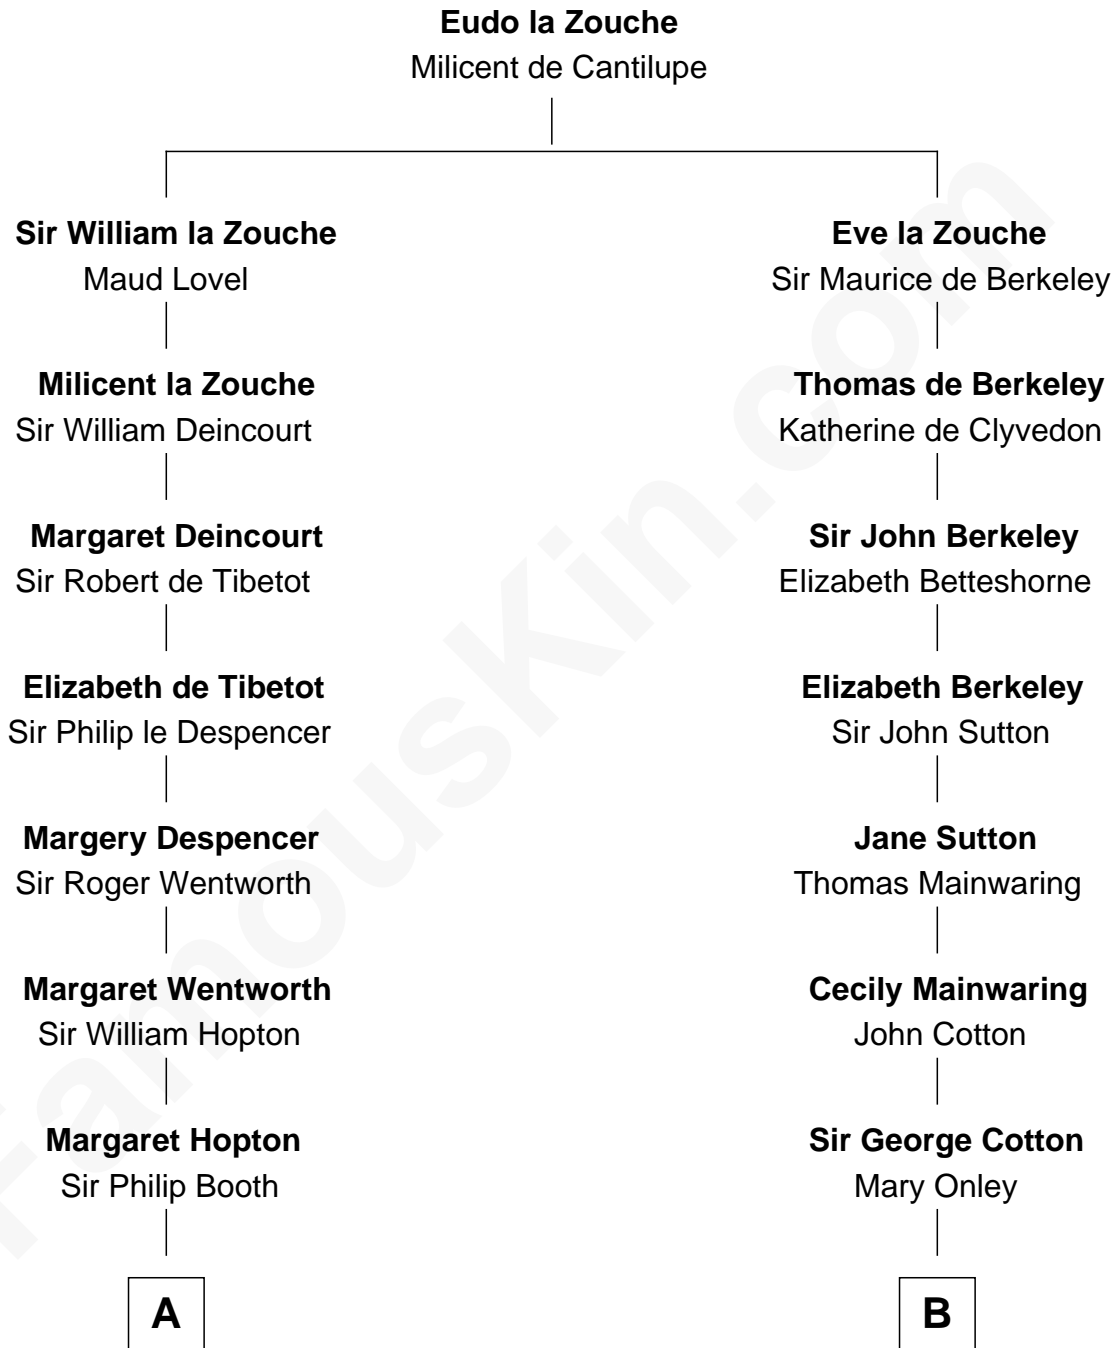

FamousKin.com

Relationship Chart of

John Marshall

4th Chief Justice of the U.S. Supreme Court

17th cousin 1 time removed of

John Foster Dulles

52nd U.S. Secretary of State

C

Allen Macy Dulles

Edith Foster

John Foster Dulles

52nd U.S. Secretary of State

FamousKin.com