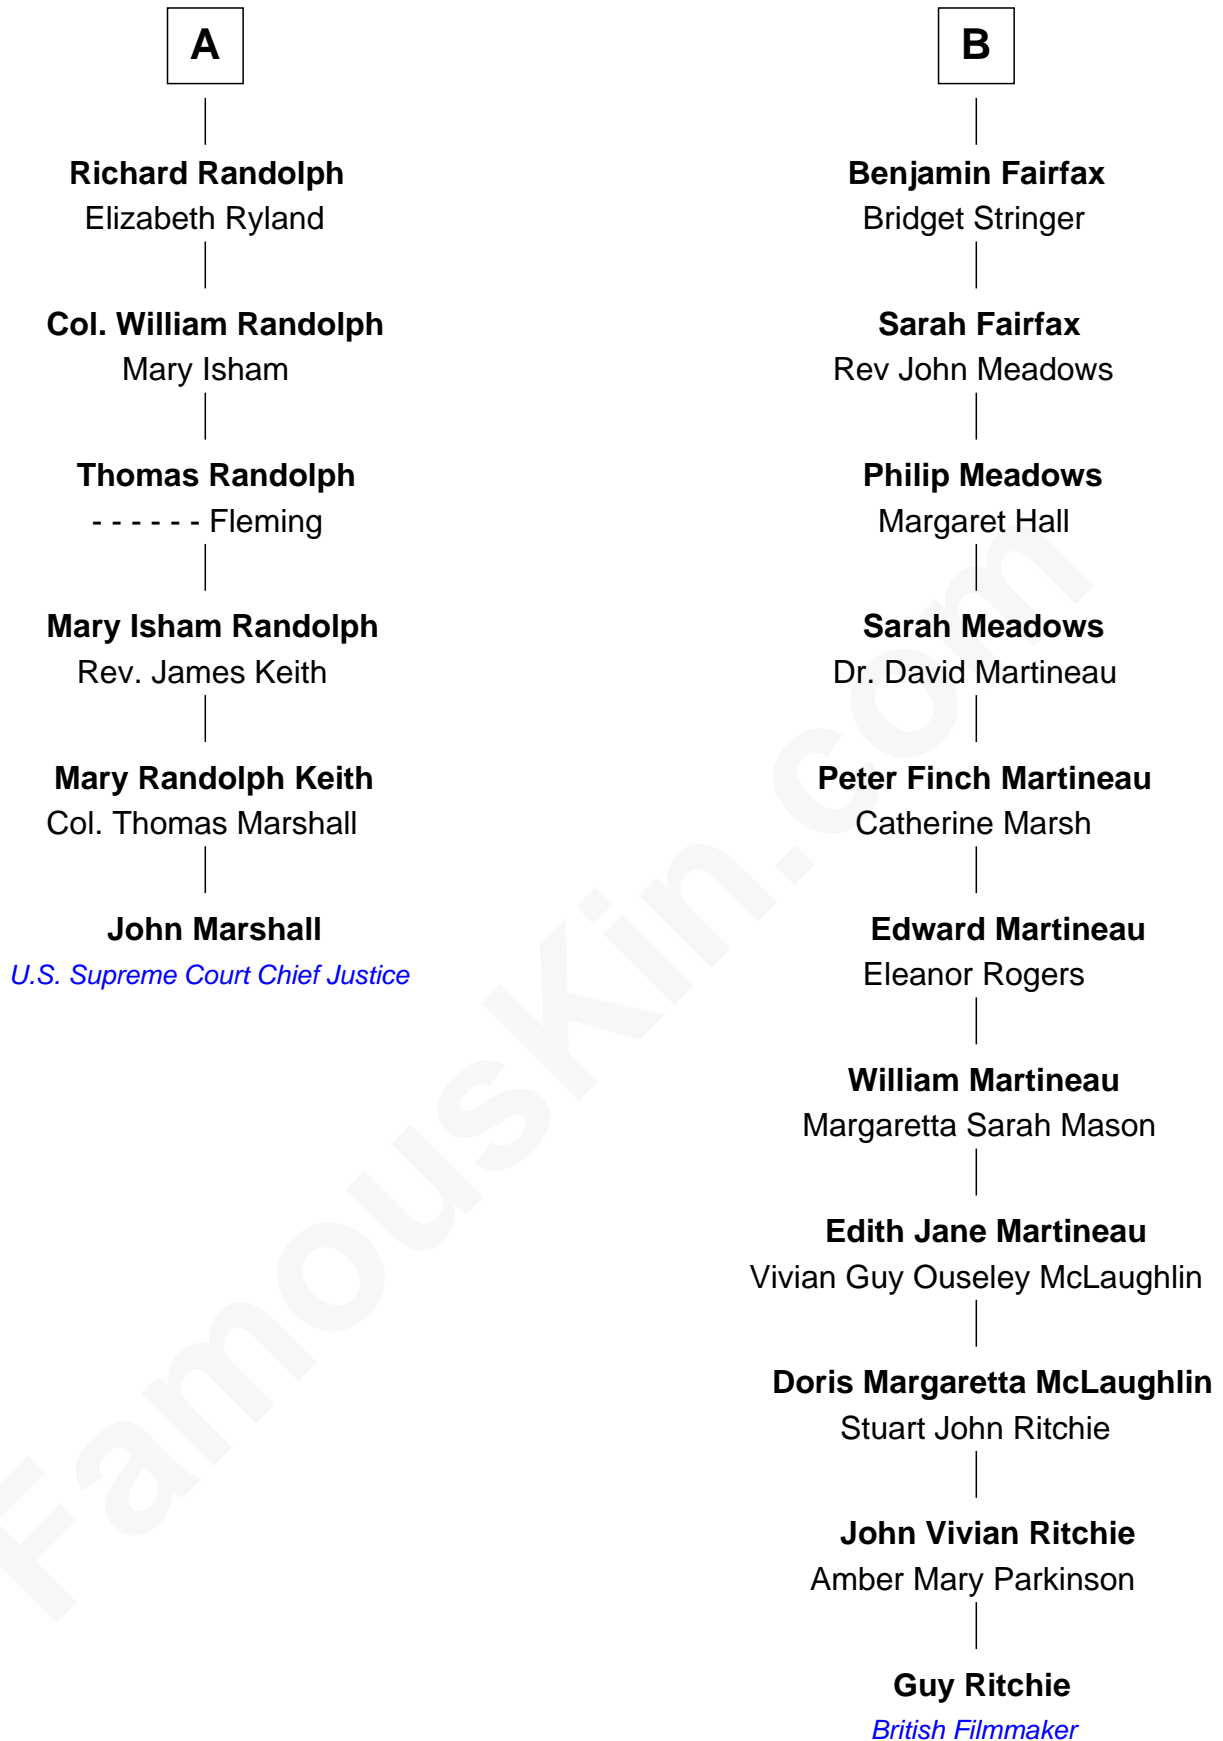

FamousKin.com

Relationship Chart of

John Marshall

4th Chief Justice of the U.S. Supreme Court

12th cousin 5 times removed of

Guy Ritchie

British Filmmaker

Sir Ralph Neville

Joan Beaufort

Sir Edward Neville

Katherine Howard

Catherine Neville

Robert Tanfield

William Tanfield

Elizabeth Stavelly

Frances Tanfield

Eleanor Neville

Sir Henry Percy

Sir Henry Percy

Eleanor Poynings

Margaret Percy

Sir William Gascoigne

Agnes Gascoigne

Sir Thomas Fairfax

William Fairfax

John Fairfax

Mary Birch

Rev. Benjamin Fairfax

Sarah Galliard

B

Guy Ritchie photo by [Georges Biard](#) ([CC BY-SA 3.0](#))