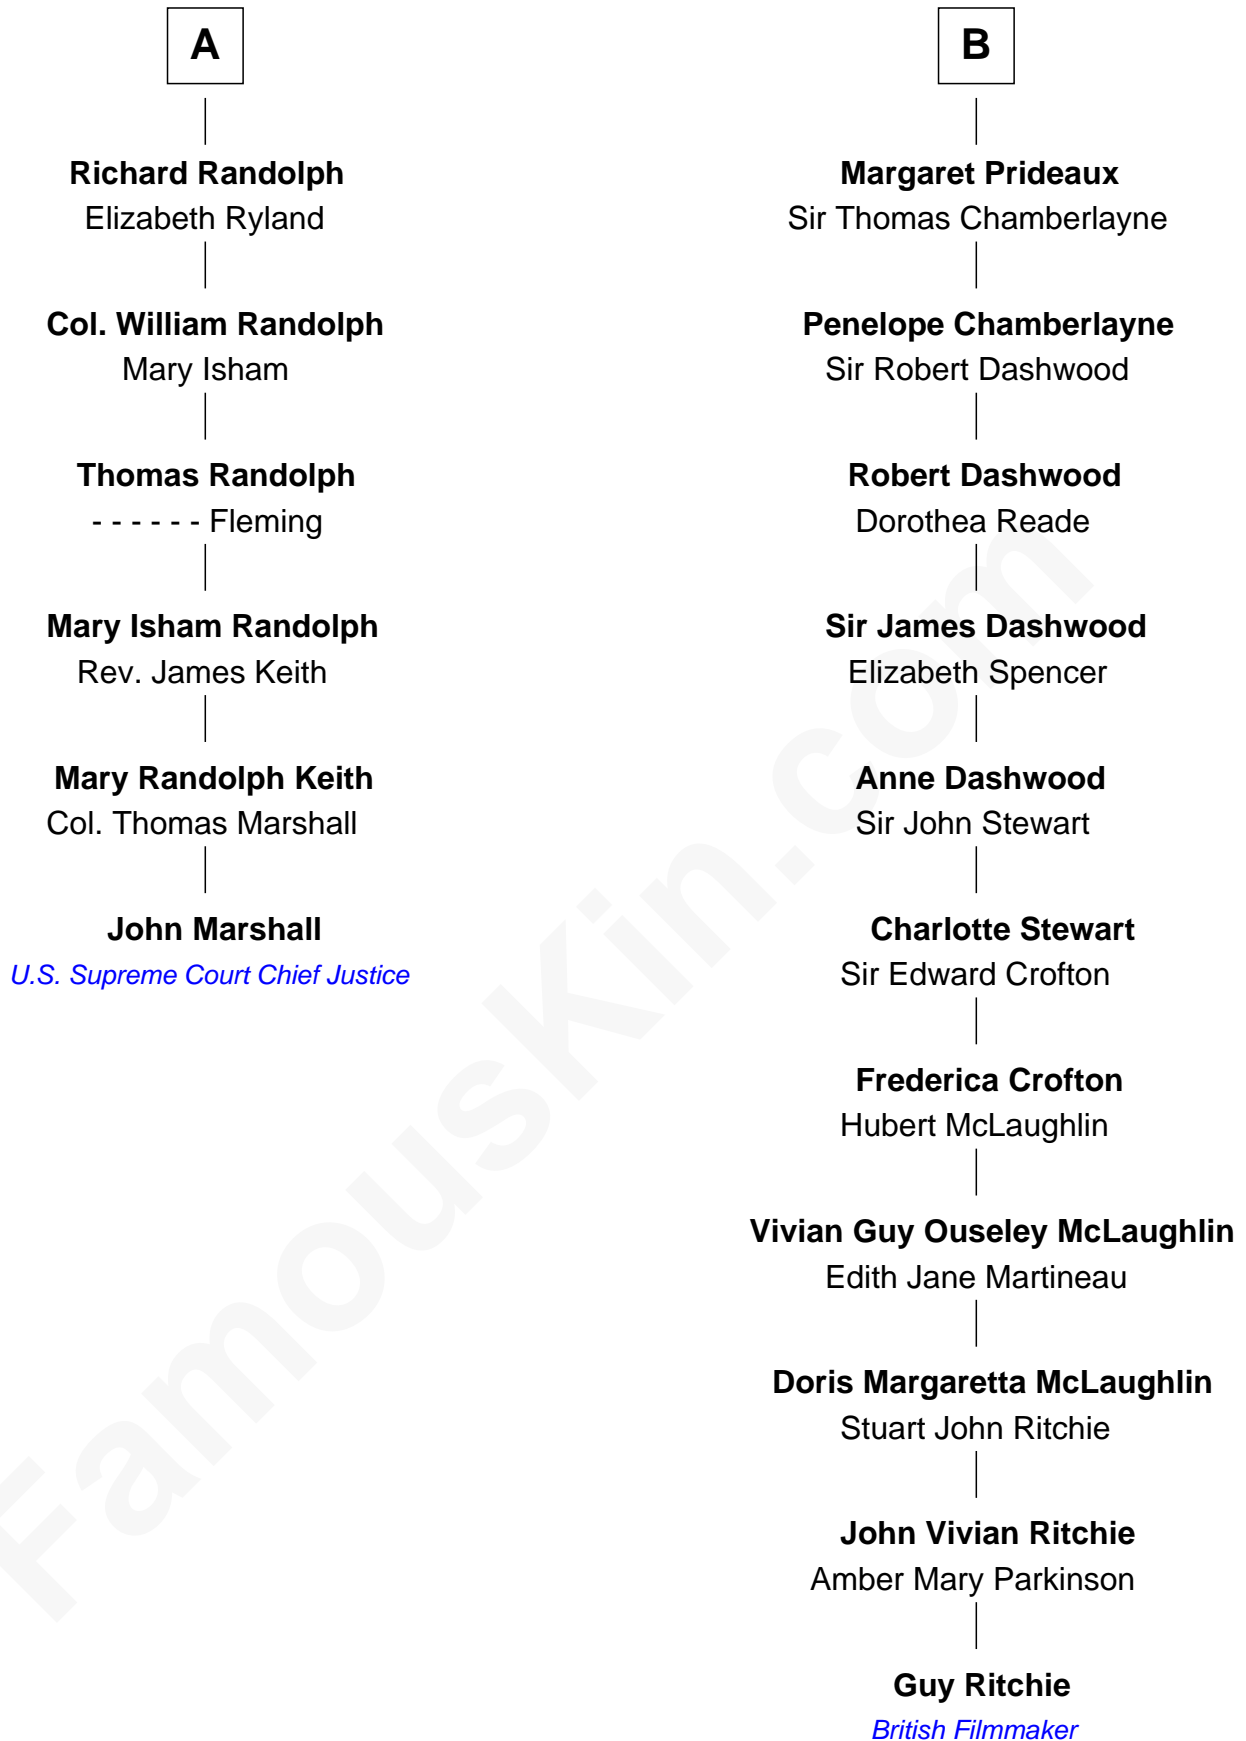

FamousKin.com

Relationship Chart of

John Marshall

4th Chief Justice of the U.S. Supreme Court

12th cousin 5 times removed of

Guy Ritchie

British Filmmaker

Sir Robert Howard

Margaret Mowbray

Katherine Howard

Sir Edward Neville

Catherine Neville

Robert Tanfield

William Tanfield

Elizabeth Stavelly

Frances Tanfield

Sir John Howard

Katherine Moleyns

Margaret Howard

Sir John Wyndham

Sir Thomas Wyndham

Eleanor Scrope

Margaret Wyndham

Sir Andrew Luttrell

Margaret Luttrell

Peter Edgcumbe

Catherine Edgcomb

Sir Edmund Prideaux

Sir Edmund Prideaux

Margaret Every

B

Guy Ritchie photo by [Georges Biard](#) ([CC BY-SA 3.0](#))