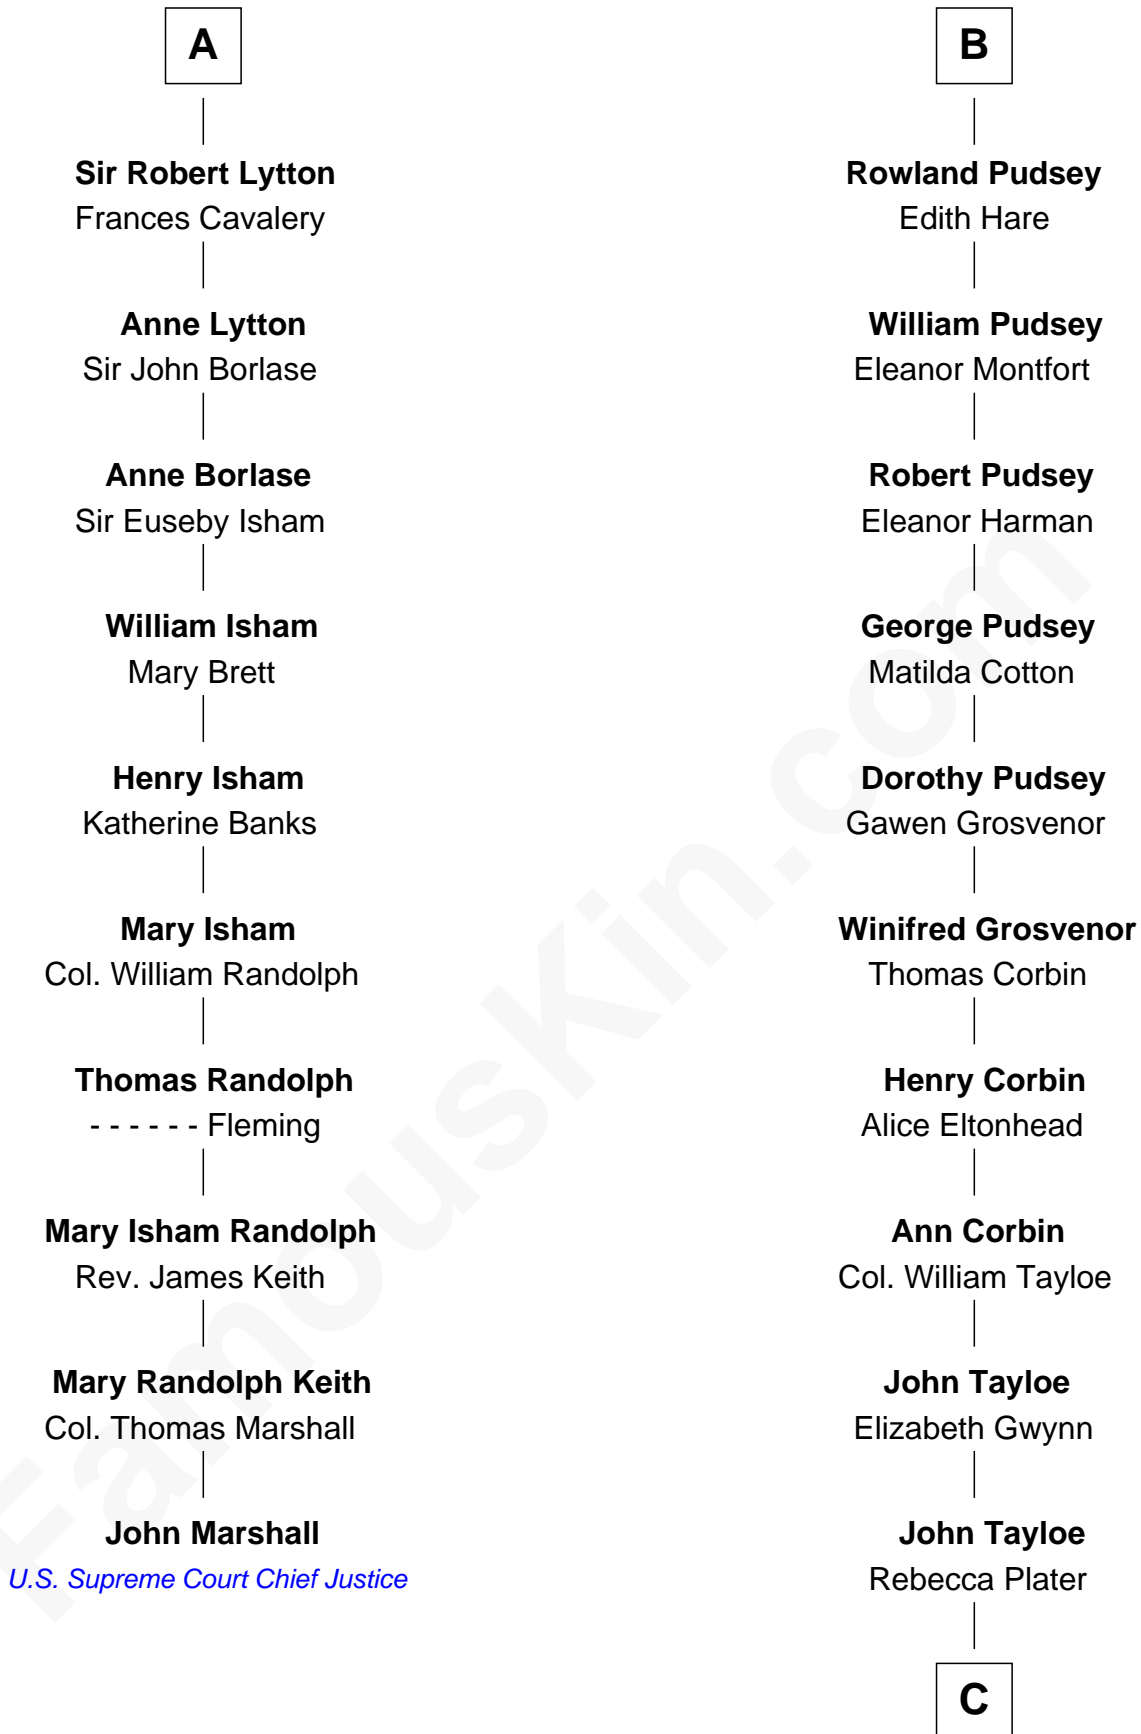

FamousKin.com

Relationship Chart of

John Marshall

4th Chief Justice of the U.S. Supreme Court

16th cousin 5 times removed of

Thomas Hunt Morgan

Nobel Prize Winner in Physiology or Medicine

C

Elizabeth Tayloe
Col. Edward Lloyd

Mary Tayloe Lloyd
Francis Scott Key

Elizabeth Phoebe Key
Charles Howard

Ellen Key Howard
Charlton Hunt Morgan

Thomas Hunt Morgan
Nobel Prize Winner

FamousKin.com