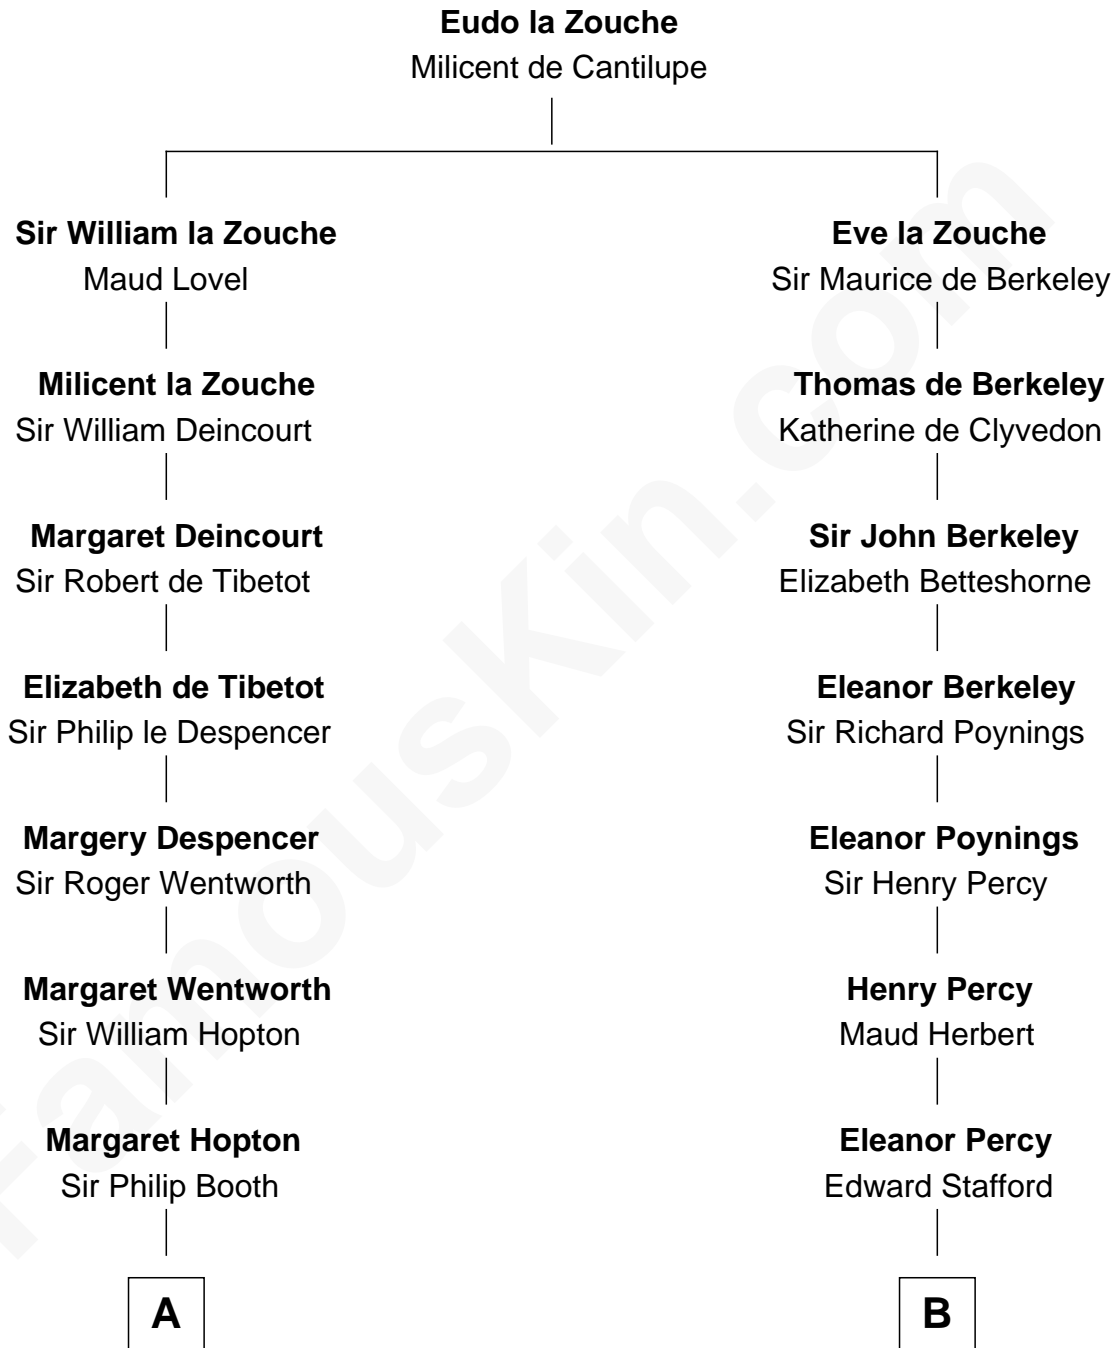

FamousKin.com

Relationship Chart of

John Marshall

4th Chief Justice of the U.S. Supreme Court

17th cousin 4 times removed of

Thomas Hunt Morgan

Nobel Prize Winner in Physiology or Medicine

C

—
John Ross Key

Anne Phebe Penn Dagworthy Charlton

—
Francis Scott Key

Mary Tayloe Lloyd

—
Elizabeth Phoebe Key

Charles Howard

—
Ellen Key Howard

Charlton Hunt Morgan

—
Thomas Hunt Morgan

Nobel Prize Winner

FamousKin.com