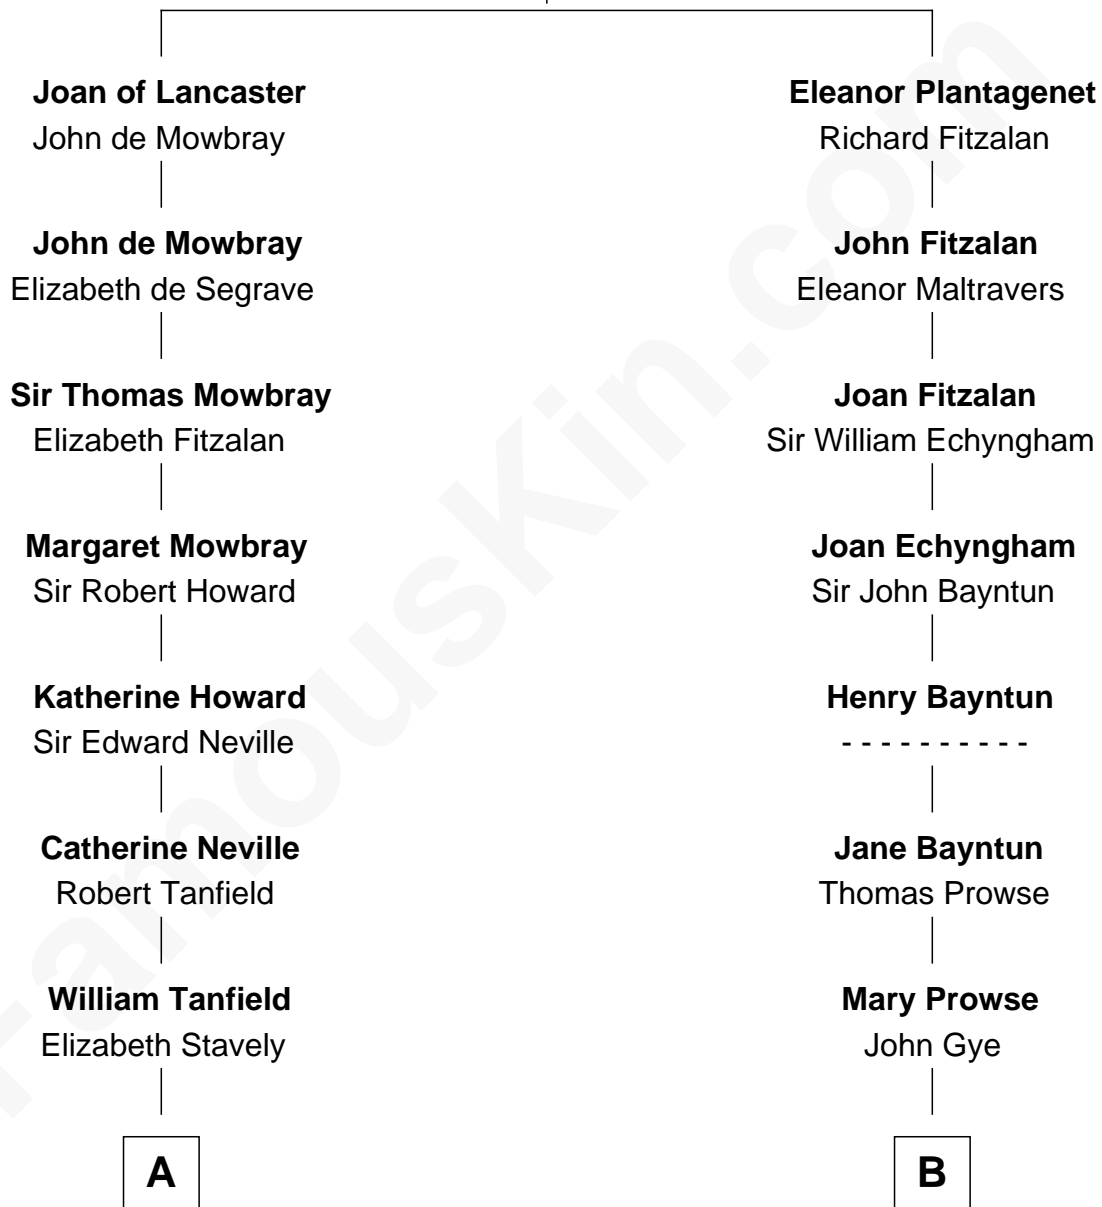

FamousKin.com

Relationship Chart of

John Marshall

4th Chief Justice of the U.S. Supreme Court

16th cousin 3 times removed of

Pete Seeger

American Folk Singer

Henry Plantagenet
Maud de Chaworth

C

Elsie Simmons Adams

Charles Louis Seeger

Charles Louis Seeger

Constance de Clyver Edson

Pete Seeger

American Folk Singer

FamousKin.com