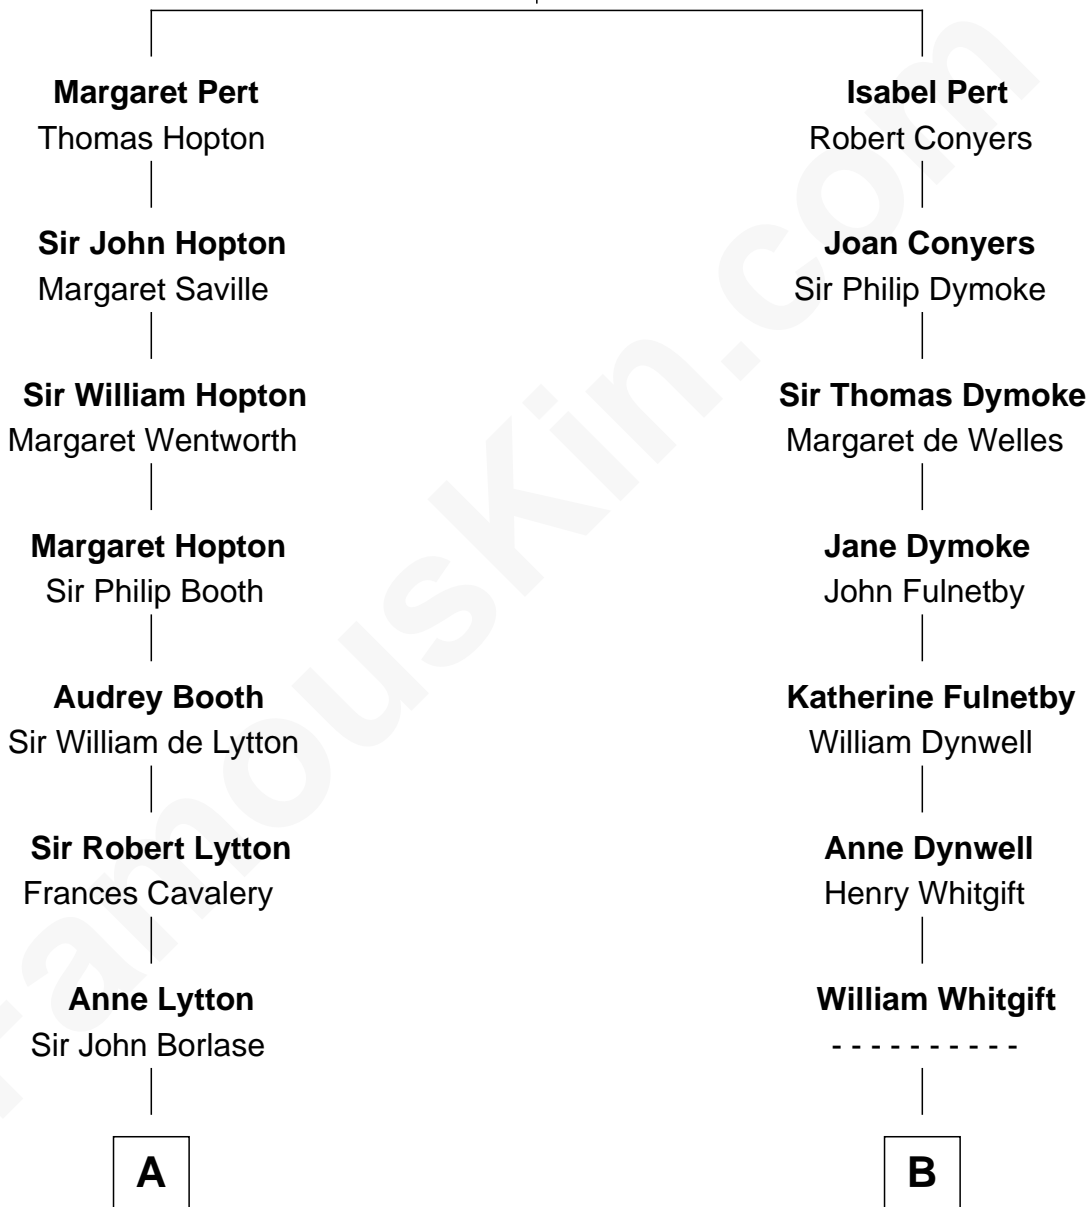

FamousKin.com Relationship Chart of

John Marshall

4th Chief Justice of the U.S. Supreme Court

14th cousin 5 times removed of

Linda Hamilton

TV and Movie Actress

William Pert
Joan le Scrope

C

Dr. Richard Huckstep Holt

Mildred Alberta Derby

Barbara Kyle Holt

Dr. Carroll Stanford Hamilton

Linda Hamilton

TV and Movie Actress

FamousKin.com