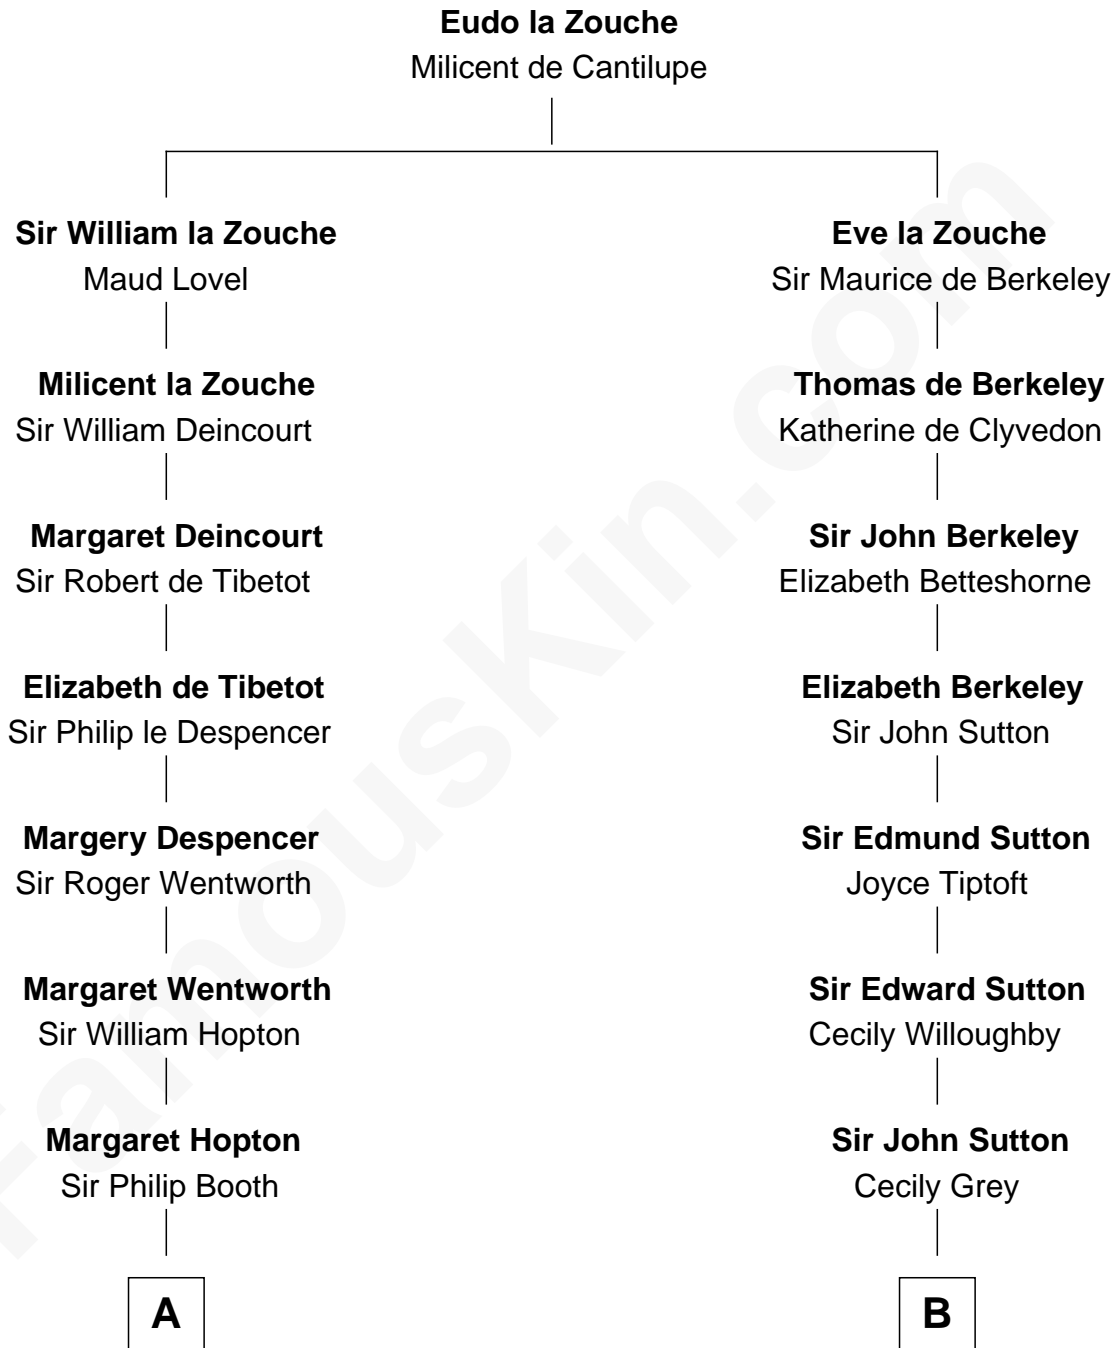

FamousKin.com

Relationship Chart of

John Marshall

4th Chief Justice of the U.S. Supreme Court

17th cousin 4 times removed of

Keri Russell

TV and Movie Actress

C

John Lazelle Fish

Melvina Cheney

Karl Joseph Fish

Mary Emma McNeil

Emma Inez Fish

Kermit Sylvester Stephens

Stephanie Stephens

David Harold Russell