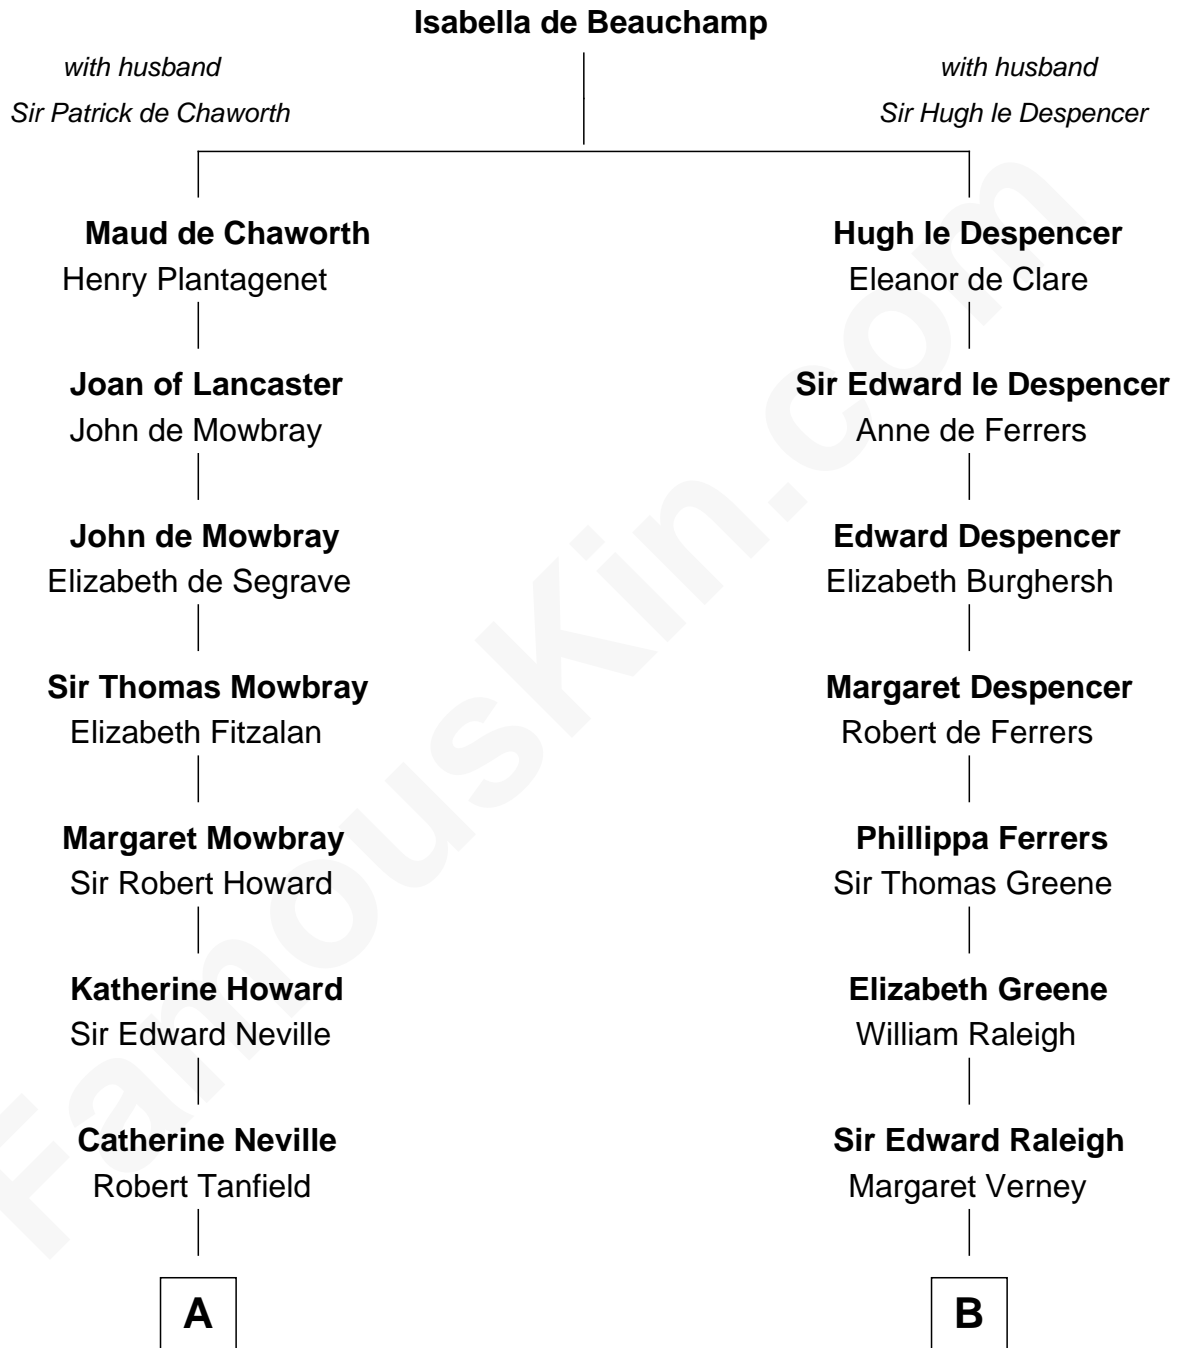

FamousKin.com Relationship Chart of

John Marshall

4th Chief Justice of the U.S. Supreme Court

17th cousin 4 times removed of

Amelia Earhart

Aviation Pioneer

C

Dr. Ephraim Otis

Mary Cornell

Isaac Otis

Caroline Abigail Curtis

Alfred Gideon Otis

Amelia Josephine Harres

Amelia Otis

Edwin Stanton Earhart

Amelia Earhart