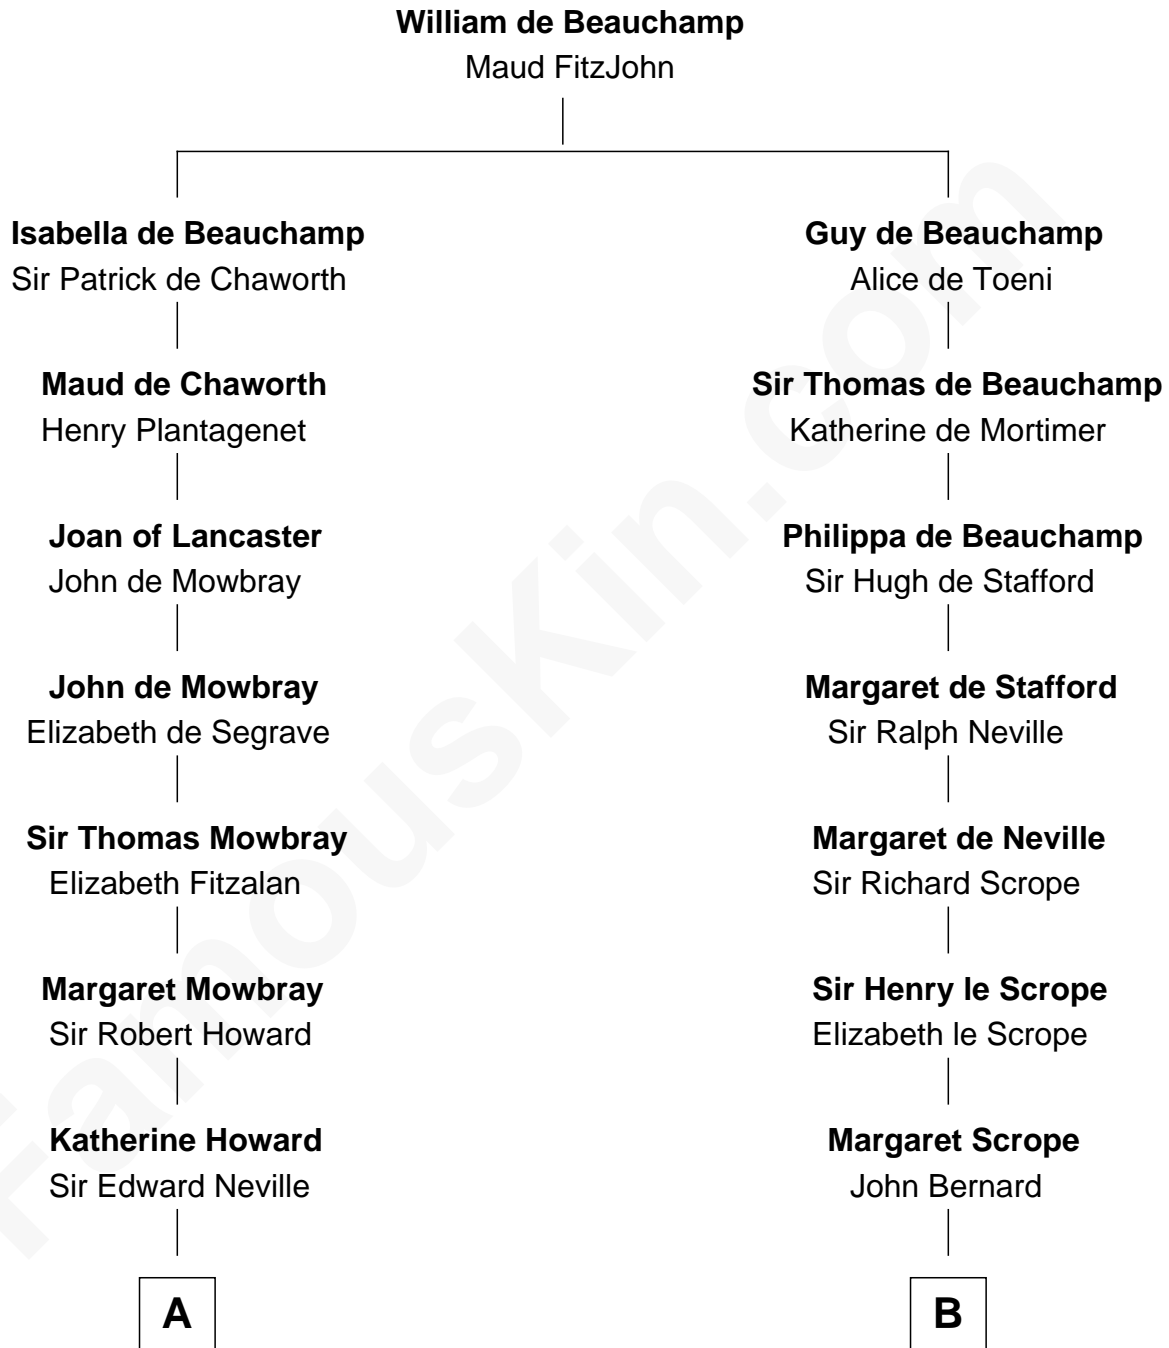

FamousKin.com
Relationship Chart of
John Marshall

4th Chief Justice of the U.S. Supreme Court

16th cousin 2 times removed of

William Henry Harrison
9th U.S. President

C

Mary Randolph Keith
Col. Thomas Marshall

John Marshall
U.S. Supreme Court Chief Justice

FamousKin.com