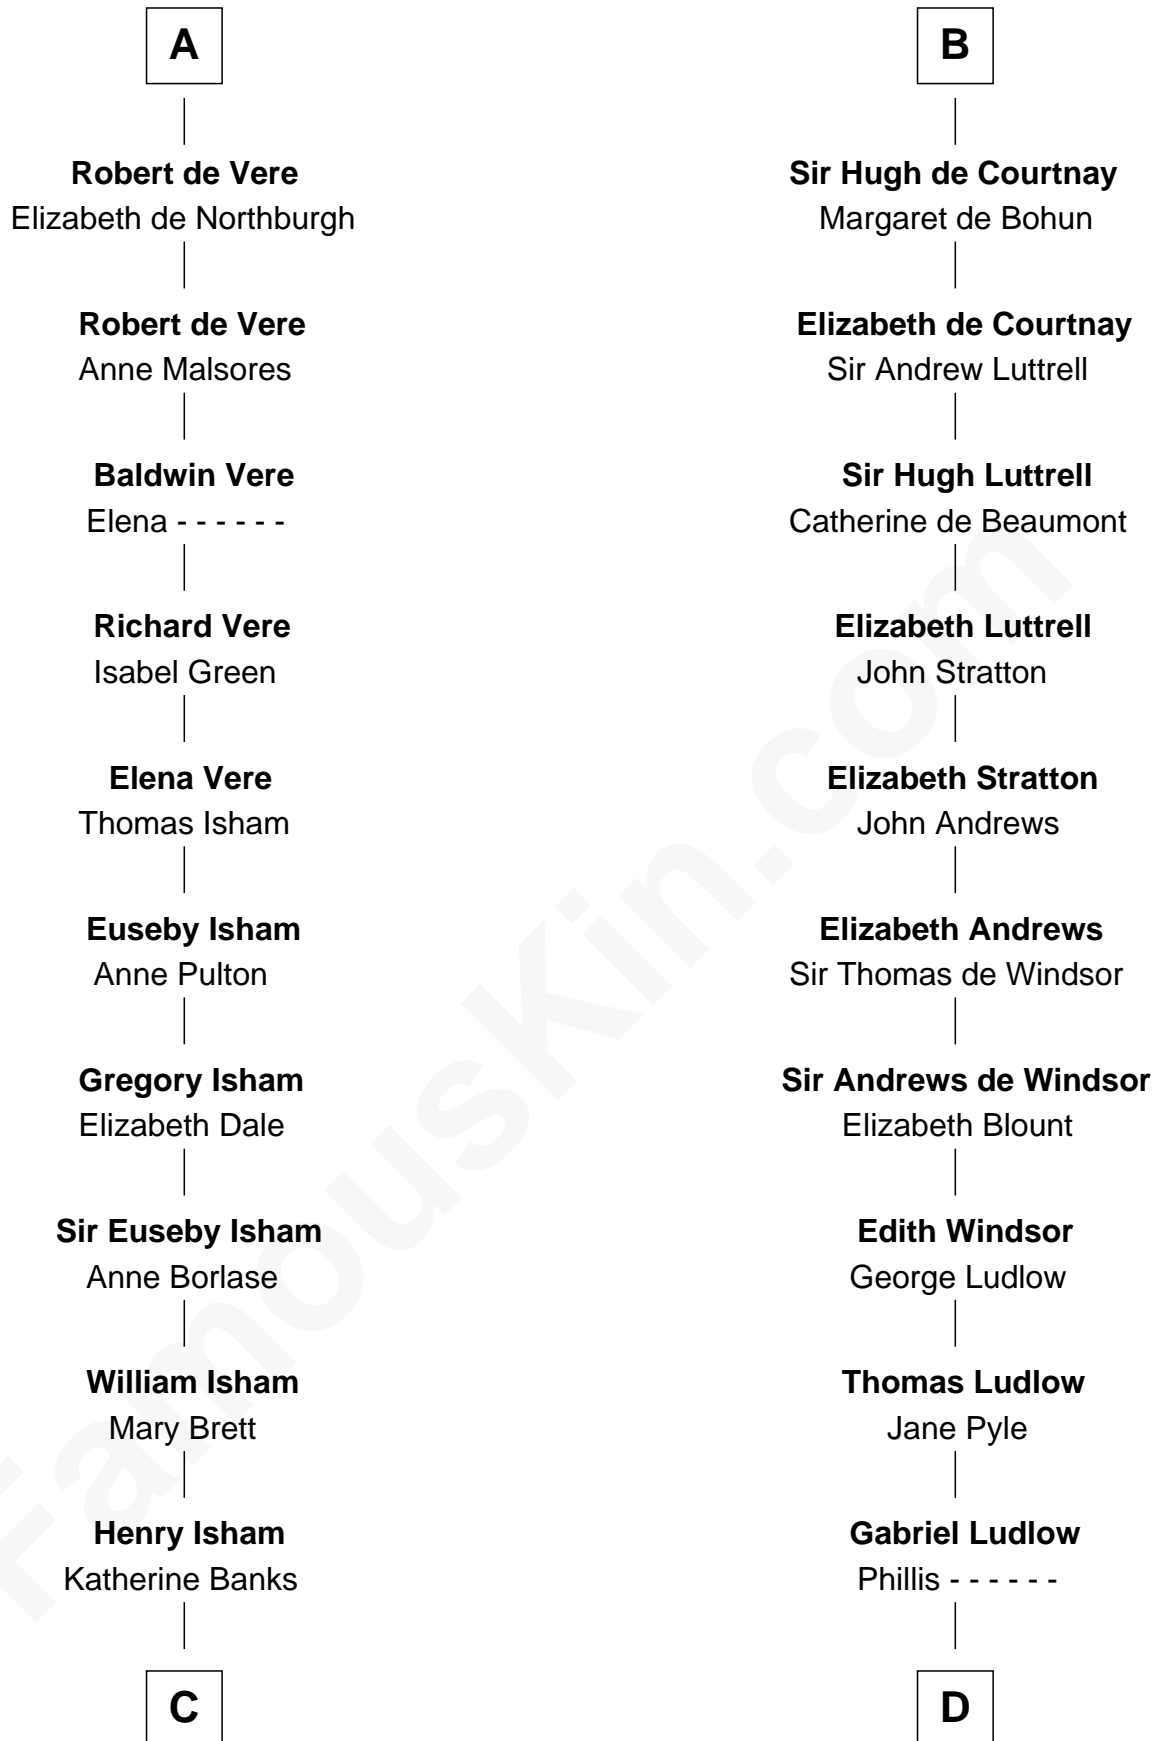

FamousKin.com Relationship Chart of

John Marshall

4th Chief Justice of the U.S. Supreme Court

21st cousin of

William Henry Harrison

9th U.S. President

C

Mary Isham
Col. William Randolph

Thomas Randolph
----- Fleming

Mary Isham Randolph
Rev. James Keith

Mary Randolph Keith
Col. Thomas Marshall

John Marshall
U.S. Supreme Court Chief Justice

D

Sarah Ludlow
Col. John Carter

Col. Robert Carter
Elizabeth Landon

Anne Carter
Benjamin Harrison

Benjamin Harrison
Elizabeth Bassett

William Henry Harrison
9th U.S. President

FamousKin.com