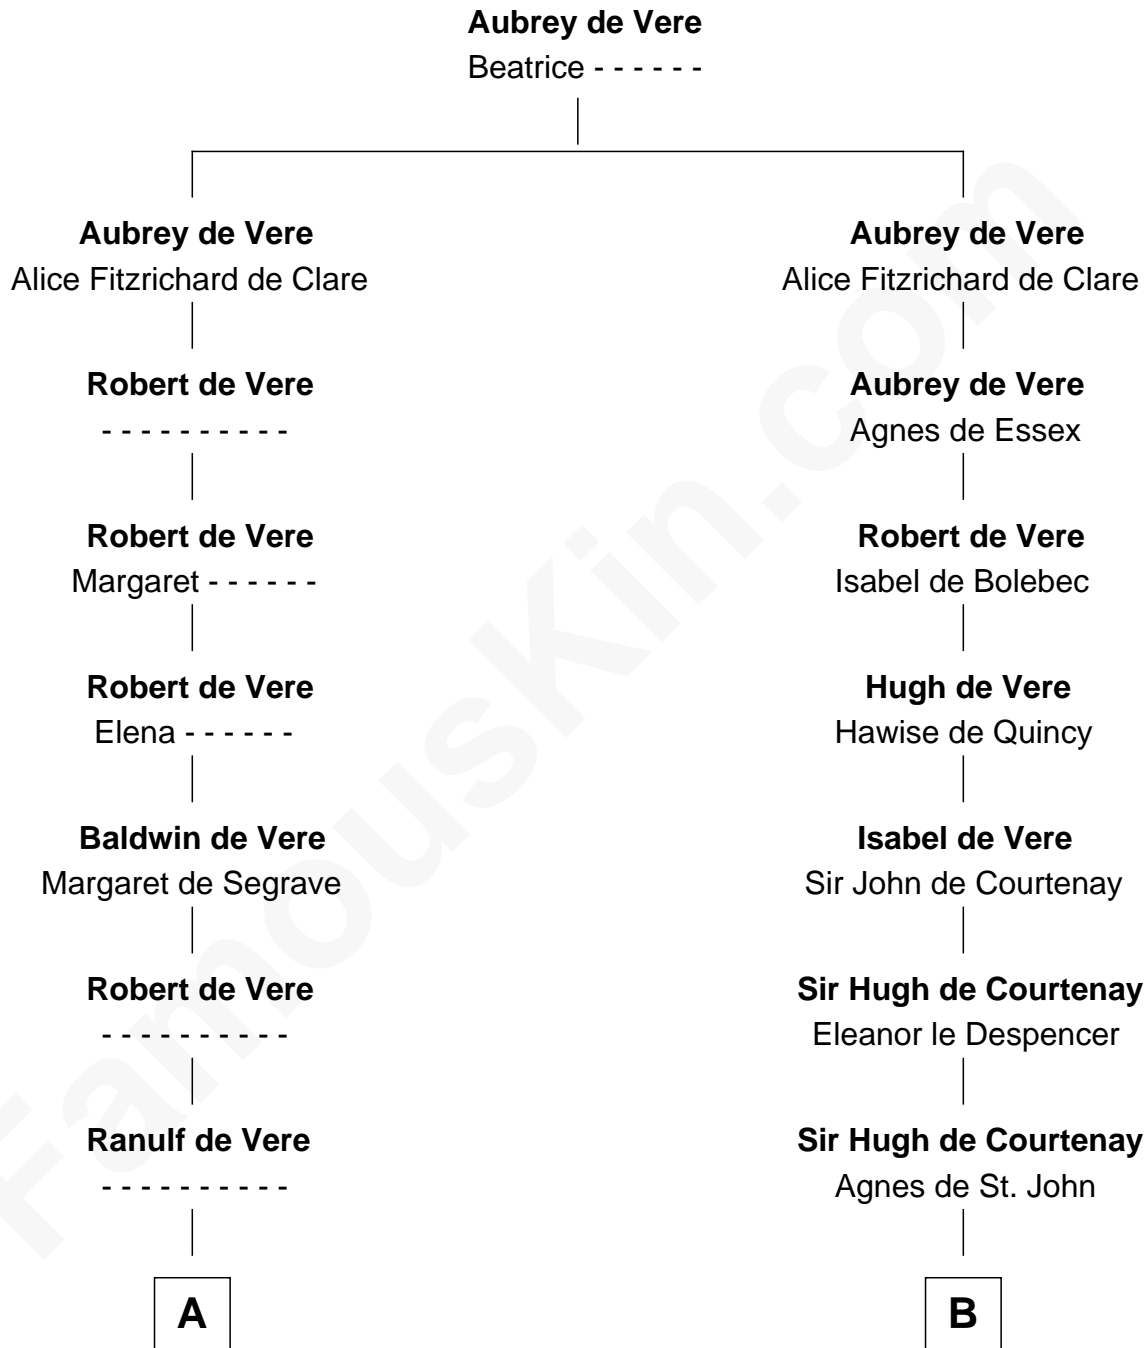

FamousKin.com Relationship Chart of

John Marshall

4th Chief Justice of the U.S. Supreme Court

21st cousin of

William Henry Harrison

9th U.S. President

C

Mary Isham
Col. William Randolph

Thomas Randolph
----- Fleming

Mary Isham Randolph
Rev. James Keith

Mary Randolph Keith
Col. Thomas Marshall

John Marshall
U.S. Supreme Court Chief Justice

D

Sarah Ludlow
Col. John Carter

Col. Robert Carter
Elizabeth Landon

Anne Carter
Benjamin Harrison

Benjamin Harrison
Elizabeth Bassett

William Henry Harrison
9th U.S. President

FamousKin.com