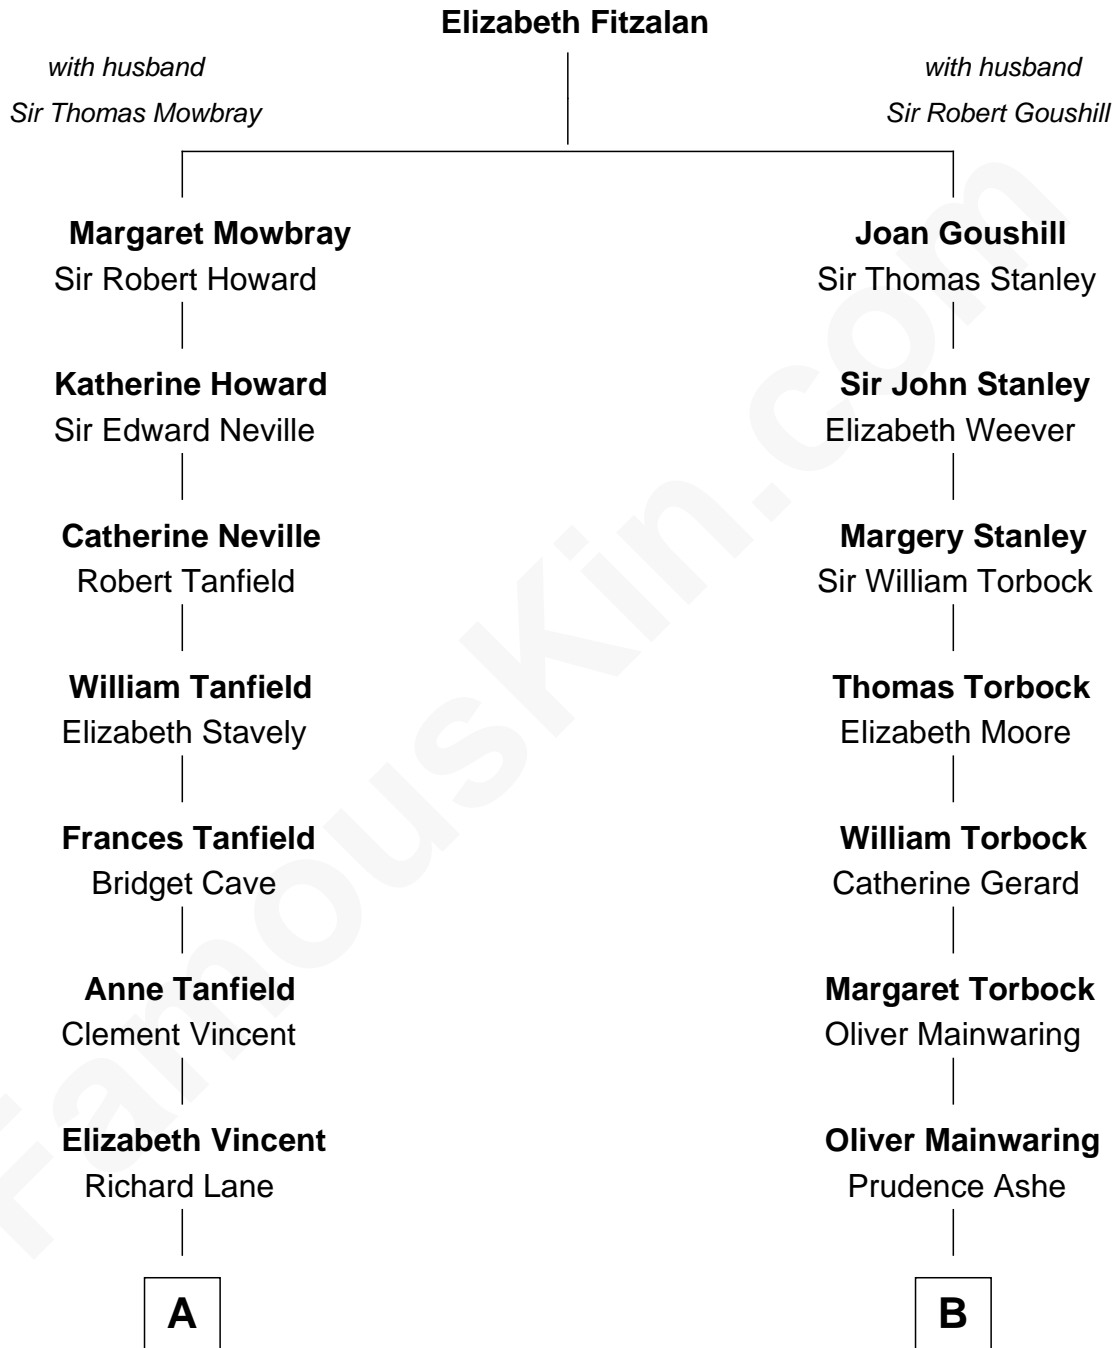

FamousKin.com

Relationship Chart of

John Marshall

4th Chief Justice of the U.S. Supreme Court

13th cousin 5 times removed of

Ed Helms

TV and Movie Actor

C