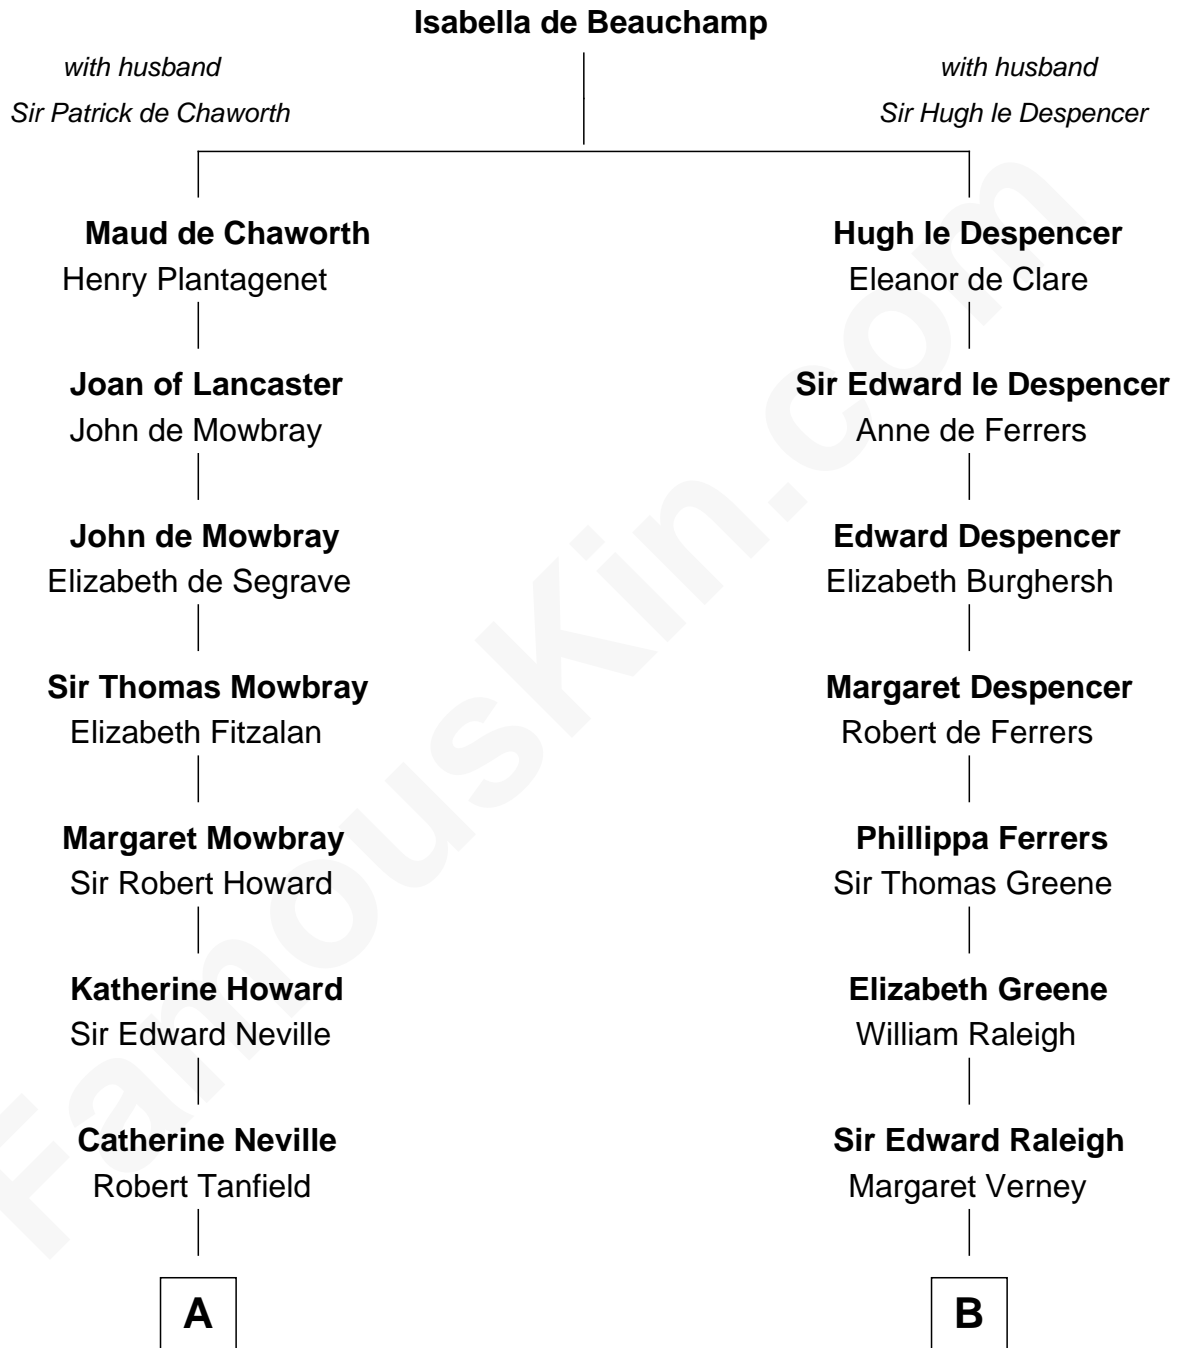

FamousKin.com Relationship Chart of

John Marshall

4th Chief Justice of the U.S. Supreme Court

17th cousin 1 time removed of

Joseph Wharton

Founder of the Wharton School of Business

C

Deborah Fisher

William Wharton

Joseph Wharton

Founder, Wharton School of Business

FamousKin.com