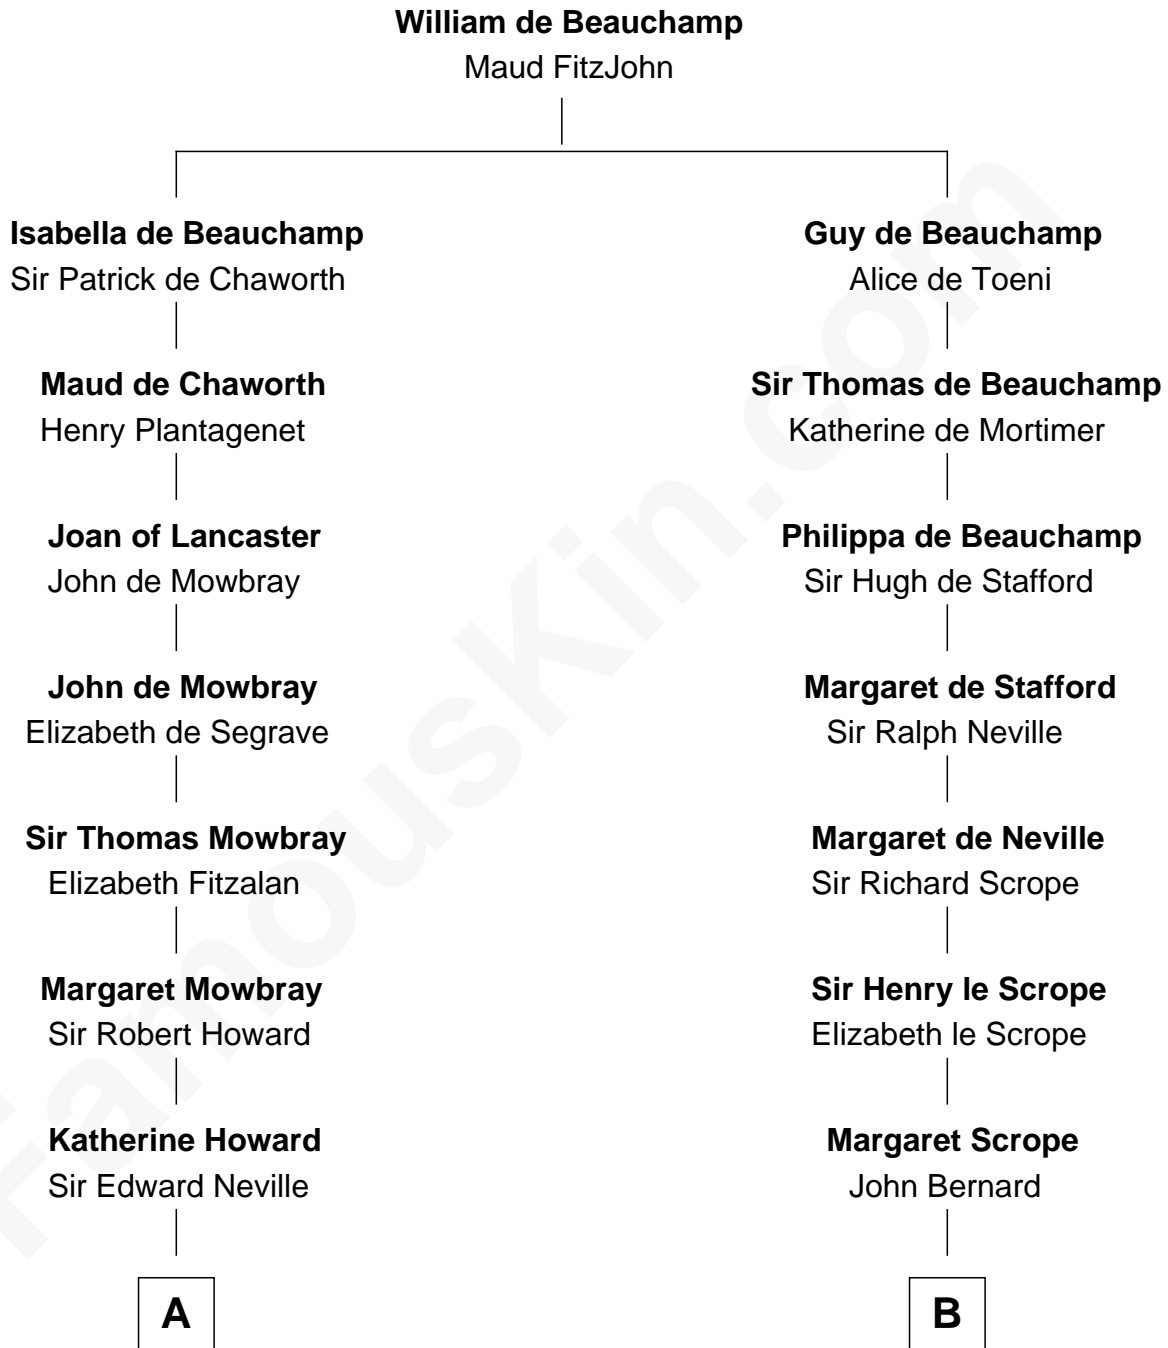

FamousKin.com

Relationship Chart of

John Marshall

4th Chief Justice of the U.S. Supreme Court

15th cousin 3 times removed of

Benjamin Harrison V

Signer of the Declaration of Independence

C

—
Mary Randolph Keith
Col. Thomas Marshall

—
John Marshall
U.S. Supreme Court Chief Justice

FamousKin.com