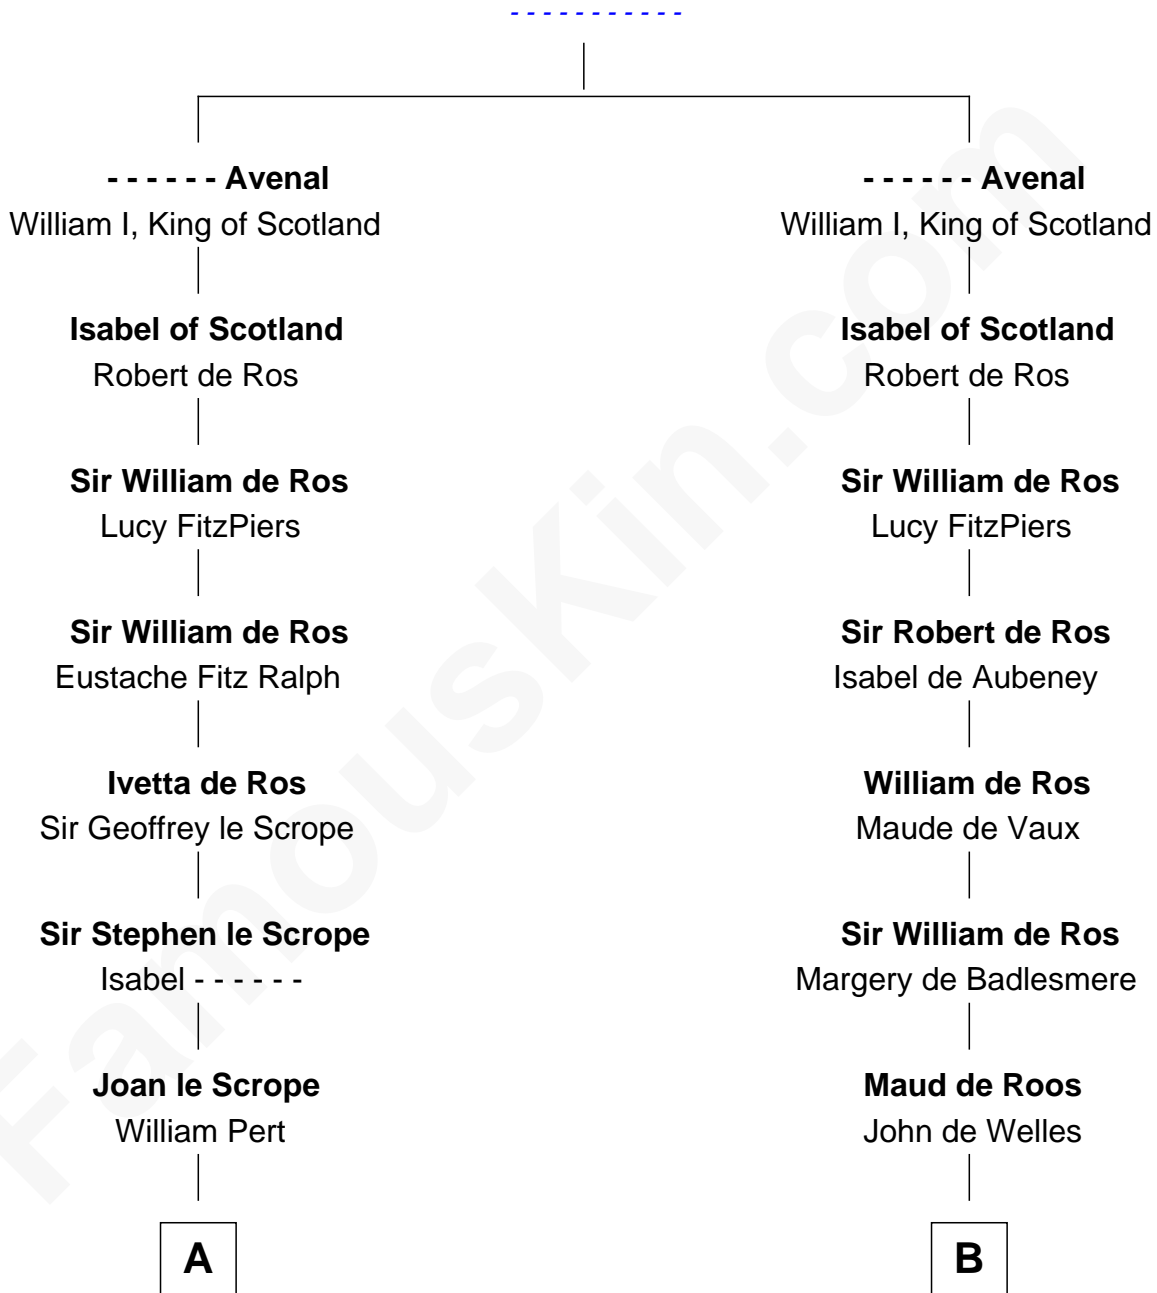

FamousKin.com

Relationship Chart of

John Marshall

4th Chief Justice of the U.S. Supreme Court

19th cousin 2 times removed of

Benjamin Harrison V

Signer of the Declaration of Independence

Richard Avenal

C

Mary Isham
Col. William Randolph

Thomas Randolph
----- Fleming

Mary Isham Randolph
Rev. James Keith

Mary Randolph Keith
Col. Thomas Marshall

John Marshall
U.S. Supreme Court Chief Justice

D

Benjamin Harrison
Elizabeth Burwell

Benjamin Harrison
Anne Carter

Benjamin Harrison V
Signer of Declaration of Independence

FamousKin.com